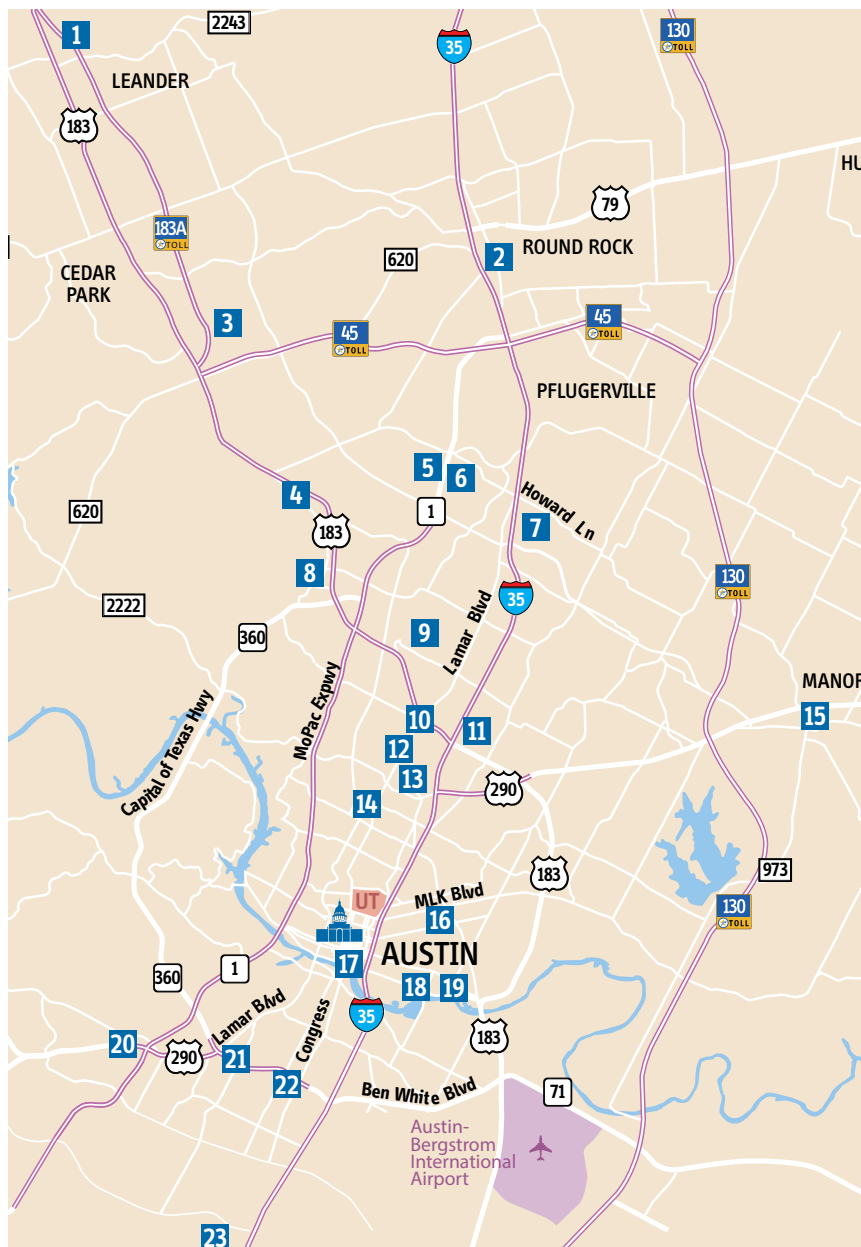

Transit Stations & Centers Maps & Locations

Parking Available At Location

1 LEANDER STATION PARK & RIDE

800 U.S. 183 N
550 Rail Red Line
985 Leander/Lakeline Direct
Pickup On-demand service

2 ROUND ROCK TRANSIT CENTER

300 W. Bagdad Ave.
50 Round Rock Tech Ridge
152 Round Rock Tech Ridge
980 North MoPac Express

3 LAKELINE STATION PARK & RIDE

13625 Lyndhurst St.
214 Northwest Feeder
383 Research
550 Rail Red Line
985 Leander/Lakeline Direct
CARTS

4 PAVILION PARK & RIDE

11979 Research Blvd.
383 Research
982 Pavilion Express

5 HOWARD STATION PARK & RIDE

3710 W Howard Ln.
243 Wells Branch
550 Rail Red Line
980 North MoPac Express

6 NEW LIFE PARK & RIDE

27 ELGIN PARK & RIDE

361 State Hwy 95

- 990** Manor/Elgin Express
- CARTS**