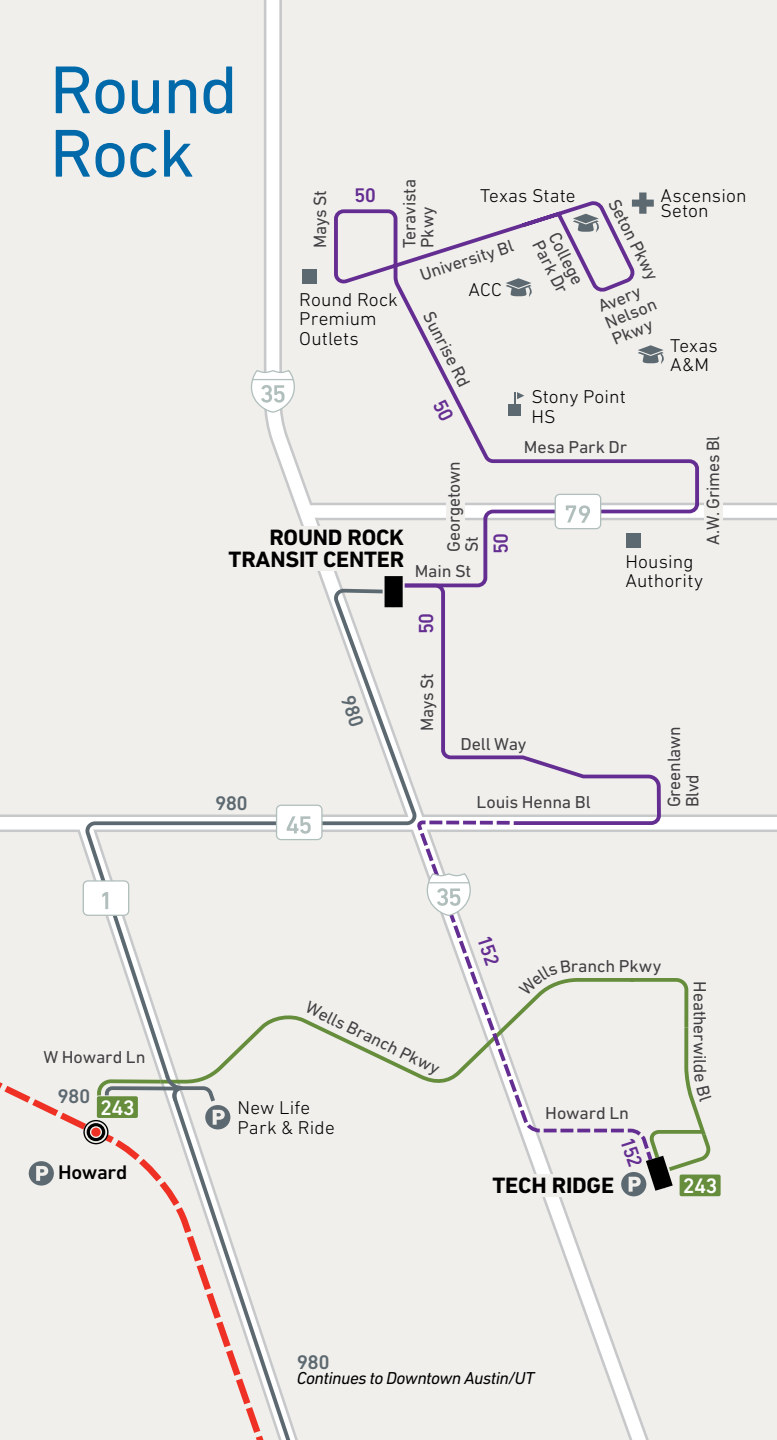

Round Rock

CapMetro and the city of Round Rock's partnership provides bus service in the city and connects customers to Austin.

See opposite side for detailed route maps and schedules.

Route 50/152: Round Rock Tech Ridge

Route 50/152 travels between Austin Community College's Round Rock Campus and Tech Ridge Park & Ride, serving destinations such as the Outlet Mall, H-E-B Plus University, Sunrise corridor, Stony Point High School, Hernandez Middle School, downtown, Round Rock Transit Center and La Frontera.

New to CapMetro?

Learn the basics of riding our services online at: capmetro.org/how-to-videos/

Park & Ride

Parking is available at the Round Rock Transit Center and Tech Ridge Park & Ride.

Local Fares

Single Ride	$1.25
Single Ride, Reduced	$0.60
Day Pass	$2.50
Day Pass, Reduced	$1.25
31-Day Pass	$41.25
31-Day Pass, Reduced	$20.60

Kids 18 and younger — and emergency and military personnel in uniform — ride free on all CapMetro services:

- K-12 students, with valid ID.
- 10 and younger must be accompanied by someone 12 or older.

La asociación entre CapMetro y la ciudad de Round Rock ofrece servicio de autobús en la ciudad y conecta a los clientes con Austin.

Información detallada sobre mapas de rutas y horarios, al dorso de la página.

Ruta 50/152: Round Rock Tech Ridge

La Ruta 50/152 viaja entre el Round Rock Campus del Austin Community College y Tech Ridge Park & Ride, brindando servicio a destinos como el Outlet Mall, H-E-B Plus University, el corredor Sunrise, la preparatoria Stony Point, la secundaria Hernandez, el centro, el Centro de Tránsito de Round Rock y La Frontera.

¿Nuevo a CapMetro?

Aprenda los fundamentos de nuestro servicio en: capmetro.org/how-to-videos/

Park & Ride

Hay estacionamiento disponible en el Centro de Tránsito de Round Rock y el Tech Ridge Park & Ride.

Tarifas locales

Viaje sencillo	$1.25
Viaje sencillo, con descuento	$0.60
Pase de un día	$2.50
Pase de un día, con descuento	$1.25
Pase de 31 días	$41.25
Pase de 31 días, con descuento	$20.60

Los niños de 18 años y más jóvenes, y el personal uniformado militar y de emergencia, viajar gratis en todos los servicios de CapMetro:

- los estudiantes de K-12, con identificación válida.
- los niños de 10 y más jóvenes deben estar acompañados por alguien mayor de 12 años.

CONTACT INFORMATION

CapMetro Web Site	capmetro.org
Customer Service Routes & Schedules/GO Line	(512) 474-1200
CapMetro Access	(512) 852-7272
CapMetro RideShare (car/vanpool matching service)	(512) 477-RIDE
CapMetro Administration Administration Office	(512) 389-7400
CapMetro Transit Store 209 W. 9th Street	(512) 389-7454

Lost and Found Articles lost on vehicles and returned to CapMetro may be picked up at the Transit Store at 209 W. 9th Street, Monday through Friday, 8:00 am-5:00 pm, (512) 389-7454.

INFORMACIÓN DE CONTACTO