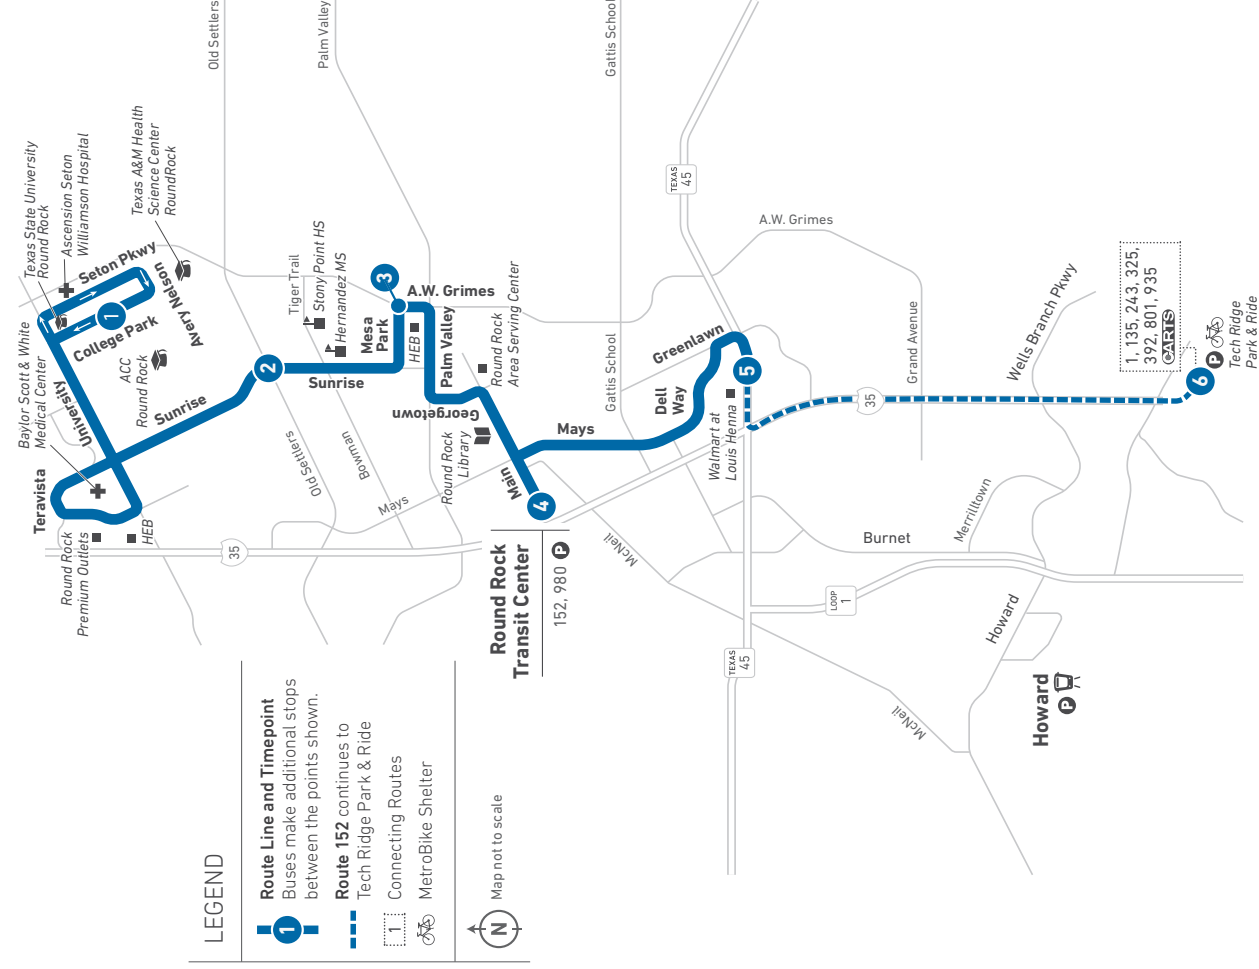

Información detallada sobre mapas de rutas y horarios, al dorso de la página.

Ruta 50/152: Round Rock Tech Ridge

La Ruta 50/152 viaja entre el Round Rock Campus del Austin Community College y Tech Ridge Park & Ride, brindando servicio a destinos como el Outlet Mall, H-E-B Plus University, el corredor Sunrise, la preparatoria Stony Point, la secundaria Hernandez, el centro, el Centro de Tránsito de Round Rock y La Frontera.

LOCAL FARE

GO LINE 512.474.1200 | capmetro.org

50/152

Round Rock Tech Ridge

LEGEND

Route Line and Timepoint
Buses make additional stops between the points shown.

Route 152 continues to Tech Ridge Park & Ride

NOTES

After departing the bus stop at the Walmart near Louis Henna Blvd, southbound trips continue as Route 152 and northbound trips operate as Route 50. Customers can remain seated on their bus if continuing past the Walmart stop in either direction.

Scan the QR code to see an online version of this route map.

P.M. TIMES ARE IN **BOLD** / LOS HORARIOS PM SE INDICAN EN **LETRAS OSCURAS**

50 WEEKDAYS/SOUTHBOUND

152 WEEKDAYS/SOUTHBOUND

ACC Round Rock	1	2	3	4	5	6	ACC Round Rock
	Sunrise at Old Settlers	Plateau Vista at A.W. Grimes	Round Rock Transit Center	Walmart at Louis Henna	Walmart at Louis Henna	Tech Ridge	To Route/Garage
6:15	6:28	6:33	6:41	6:50	6:50	7:06	
7:30	7:46	7:51	8:00	8:09	8:09	8:27	
8:30	8:46	8:51	9:00	9:09	9:09	9:27	
9:40	9:55	10:00	10:09	10:18	10:18	10:33	
10:40	10:55	11:00	11:09	11:18	11:18	11:33	
11:40	11:55	12:00	12:09	12:18	12:18	12:33	
12:40	12:55	1:00	1:09	1:18	1:18	1:33	
1:40	1:55	2:00	2:09	2:18	2:18	2:33	
2:40	2:55	3:00	3:10	3:19	3:19	3:37	
3:45	4:00	4:05	4:15	4:24	4:24	4:44	
4:55	5:10	5:15	5:25	5:34	5:34	5:54	
6:05	6:20	6:25	6:35	6:44	6:44	7:02	
7:10	7:22	7:26	7:33	7:42	7:42	8:00	G