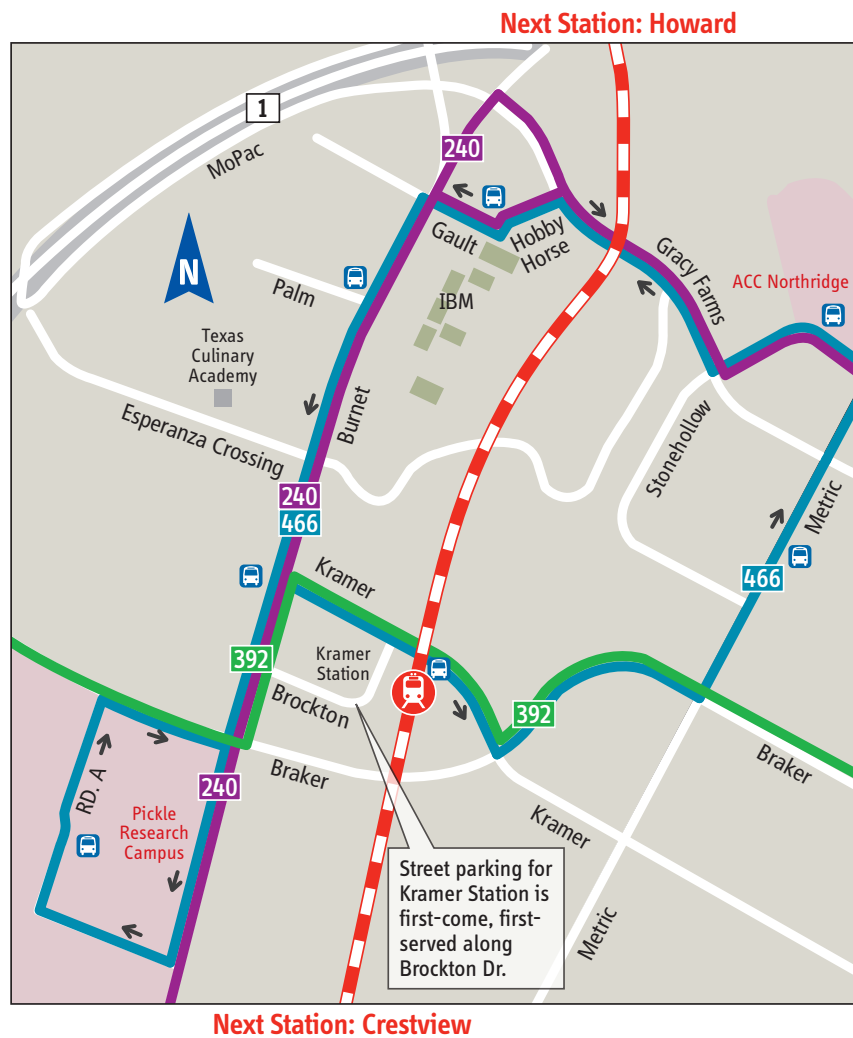

# Kramer Station

**Location:** The Kramer Station is located next to Kramer Lane east of Burnet Road near the Domain shopping center and the Pickle Research Campus. Kramer Station is unique in that it has a platform on both sides of the track. There is public parking along portions of Brockton Dr.

**Rail Connector:** This route is timed to meet the trains. Single Ride MetroRail passes may be used on this connector.

**466** Kramer

**Local Bus:** These buses run on varying schedules. If you transfer to one of these buses, you will need to pay a fare or present a valid pass.

**240** Rutland

**392** Braker