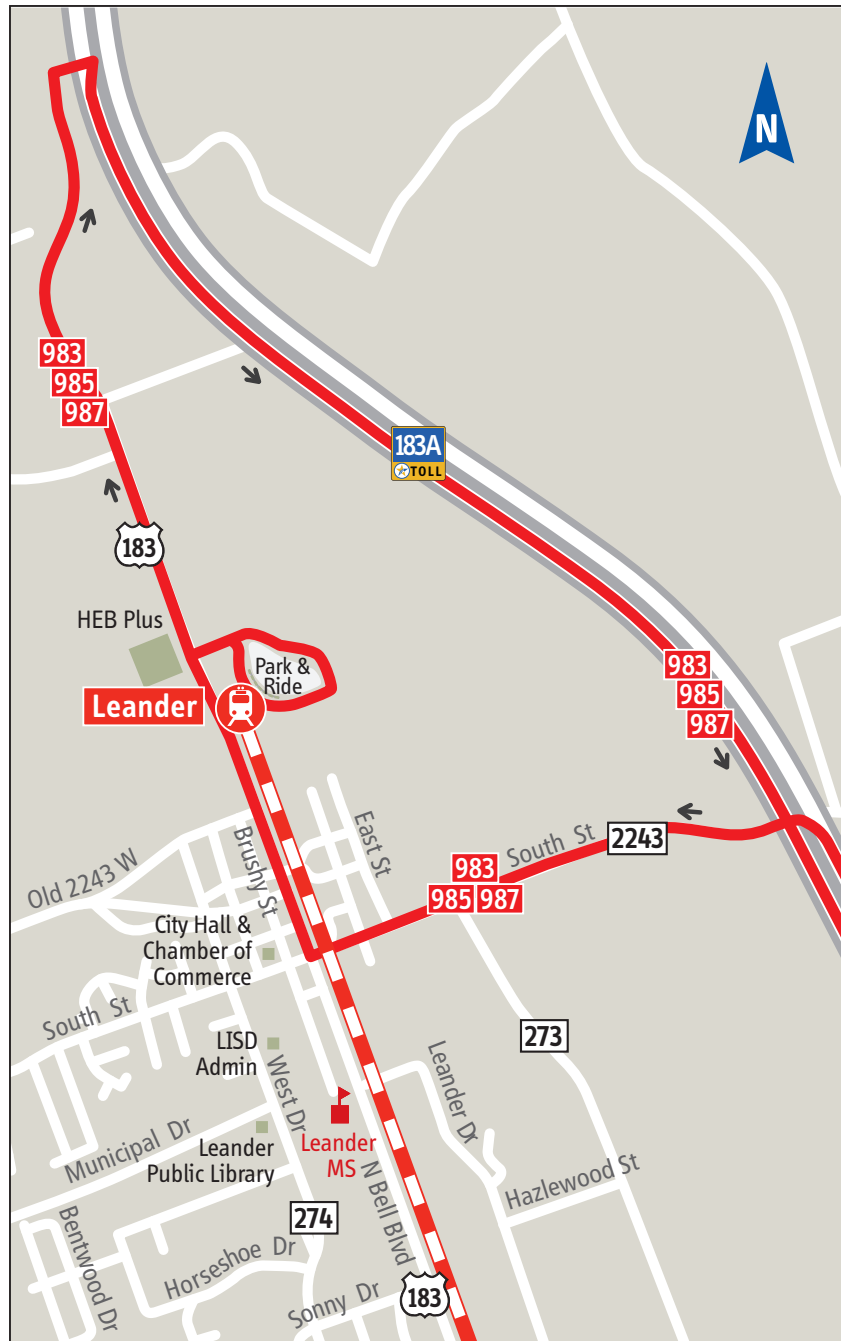

Leander Station

Next Station: Lakeline

Location: The Leander station is located on U.S. Hwy. 183 just north of FM 2243. This is the northernmost stop along the MetroRail line. Leander Station includes a Park & Ride with 637 spaces.

Express Bus: These buses run on varying schedules. If you transfer to one of these buses, you will need to pay a fare or present a valid Regional pass.

- 983** N. US 183 Express
- 985** Leander/Lakeline Direct
- 987** Leander/NW Express