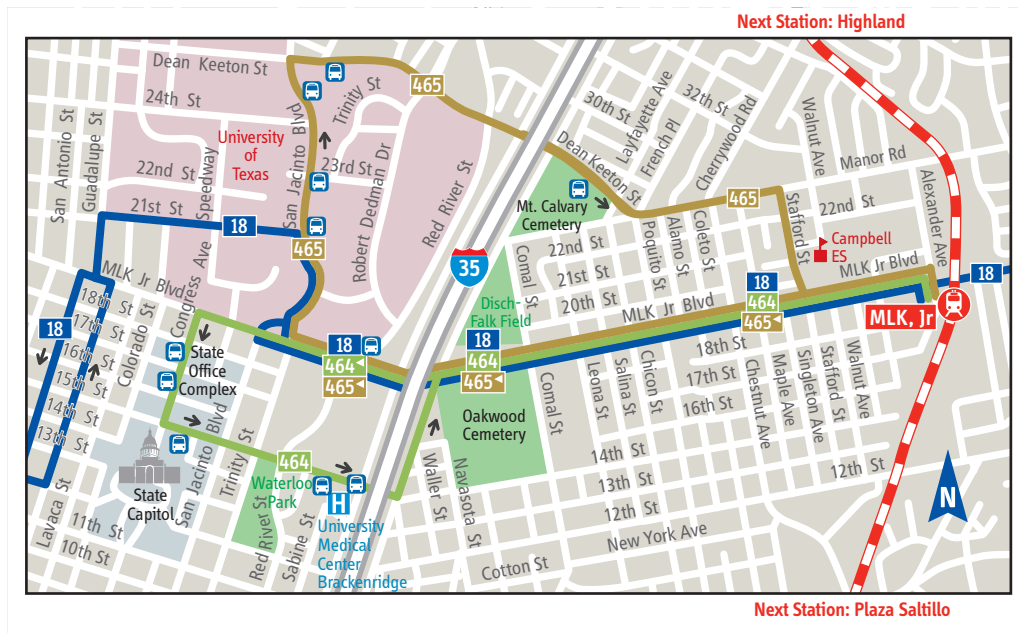

MLK, Jr. Station

Location: The MLK, Jr. Station is located on Alexander Ave. at MLK Blvd. Dedicated Rail Connector buses greet passengers when trains arrive at this station to move them quickly to major destinations including the University of Texas and state office buildings. There is public parking along area streets.

Rail Connectors: These routes are timed to meet the trains. Single Ride MetroRail passes may be used on these connectors.

464 MLK, Jr. Station/Capitol (Peak hours only)

465 MLK, Jr. Station/University of Texas

Local Bus: This bus runs on varying schedules. If you transfer to this bus, you will need to pay a fare or present a valid pass.

18 MLK, Jr./Enfield (Certain bus trips enter MLK Station. Please refer to Route 18 schedule.)