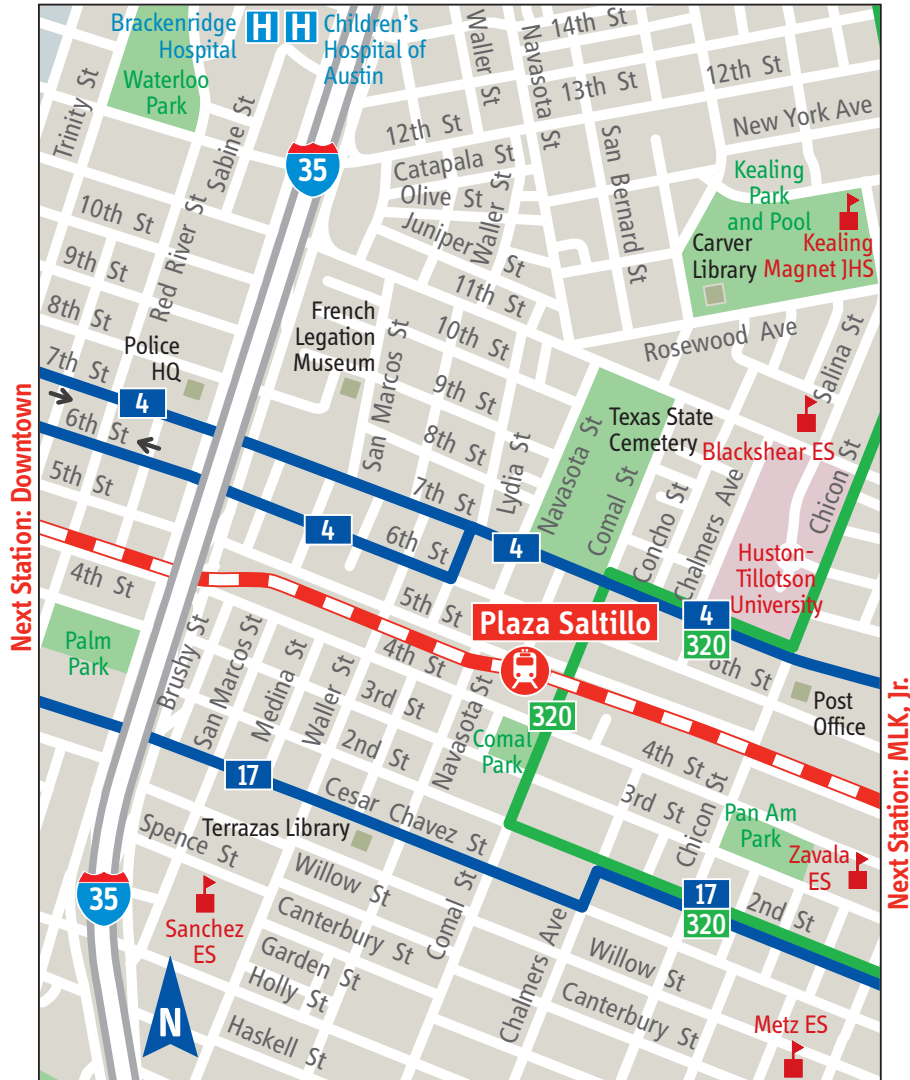

# Plaza Saltillo Station

**Location:** Located at Plaza Saltillo at 5th St. and Comal, this station uses the existing plaza architecture and offers access to nearby residences and businesses. There is public parking along the area streets.

**Local Bus:** These buses run on varying schedules. If you transfer to one of these buses, you will need to pay a fare or present a valid pass.

- 4** Montopolis
- 17** Cesar Chavez
- 320** St. Johns

Station Map Legend	
	Capital MetroRail Station
	Park & Ride/Transit Center
	School/University
	Place of Interest
	Hospital
	Public Parking