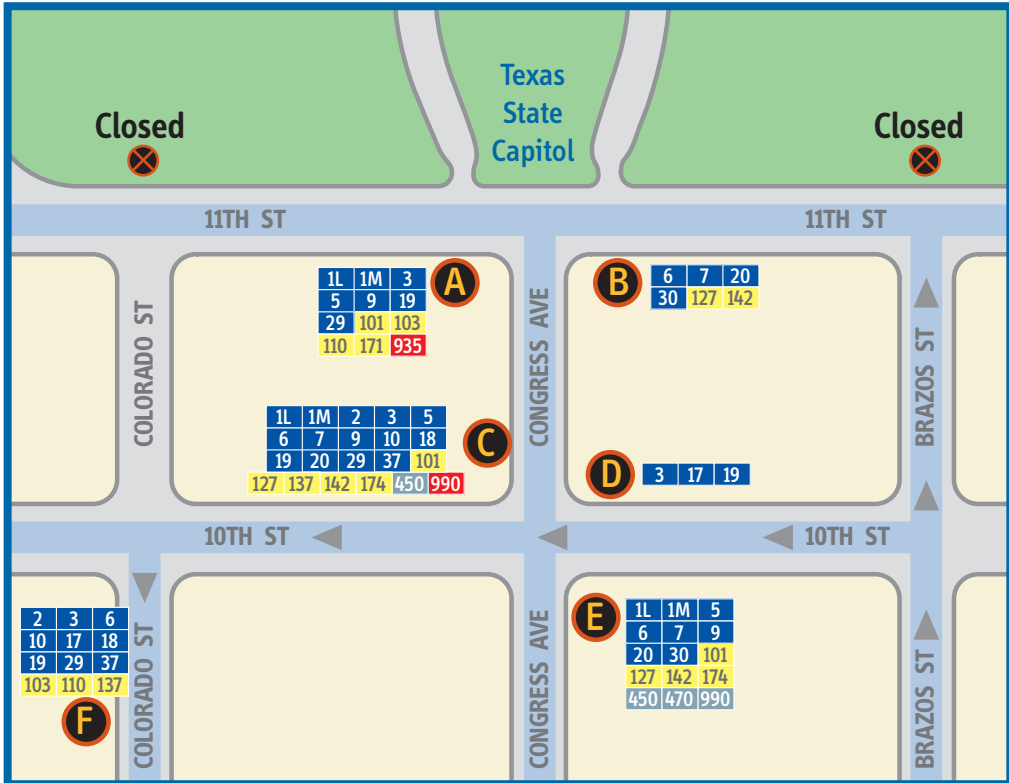

The Capitol Transfer Center at 11th and Congress will close August 24, 2008.
 Look for your route number on the map below to see where you can catch your bus.

Route Heading Towards

STOP A

| | |
|-----|-------------------------------|
| 1L | Southpark Meadows |
| 1M | Wm. Cannon at Bluff Springs |
| 3 | Manchaca at Slaughter |
| 5 | Westgate Mall |
| 9 | South Congress Transit Center |
| 19 | Brazos at 6th |
| 29 | Barton Hills |
| 101 | Wm. Cannon at Bluff Springs |
| 103 | University of Texas |
| 110 | University of Texas |
| 171 | University of Texas |
| 935 | Tech Ridge Park & Ride |

STOP B

| | |
|-----|---------------------|
| 6 | Freescale |
| 7 | Highland Mall |
| 20 | LBJ High |
| 30 | Barton Creek Mall |
| 127 | University of Texas |
| 142 | University of Texas |

STOP C

| | |
|----|-----------------------------|
| 1L | Southpark Meadows |
| 1M | Wm. Cannon at Bluff Springs |
| 2 | Brazos at 6th |
| 3 | Manchaca at Slaughter |
| 5 | Westgate Mall |

Route Heading Towards

STOP C continued

| | |
|-----|-------------------------------|
| 6 | Brazos at 6th |
| 7 | Wm. Cannon at Bluff Springs |
| 9 | South Congress Transit Center |
| 10 | Manchaca at Slaughter |
| 18 | Brazos at 6th |
| 19 | Brazos at 6th |
| 20 | ACC Riverside |
| 29 | Barton Hills |
| 37 | Brazos at 6th |
| 101 | Wm. Cannon at Bluff Springs |
| 127 | Wm. Cannon at Bluff Springs |
| 137 | Brazos at 6th |
| 142 | Downtown |
| 174 | Downtown |
| 450 | Barton Springs at Riverside |
| 990 | Downtown |

Route Heading Towards

STOP E continued

| | |
|-----|------------------------|
| 7 | Highland Mall |
| 9 | Windsor at Exposition |
| 20 | LBJ High |
| 30 | Barton Creek Mall |
| 101 | Tech Ridge Park & Ride |
| 127 | University of Texas |
| 142 | University of Texas |
| 174 | University of Texas |
| 450 | 17th at Congress |
| 470 | University of Texas |
| 990 | Manor |