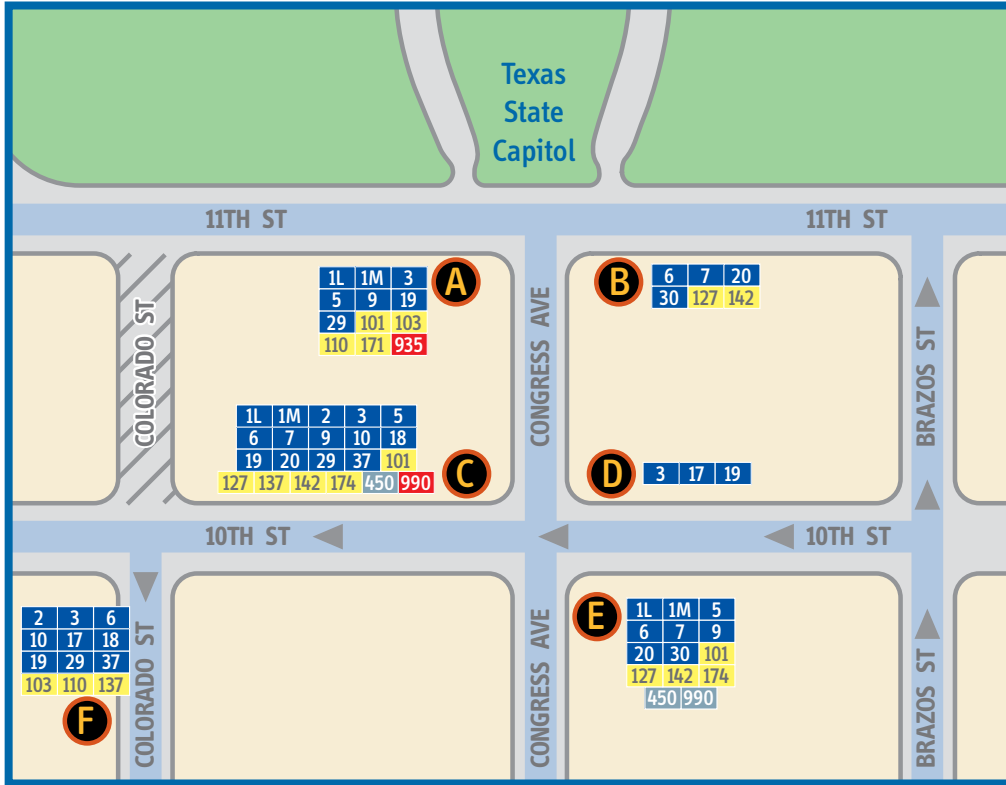

10TH AND CONGRESS AREA

Where to catch your bus near 10th & Congress

Route Heading Towards

STOP A

1L	Southpark Meadows
1M	Wm. Cannon at Bluff Springs
3	Manchaca at Slaughter
5	Westgate Mall
9	South Congress Transit Center
19	Brazos at 6th
29	Barton Hills
101	Wm. Cannon at Bluff Springs
103	University of Texas
110	University of Texas
171	University of Texas
935	Tech Ridge Park & Ride

STOP B

6	Freescale
7	Highland Mall
20	LBJ High
30	Barton Creek Mall
127	University of Texas
142	University of Texas

STOP C

1L	Southpark Meadows
1M	Wm. Cannon at Bluff Springs
2	Brazos at 6th
3	Manchaca at Slaughter
5	Westgate Mall

Route Heading Towards

STOP C continued

6	Brazos at 6th
7	Wm. Cannon at Bluff Springs
9	South Congress Transit Center
10	Manchaca at Slaughter
18	Brazos at 6th
19	Brazos at 6th
20	ACC Riverside
29	Barton Hills
37	Brazos at 6th
101	Wm. Cannon at Bluff Springs
127	Wm. Cannon at Bluff Springs
137	Brazos at 6th
142	Downtown
174	Downtown
450	Barton Springs at Riverside
990	Congress & 6th

STOP F

2	Lott at Chico
3	Manchaca at Slaughter
6	Freescale
10	Manchaca at Slaughter
17	Ed Bluestein
18	Brazos at 6th
19	Brazos at 6th
29	Barton Hills
37	Brazos at 6th
103	Manchaca at Slaughter
110	Southbound
137	Brazos at 6th