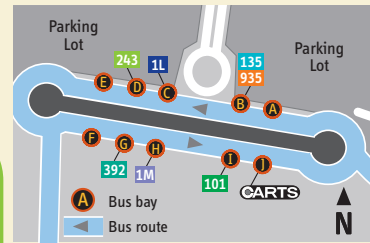

TECH RIDGE PARK & RIDE

Route	Heading towards	Bus Bay
1L	Downtown Austin/UT/ Southpark Meadows	C
1M	Downtown Austin/UT/ Wm. Cannon at Bluff Springs	H
101	N. Lamar/S. Congress Limited	I
135	7th St & Pleasant Valley Rd	B
243	Grand Ave Pkwy	D
392	Arboretum	G
935	Tech Ridge/Downtown Austin/UT	B
CARTS	Round Rock/Georgetown	J

All routes are bicycle accessible

Legend

Route 1L	
Route 1M	
Route 1M Limited	
Route 101	
Route 101 Limited	
Route 135	
Route 243	
Route 243 Limited	
Route 392	
Route 935	
Route terminal	
Schedule timepoint	
Major stop	
Direction of travel	
Connecting routes	
Interstate Highway	
U.S. Highway	
Texas Highway	
Texas State Capitol	
Downtown area	

Map is not to scale