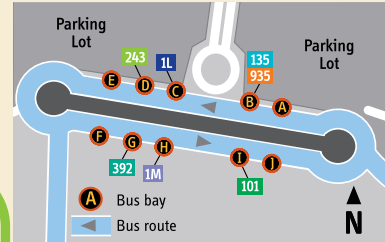

TECH RIDGE PARK & RIDE

Route	Heading towards	Bus Bay
1L	Downtown Austin/UT/ Southpark Meadows	C
1M	Downtown Austin/UT/ Wm. Cannon at Bluff Springs	H
101	N. Lamar/S. Congress Limited	I
135	7th St & Pleasant Valley Rd	B
243	Grand Ave Pkwy	D
392	Pavilion Park & Ride/Arboretum	G
935	Downtown Austin	B

All routes are bicycle accessible

Tech Ridge Park & Ride 1L 1M 101 135
243 392 935
Route 101: Weekday morning & evening peak service only