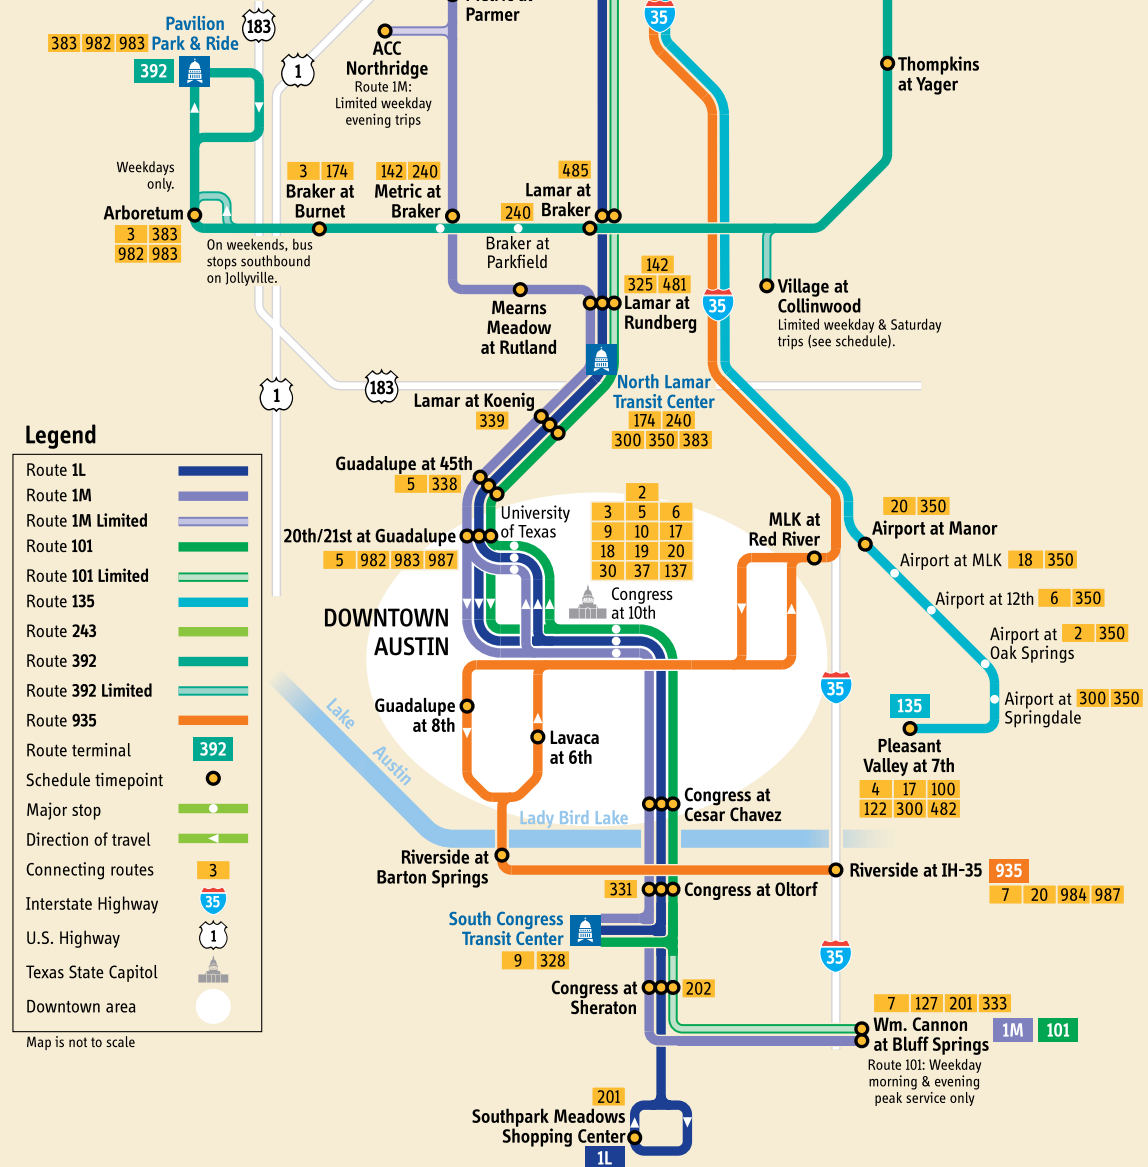

TECH RIDGE PARK & RIDE

Route	Heading towards	Bus Bay
1L	Downtown Austin/UT/ Southpark Meadows	C
1M	Downtown Austin/UT/ Wm. Cannon at Bluff Springs	H
101	N. Lamar/S. Congress Limited	I
135	7th St & Pleasant Valley Rd	B
243	Grand Ave Pkwy	D
392	Pavilion Park & Ride/Arboretum	G
935	Downtown Austin	B

All routes are bicycle accessible

Tech Ridge Park & Ride 1L 1M 101 135
243 392 935
Route 101: Weekday morning & evening peak service only