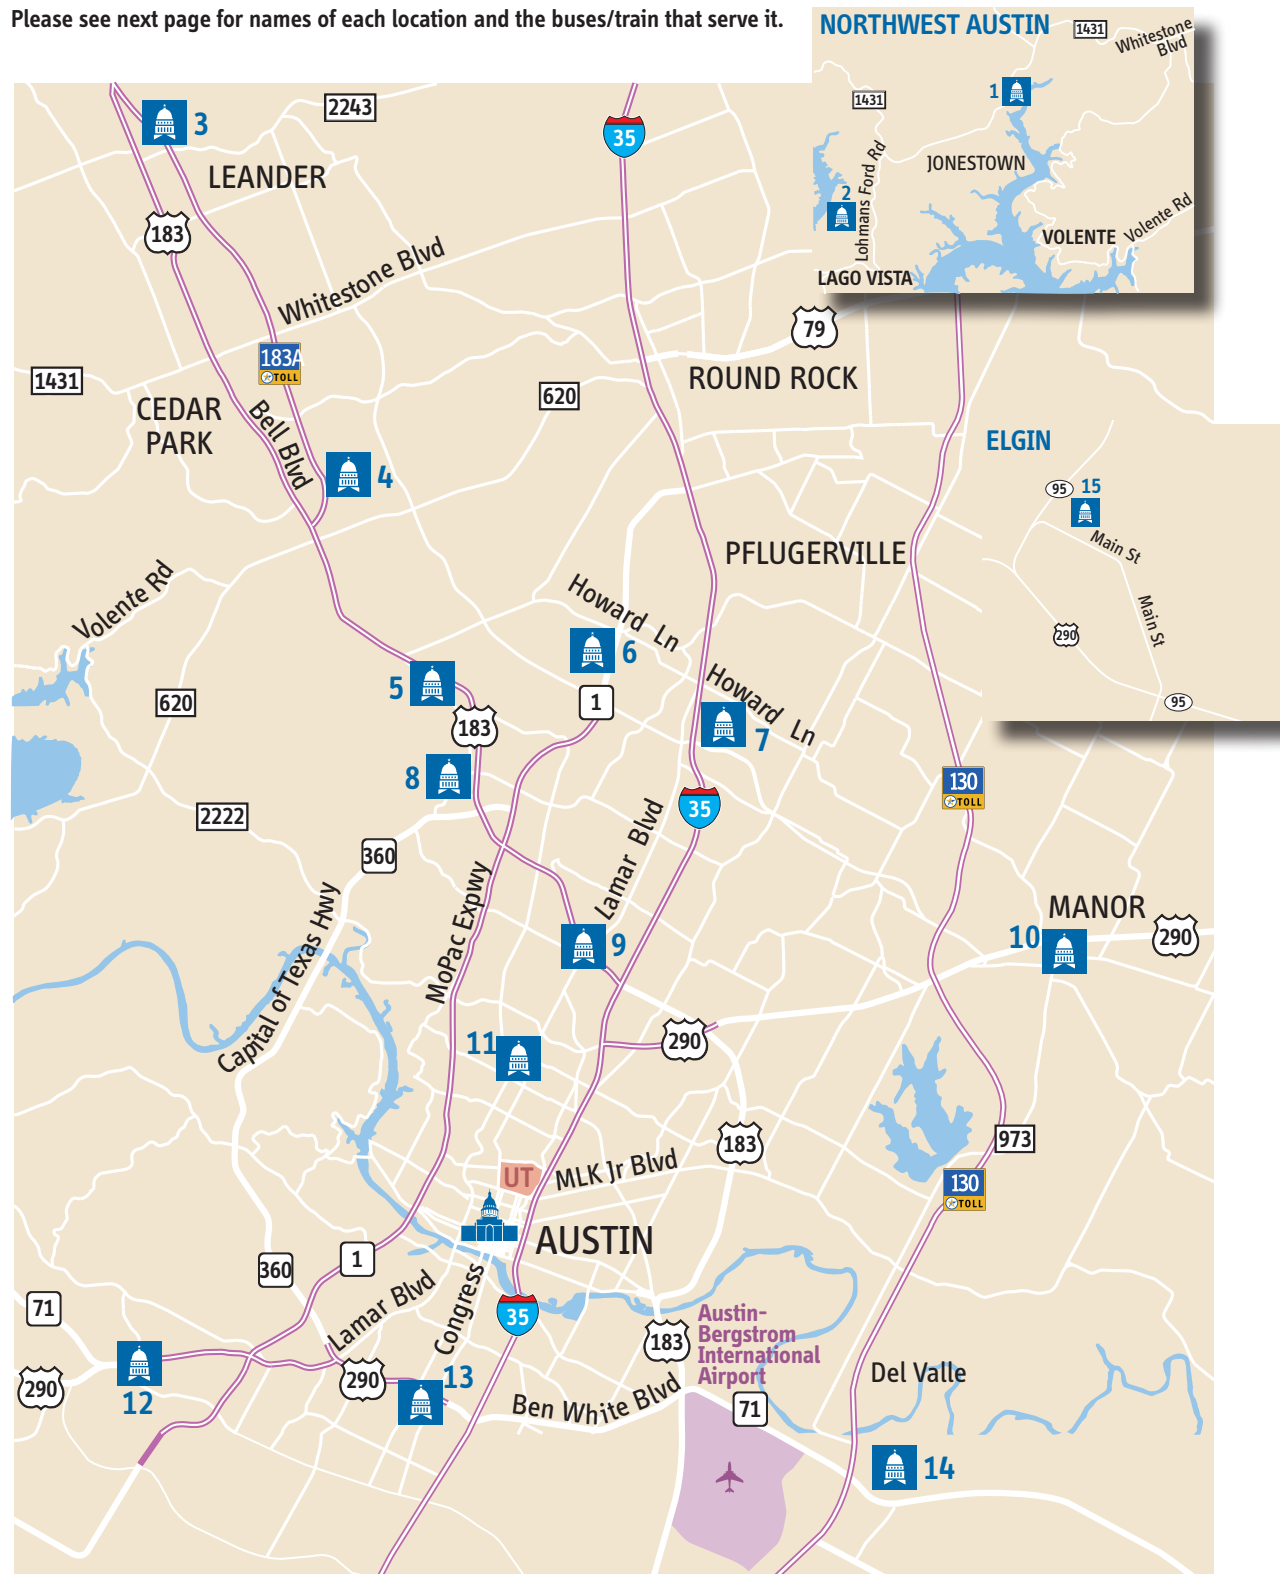

PARK & RIDE MAPS

Please see next page for names of each location and the buses/train that serve it.

PARK & RIDE/STATION LOCATIONS

Services available at these Park & Rides.

- 1 Jonestown**
Park Dr./Crestview
214 Northwest Flex
- 2 Lago Vista**
Dawn Dr./Thunderbird
214 Northwest Flex
- 3 Leander Station Park & Ride**
U.S. 183/FM 2243
800 U.S. 183 N
550 MetroRail Red Line
983 N. U.S. 183 Express
985 Leander/Lakeline Direct
987 Leander/NW Express
- 4 Lakeline Station Park & Ride**
Lakeline Blvd./Lyndhurst St.
13701 Lyndhurst St.
122 Four Points Limited
214 Northwest Flex
383 Research
550 MetroRail Red Line
983 N. U.S. 183 Express
985 Leander/Lakeline Direct
987 Leander/NW Express
CARTS Marble Falls
- 5 Pavilion**
U.S. 183/Oak Knoll
12400 U.S. 183
383 Research
982 Pavilion Express
983 N. U.S. 183 Express
- 6 Howard Station**
3710 Howard Lane
243 Wells Branch
550 MetroRail Red Line
- 7 Tech Ridge**
900 Center Ridge Dr.
1L N. Lamar via Lamar
1M N. Lamar via Metric
101 N. Lamar/S. Congress Limited
(weekday morning and afternoon peak periods)
135 Dell Limited
243 Wells Branch
935 Tech Ridge Express
CARTS Round Rock/Georgetown
- 8 Great Hills**
10500 Jollyville Rd.
3 Burnet/Manchaca
383 Research
392 Braker
982 Pavilion Express
983 N. U.S. 183 Express
- 9 North Lamar Transit Center**
N. Lamar Blvd./U.S. 183
8001 U.S. 183
1L N. Lamar via Lamar
1M N. Lamar via Metric
101 N. Lamar/S. Congress Limited
240 Rutland (formerly Parkfield)
300 Govalle
323 Anderson
350 Airport Blvd.
383 Research
- 10 Manor Park & Ride**
Carrie Manor & Lexington
Manor, TX
990 Manor/Elgin Express
CARTS Elgin
- 11 Triangle**
4600 Guadalupe St.
1L N. Lamar via Lamar
1M N. Lamar via Metric
101 N. Lamar/S. Congress Limited
481 Night Owl North
IF Intramural Fields
- 12 Oak Hill**
Hwy. 290/Wm. Cannon
6501 W. Hwy. 290
171 Oak Hill Flyer
970 Lantana Express
- 13 South Congress Transit Center**
301 W. Ben White
1L N. Lamar via Lamar
1M N. Lamar via Metric
30 Barton Creek
101 N. Lamar/S. Congress Limited
228 Burleson
300 Govalle
- 14 Southeast Austin**
Hwy 71 at Ross Rd.
271 Del Valle Flex
- 15 Elgin Park & Ride**
Hwy 95/Main St.
990 Manor/Elgin Express
CARTS