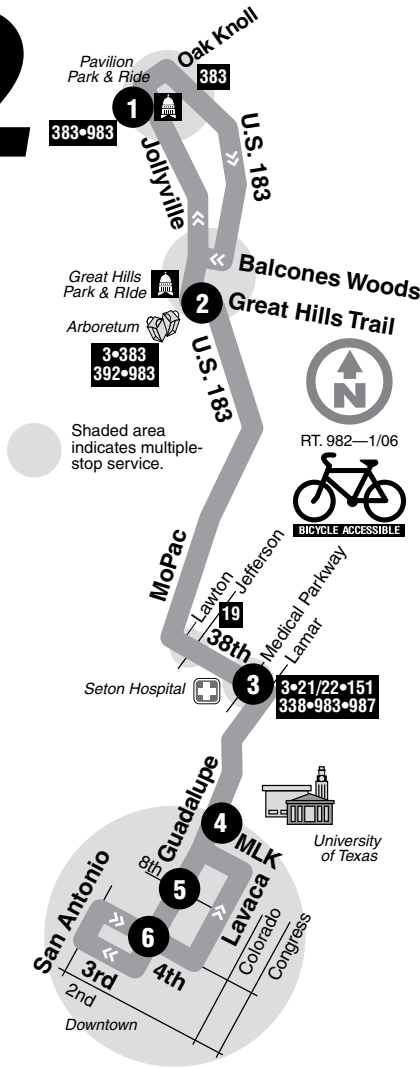

982

Notes:

Southbound—after departing the Arboretum, all buses are instructed to “make best time” as traffic and safety will allow. Thus, the scheduled times for arrival to points along 38th St., the University and downtown areas are approximate.

After departing 38th and Lamar, service will be “drop-off” only (no additional passengers will be allowed to board).

Northbound—all buses are instructed to adhere to all timepoints.

DESTINATIONS

- Pavilion Park & Ride
- Great Hills Park & Ride
- Arboretum
- Seton Hospital
- University of Texas
- Downtown
- AMD/Freescale (via Route 970)