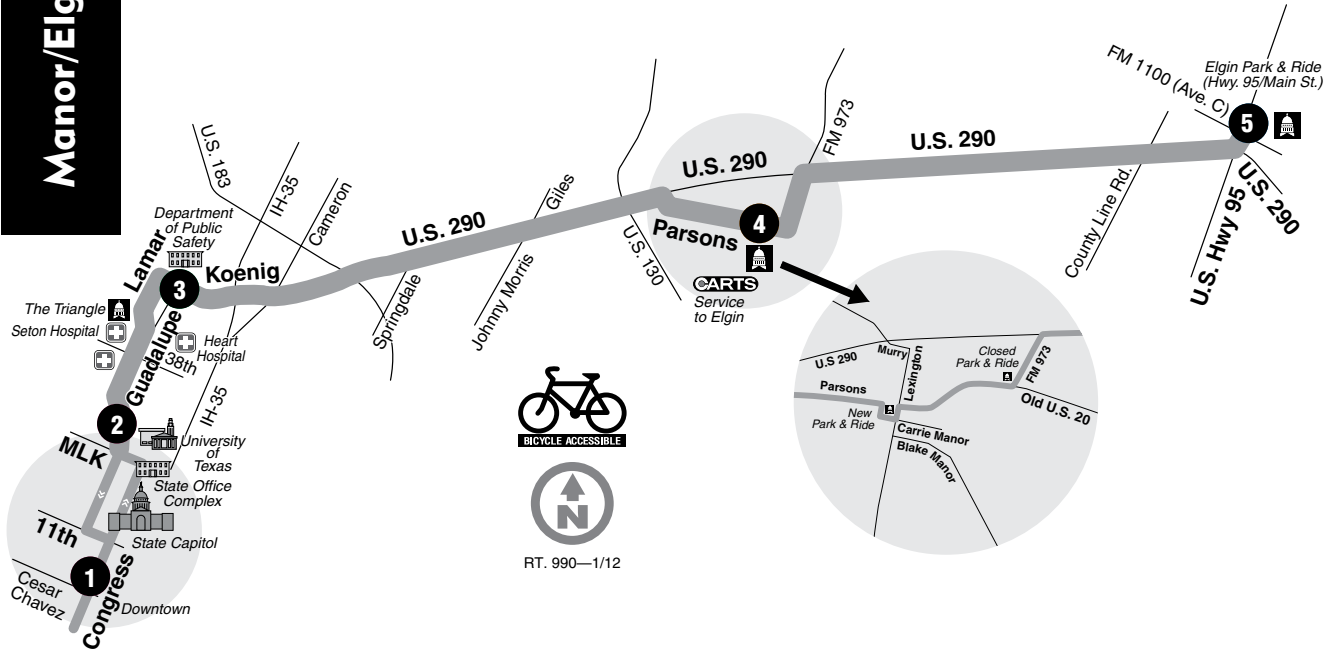

990

See route 1L/1M for map legend.

Manor/Elgin Express

DESTINATIONS

- Elgin Park & Ride
- Manor Park & Ride
- Department of Public Safety
- 38th Street Hospitals
- Downtown

Notes:
 One seat ride!
 Regular Capital Metro fares apply between Austin and Manor. Continuing service to/from Elgin is provided by CARTS at an additional cost. Visit ridecarts.com for more information.

990 WEEKDAYS / WESTBOUND 990 WEEKDAYS / EASTBOUND

5	4	3	2	1	1	2	3	4	5
Elgin Park & Ride	Manor Park & Ride	Koenig at Guadalupe	Guadalupe at 23rd	Congress at 6th	To Route/Garage at 2nd	Guadalupe at 23rd	Koenig at Guadalupe	Manor Park & Ride	Elgin Park & Ride
5:45	6:02	6:25	6:40	6:50	4:05	4:22	4:37	5:00	5:16
6:45	7:02	7:25	7:40	7:50 G	5:05	5:22	5:37	6:00	6:16 G
7:45	8:02	8:28	8:43	8:53 G	6:15	6:32	6:47	7:10	7:26 G
Morning					Afternoon				