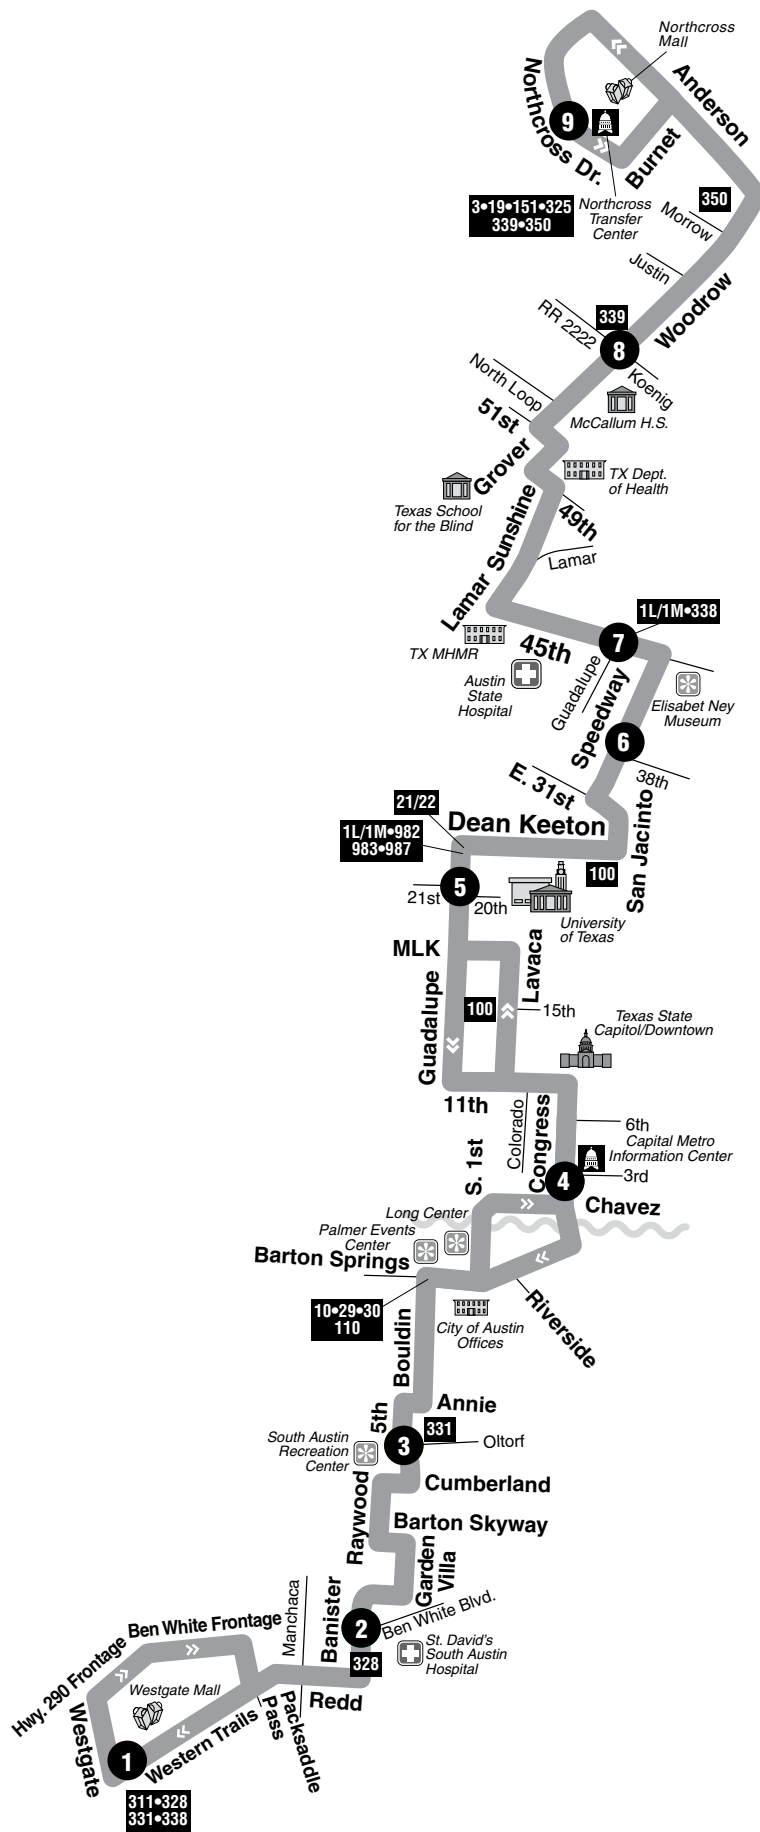

Woodrow / South Fifth

RT. 5—8/08

DESTINATIONS

- Northcross Mall
- Elisabet Ney Museum
- University of Texas
- Texas State Capitol/Downtown
- Historic 6th Street District
- Palmer Events Center
- Long Center
- City of Austin Offices
- South Austin Recreation Center
- St. David's South Austin Hospital
- Westgate Mall

Did you know

Looking for service to Riverside Drive?
Refer to Route 20.

5 SATURDAYS/NORTHBOUND

1	2	3	4	5	6	7	8	9	To Route/Garage
WESTGATE MALL	BANISTER AT BEN WHITE	S. 5TH AT OLTORF	CONGRESS AT 2ND	GUADALUPE AT 20TH	SPEEDWAY AT 39TH	45TH AT GUADALUPE	WOODROW AT KOENIG	NORTHCROSS TRANSFER CENTER	
5:46	5:54	6:01	6:11	6:22	6:31	6:36	6:43	6:53	
6:26	6:34	6:41	6:51	7:02	7:11	7:16	7:23	7:33	
7:06	7:14	7:21	7:31	7:42	7:51	7:56	8:03	8:13	
7:46	7:54	8:01	8:11	8:22	8:31	8:36	8:43	8:53	
8:26	8:34	8:41	8:51	9:02	9:11	9:16	9:23	9:33	
9:03	9:12	9:20	9:31	9:42	9:53	9:58	10:05	10:16	
9:43	9:52	10:00	10:11	10:22	10:33	10:38	10:45	10:56	
10:23	10:32	10:40	10:51	11:02	11:13	11:18	11:25	11:36	
11:03	11:12	11:20	11:31	11:42	11:53	11:58	12:05	12:16	
11:43	11:52	12:00	12:11	12:22	12:33	12:38	12:45	12:56	
12:23	12:32	12:40	12:51	1:02	1:13	1:18	1:25	1:36	
1:03	1:12	1:20	1:31	1:42	1:53	1:58	2:05	2:16	
1:43	1:52	2:00	2:11	2:22	2:33	2:38	2:45	2:56	
2:23	2:32	2:40	2:51	3:02	3:13	3:18	3:25	3:36	
3:03	3:12	3:20	3:31	3:42	3:53	3:58	4:05	4:16	
3:43	3:52	4:00	4:11	4:22	4:33	4:38	4:45	4:56	
4:23	4:32	4:40	4:51	5:02	5:13	5:18	5:25	5:36	
5:03	5:12	5:20	5:31	5:42	5:53	5:58	6:05	6:16	G
5:43	5:52	6:00	6:11	6:22	6:33	6:38	6:45	6:56	
6:23	6:32	6:40	6:51	7:02	7:13	7:18	7:25	7:36	
7:06	7:14	7:21	7:31	7:42	7:52	7:57	8:04	8:14	
7:46	7:54	8:01	8:11	8:22	8:32	8:37	8:44	8:54	
8:26	8:34	8:41	8:51	9:02	9:12	9:17	9:24	9:34	
9:06	9:14	9:21	9:31	9:42	9:52	9:57	10:04	10:14	
9:46	9:54	10:01	10:11	10:22	10:32	10:37	10:44	10:54	G
10:46	10:54	11:01	11:11	11:22	11:32	11:37	11:44	11:54	