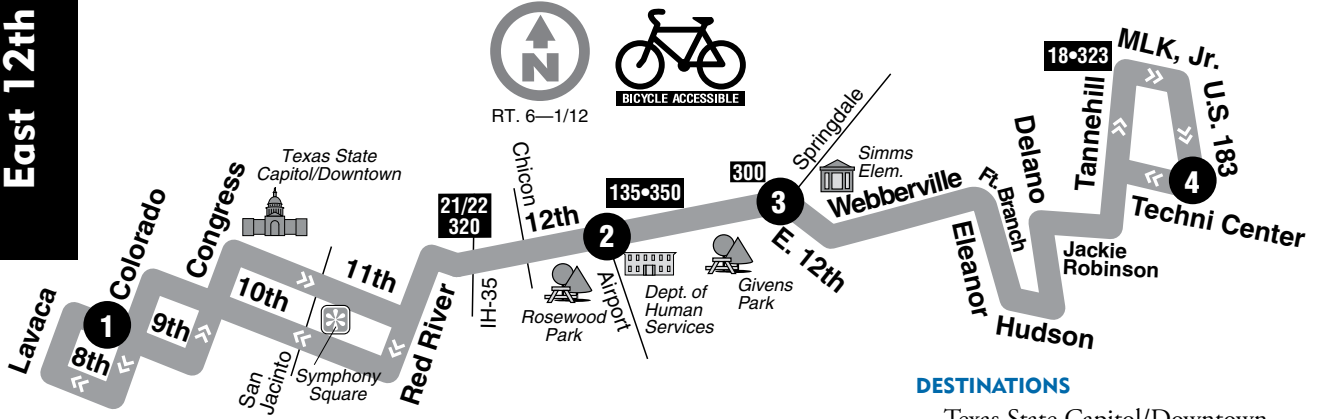

6

East 12th

DESTINATIONS

- Texas State Capitol/Downtown
- Symphony Square
- Rosewood Park
- Givens Park
- Techni Center

Notes:

Westbound trips before 12 noon have a layover at Techni Center/U.S. 183.
 Eastbound trips after 12 noon have a layover at Techni Center/U.S. 183.

6 WEEKDAYS / WESTBOUND **6 WEEKDAYS / EASTBOUND**

4 U.S. 183 at Techni Center	3 12th at Springdale	2 12th at Airport	1 Colorado at 9th To Route/Garage	1 Colorado at 9th	2 12th at Airport	3 12th at Springdale	4 U.S. 183 at Techni Center To Route/Garage
5:35	5:43	5:47	6:00	6:00	6:15	6:18	6:30
6:07	6:16	6:20	6:35	6:35	6:51	6:54	7:06
6:32	6:41	6:45	7:00	7:00	7:16	7:19	7:31
6:57	7:06	7:10	7:25	7:25	7:41	7:44	7:56
7:22	7:31	7:35	7:50	7:50	8:06	8:09	8:21
7:47	7:56	8:00	8:15	8:15	8:31	8:34	8:46
8:12	8:21	8:25	8:40	8:40	8:56	8:59	9:11 G
8:37	8:46	8:50	9:05	9:05	9:21	9:24	9:36
9:12	9:21	9:25	9:40	9:40	9:56	9:59	10:11
9:49	9:58	10:01	10:15	10:15	10:33	10:36	10:48
10:24	10:33	10:36	10:50	10:50	11:08	11:11	11:23
10:59	11:08	11:11	11:25	11:25	11:43	11:46	11:58
11:34	11:43	11:46	12:00	12:00	12:18	12:21	12:33
12:09	12:18	12:21	12:35	12:35	12:53	12:56	1:08
12:44	12:53	12:56	1:10	1:10	1:28	1:31	1:43
1:19	1:28	1:31	1:45	1:45	2:03	2:06	2:18
1:54	2:02	2:05	2:20	2:20	2:39	2:43	2:55
2:44	2:52	2:55	3:10	2:45	3:04	3:08	3:20
3:09	3:17	3:20	3:35	3:10	3:29	3:33	3:45
3:34	3:42	3:45	4:00	3:35	3:54	3:58	4:10
3:59	4:07	4:10	4:25	4:00	4:19	4:23	4:35
4:24	4:32	4:35	4:50	4:25	4:44	4:48	5:00
4:49	4:57	5:00	5:15	4:50	5:09	5:13	5:25
5:14	5:22	5:25	5:40	5:15	5:34	5:38	5:50
5:39	5:47	5:50	6:05	5:40	5:59	6:03	6:15 G
6:04	6:12	6:15	6:30	6:05	6:24	6:28	6:40
7:07	7:14	7:17	7:30	6:30	6:49	6:53	7:05 G
8:12	8:19	8:22	8:35	7:30	7:48	7:51	8:01
9:17	9:24	9:27	9:40	8:35	8:53	8:56	9:06
10:22	10:29	10:32	10:45	9:40	9:58	10:01	10:11
11:27	11:34	11:37	11:50	10:45	11:03	11:06	11:16
				11:50	12:08	12:11	12:21 G

Did you know

You can catch CARTS and MetroAccess buses at many Capital Metro bus stops.