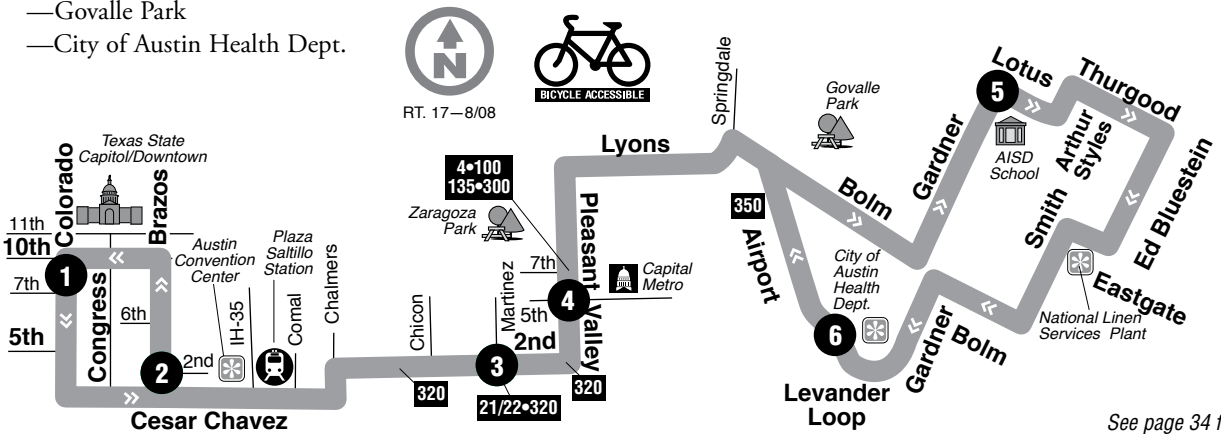

DESTINATIONS

- —Texas State Capitol/Downtown
- —Austin Convention Center
- —Plaza Saltillo Station
- —Zaragoza Park
- —Govalle Park
- —City of Austin Health Dept.

Note:
On weekdays after 8:30 p.m. and on weekends after 6:30 p.m., service is paired with Route 2 Rosewood.

17

Cesar Chavez

See page 34 for map legend.

17 WEEKDAYS/EASTBOUND					17 WEEKDAYS/WESTBOUND				
1	3	4	5	6	6	4	3	2	1
COLORADO AT 9TH	E. 2ND AT MARTINEZ	PLEASANT VALLEY AT 5TH	GARDNER AT LOTUS	LEVANDER AT AIRPORT	LEVANDER AT AIRPORT	PLEASANT VALLEY AT 5TH	E. 2ND AT MARTINEZ	BRAZOS AT 2ND	COLORADO AT 9TH
To Route/Garage				To Route/Garage					To Route/Garage
—	—	4:57	5:08	5:15	5:17	5:27	5:31	5:39	5:45
—	—	5:21	5:32	5:39	5:41	5:51	5:55	6:03	6:09
—	—	5:42	5:53	6:00	6:02	6:13	6:17	6:26	6:33
5:45	6:00	6:04	6:15	6:22	6:26	6:37	6:41	6:50	6:57
6:09	6:24	6:28	6:39	6:46	6:50	7:01	7:05	7:14	7:21
6:33	6:49	6:54	7:06	7:14	7:02	7:13	7:17	7:26	7:33
6:57	7:13	7:18	7:30	7:38	7:14	7:25	7:29	7:38	7:45
7:21	7:37	7:42	7:54	8:02	7:26	7:37	7:41	7:50	7:57
7:33	7:49	7:54	8:06	8:14	7:38	7:49	7:53	8:02	8:09
7:45	8:01	8:06	8:18	8:26	7:50	8:01	8:05	8:14	8:21
7:57	8:13	8:18	8:30	8:38	8:02	8:13	8:17	8:26	8:33
8:09	8:25	8:30	8:42	8:50	8:14	8:25	8:29	8:38	8:45
8:21	8:37	8:42	8:54	9:02	8:26	8:37	8:41	8:50	8:57
8:33	8:49	8:54	9:06	9:14	8:38	8:48	8:52	9:02	9:09
8:45	9:01	9:06	9:18	9:26	8:50	9:00	9:04	9:14	9:21
8:57	9:13	9:18	9:30	9:38	9:02	9:12	9:16	9:26	9:33
9:09	9:25	9:29	9:41	9:48	9:14	9:24	9:28	9:38	9:45
9:21	9:37	9:41	9:53	10:00	9:26	9:36	9:40	9:50	9:57
9:33	9:49	9:53	10:05	10:12	9:38	9:48	9:52	10:02	10:09
9:45	10:01	10:05	10:17	10:24	9:50	10:00	10:04	10:14	10:21
9:57	10:13	10:17	10:29	10:36	10:02	10:12	10:16	10:26	10:33
10:09	10:25	10:29	10:41	10:48	10:14	10:24	10:28	10:38	10:45
10:21	10:37	10:41	10:53	11:00	10:26	10:36	10:40	10:50	10:57
10:33	10:49	10:53	11:05	11:12	10:38	10:48	10:52	11:02	11:09
10:45	11:01	11:05	11:17	11:24	10:50	11:00	11:04	11:14	11:21
10:57	11:13	11:17	11:29	11:36	11:02	11:12	11:16	11:26	11:33
11:09	11:25	11:29	11:41	11:48	11:14	11:24	11:28	11:38	11:45
11:21	11:37	11:41	11:53	12:00	11:26	11:36	11:40	11:50	11:57
11:33	11:49	11:53	12:05	12:12	11:38	11:48	11:52	12:02	12:09
11:45	12:01	12:05	12:17	12:24	11:50	12:00	12:04	12:14	12:21
11:57	12:13	12:17	12:29	12:36	12:02	12:12	12:16	12:26	12:33
12:09	12:25	12:29	12:41	12:48	12:14	12:24	12:28	12:38	12:45
12:21	12:37	12:41	12:53	1:00	12:26	12:36	12:40	12:50	12:57
12:33	12:49	12:53	1:05	1:12	12:38	12:48	12:52	1:02	1:09
12:45	1:01	1:05	1:17	1:24	12:50	1:00	1:04	1:14	1:21
12:57	1:13	1:17	1:29	1:36	1:02	1:12	1:16	1:26	1:33
1:09	1:25	1:29	1:41	1:48	1:14	1:24	1:28	1:38	1:45
1:21	1:37	1:41	1:53	2:00	1:26	1:36	1:40	1:50	1:57
1:33	1:49	1:53	2:05	2:12	1:37	1:48	1:52	2:02	2:09

Continued on next page