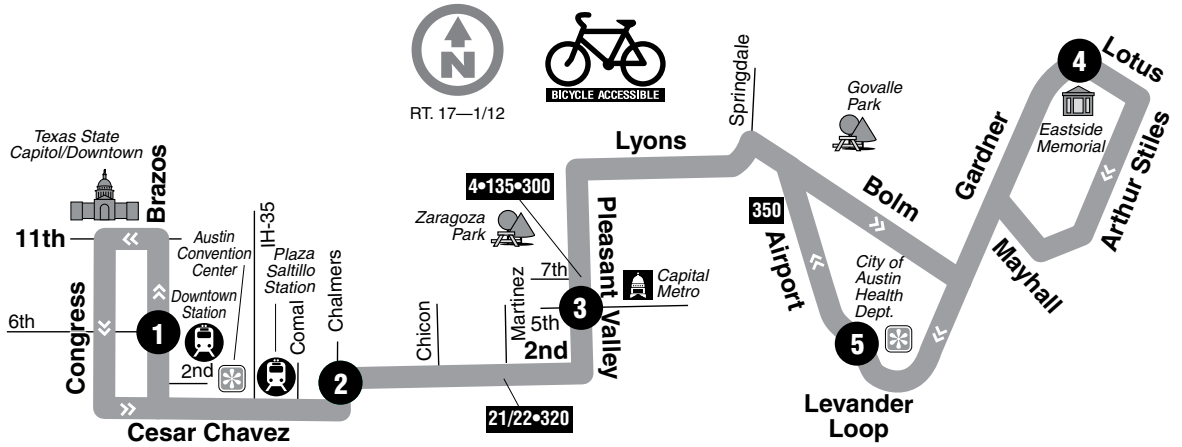

## DESTINATIONS

- Texas State Capitol/  
Downtown
- Downtown Station
- Austin Convention Center
- Plaza Saltillo Station
- Zaragoza Park
- Govalle Park
- City of Austin Health Dept.

See route 1L/1M for map legend.

Continued on next page

**17 WEEKDAYS/EASTBOUND**

**17 WEEKDAYS/WESTBOUND**

<b>1</b> Brazos at 6th	<b>2</b> E. 2nd at Chalmers	<b>3</b> Pleasant Valley at 5th	<b>4</b> Gardner at Lotus	<b>5</b> Levander at Airport	To Route/Garage	<b>5</b> Levander at Airport	<b>3</b> Pleasant Valley at 5th	<b>2</b> E. 2nd at Chalmers	<b>1</b> Brazos at 6th	To Route/Garage
2:57	3:20	3:26	3:39	3:44		3:14	3:26	3:33	3:42	
3:12	3:35	3:41	3:54	3:59		3:29	3:41	3:48	3:57	
3:27	3:50	3:56	4:09	4:14		3:44	3:56	4:03	4:12	
3:42	4:05	4:11	4:24	4:29		3:59	4:11	4:18	4:27	
3:57	4:20	4:26	4:39	4:44		4:14	4:26	4:33	4:42	
4:12	4:35	4:41	4:54	4:59		4:29	4:41	4:48	4:57	
4:27	4:50	4:56	5:09	5:14		4:44	4:56	5:03	5:12	
4:42	5:05	5:11	5:24	5:29		4:59	5:11	5:18	5:27	
4:57	5:20	5:26	5:39	5:44	G	5:14	5:26	5:33	5:42	
5:12	5:35	5:41	5:54	5:59	G	5:29	5:41	5:48	5:57	
5:27	5:50	5:56	6:09	6:14		5:59	6:11	6:18	6:27	
5:42	6:05	6:11	6:24	6:29	G	6:29	6:41	6:48	6:57	
5:57	6:20	6:26	6:39	6:44		7:05	7:15	7:21	7:27	
6:27	6:50	6:56	7:09	7:14		7:38	7:48	7:54	8:00	
6:57	7:20	7:26	7:39	7:44	G	8:48	8:58	9:04	9:10	
7:27	7:46	7:52	8:03	8:07	G	9:58	10:08	10:14	10:20	
8:00	8:19	8:25	8:36	8:40		11:08	11:18	11:24	11:30	
9:10	9:29	9:35	9:46	9:50						
10:20	10:39	10:45	10:56	11:00						
11:30	11:49	11:55	12:06	12:10	G					