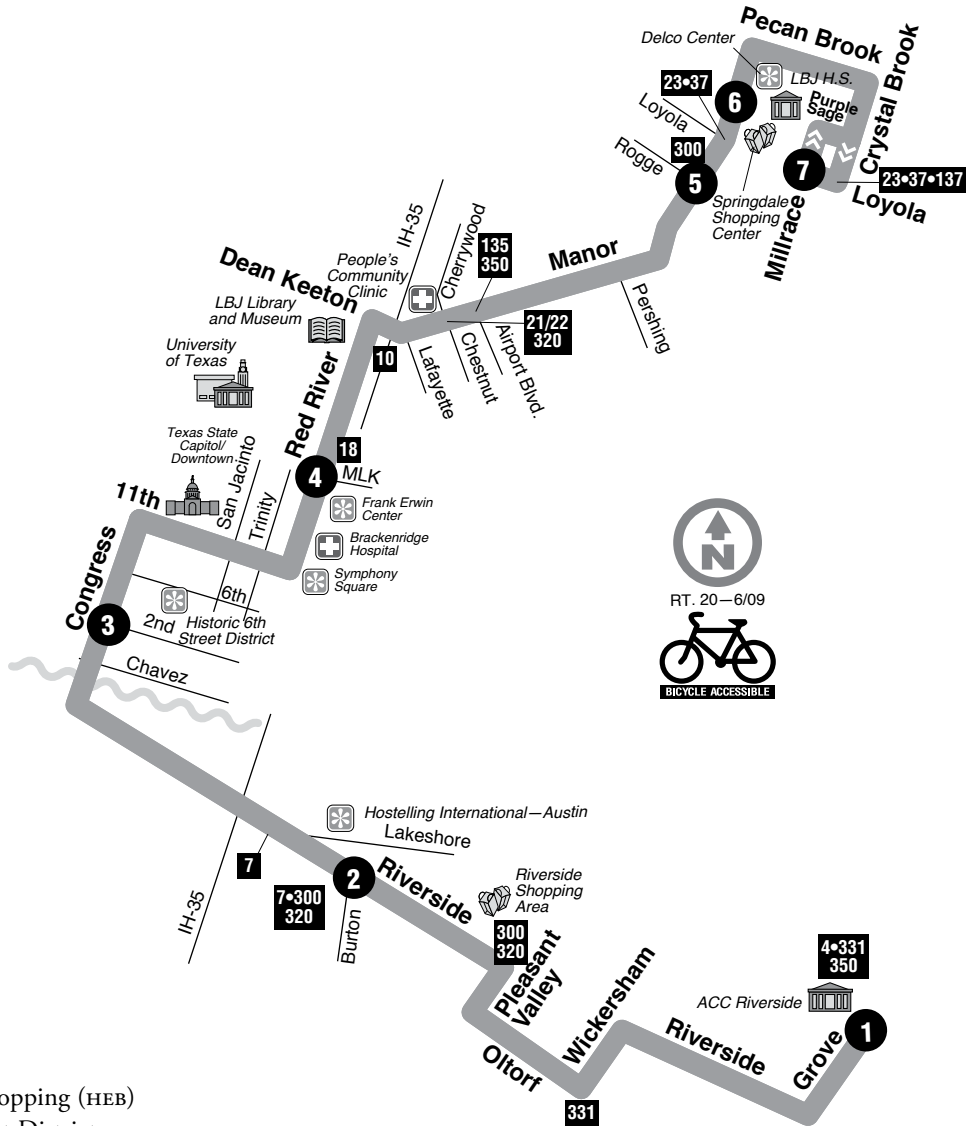

20

Manor/Riverside

DESTINATIONS

- ACC Riverside
- East Riverside Shopping (HEB)
- Historic 6th Street District
- Texas State Capitol/Downtown
- Waterloo Park
- University of Texas
- Symphony Square
- Brackenridge Hospital
- Frank Erwin Center
- LBJ Library & Museum
- Springdale Shopping Center
- Delco Center
- LBJ High School

7	6	5	4	3	2	1	To Route/Garage
MILLRACE AT LOYOLA	SPRINGDALE SHOPPING CENTER	ROGGE AT MANOR	RED RIVER AT MLK	CONGRESS AT CHAVEZ	RIVERSIDE AT BURTON	ACC RIVERSIDE	
5:52	6:00	6:05	6:20	6:34	6:43	6:54	
6:32	6:40	6:45	7:00	7:14	7:23	7:34	
7:04	7:12	7:17	7:32	7:46	7:55	8:06	
7:36	7:44	7:49	8:04	8:18	8:27	8:38	
8:08	8:16	8:21	8:36	8:50	8:59	9:10	
8:38	8:46	8:52	9:08	9:23	9:34	9:47	
9:10	9:18	9:24	9:40	9:55	10:06	10:19	
9:42	9:50	9:56	10:12	10:27	10:38	10:51	
10:14	10:22	10:28	10:44	10:59	11:10	11:23	
10:46	10:54	11:00	11:16	11:31	11:42	11:55	
11:18	11:26	11:32	11:48	12:03	12:14	12:27	
11:50	11:58	12:04	12:20	12:35	12:46	12:59	
12:22	12:30	12:36	12:52	1:07	1:18	1:31	
12:54	1:02	1:08	1:24	1:39	1:50	2:03	
1:26	1:34	1:40	1:56	2:11	2:22	2:35	
1:58	2:06	2:12	2:28	2:43	2:54	3:07	
2:30	2:38	2:44	3:00	3:15	3:26	3:39	
3:02	3:10	3:16	3:32	3:47	3:58	4:11	
3:34	3:42	3:48	4:04	4:19	4:30	4:43	
4:06	4:14	4:20	4:36	4:51	5:02	5:15	
4:38	4:46	4:52	5:08	5:23	5:34	5:47	
5:10	5:18	5:24	5:40	5:55	6:06	6:19	
5:42	5:50	5:56	6:12	6:27	6:38	6:51	
6:14	6:22	6:28	6:44	6:59	7:10	7:23	
6:48	6:56	7:01	7:16	7:30	7:39	7:51	
7:20	7:28	7:33	7:48	8:02	8:11	8:23	
7:56	8:04	8:09	8:24	8:38	8:47	8:59	
8:36	8:44	8:49	9:04	9:18	9:27	9:39	
9:16	9:24	9:29	9:44	9:58	10:07	10:19	
9:56	10:04	10:09	10:24	10:38	10:47	10:59	
10:36	10:44	10:49	11:04	11:18	11:27	11:39	G
11:16	11:24	11:29	11:44	11:58	12:07	12:19	G