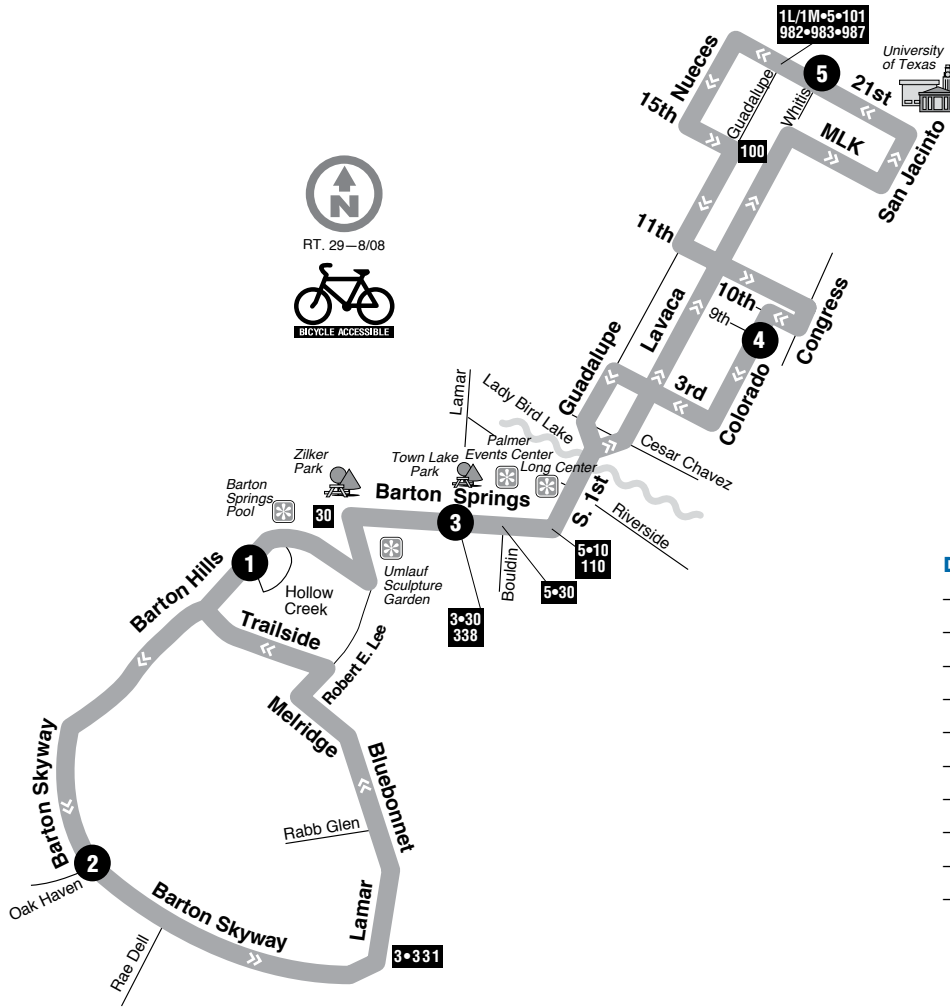

Barton Hills

DESTINATIONS

- Zilker Park
- Barton Springs Pool
- Umlauf Sculpture Garden
- Barton Springs Restaurants
- Palmer Events Center
- Long Center
- Lady Bird Lake
- Town Lake Park
- Downtown
- University of Texas

29 WEEKDAYS / NORTHBOUND					29 WEEKDAYS / SOUTHBOUND					
1 BARTON HILLS AT HOLLOW CREEK	2 BARTON SKYWAY AT OAK HAVEN	1 BARTON HILLS AT HOLLOW CREEK	3 BARTON SPRINGS AT LAMAR	5 21ST AT WHITIS	To Route/Garage	5 21ST AT WHITIS	4 COLORADO AT 9TH	3 BARTON SPRINGS AT LAMAR	1 BARTON HILLS AT HOLLOW CREEK	To Route/Garage
6:01	6:05	6:13	6:18	6:36		—	—	6:33	6:38	
6:38	6:42	6:51	6:57	7:17		6:50	7:01	7:10	7:15	
7:15	7:19	7:29	7:35	7:56		7:28	7:39	7:48	7:53	
7:53	7:57	8:07	8:13	8:34		8:07	8:18	8:27	8:32	
8:32	8:36	8:45	8:51	9:11		8:44	8:55	9:04	9:09	
9:09	9:13	9:22	9:28	9:48	G	9:20	9:30	9:39	9:44	
9:44	9:48	9:56	10:01	10:19		10:27	10:37	10:46	10:51	
10:51	10:55	11:03	11:08	11:26		11:34	11:44	11:53	11:58	
11:58	12:02	12:10	12:15	12:33		12:41	12:51	1:00	1:05	
1:05	1:09	1:17	1:22	1:40		1:48	1:58	2:07	2:12	
2:12	2:16	2:24	2:29	2:47		2:55	3:06	3:16	3:21	
3:21	3:25	3:34	3:40	3:59		4:08	4:19	4:29	4:34	
4:34	4:38	4:47	4:53	5:12		5:21	5:32	5:42	5:47	
5:47	5:51	6:00	6:06	6:25		6:39	6:48	6:57	7:02	
7:02	7:06	7:14	7:19	7:36		7:47	7:56	8:05	8:10	
8:10	8:14	8:22	8:27	8:44		8:54	9:03	9:12	9:17	G