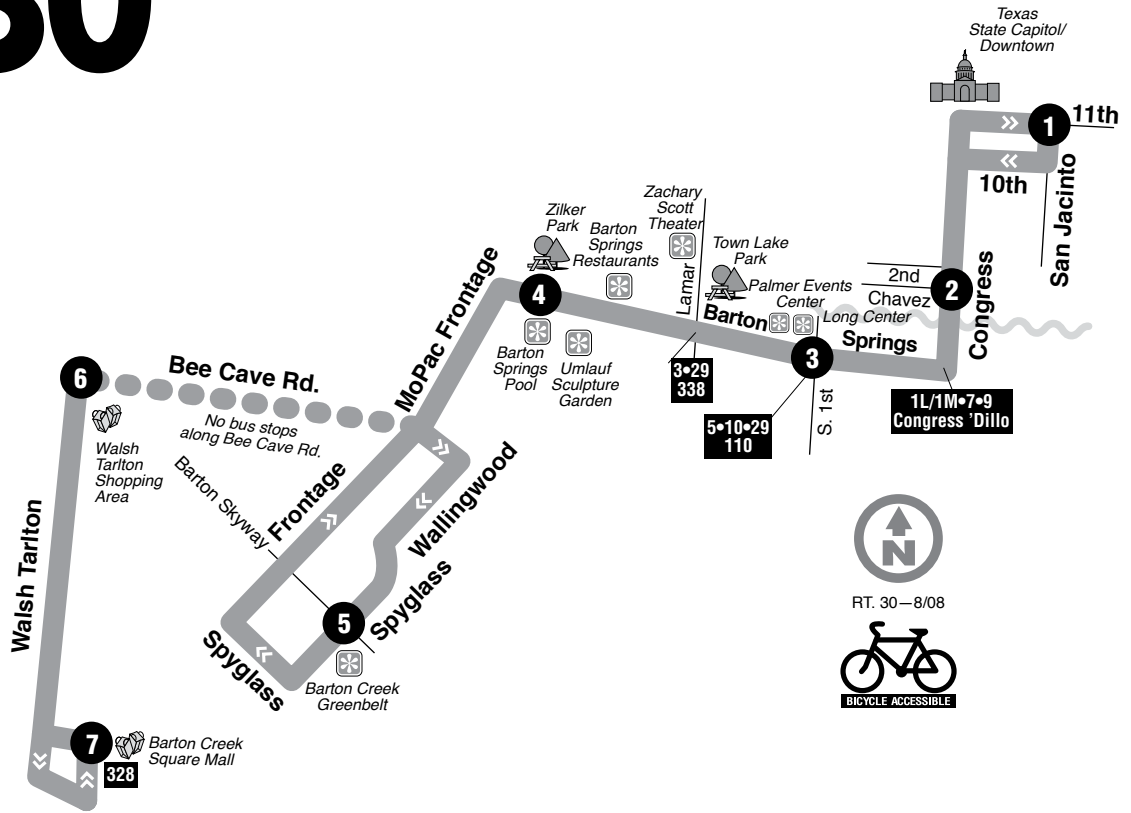

30

See page 34 for map legend.

Barton Creek

DESTINATIONS

- Barton Creek Square Mall
- Walsh Tarlton Shopping Area
- Barton Creek Greenbelt
- Zilker Park
- Barton Springs Pool
- Umlauf Sculpture Garden
- Barton Springs Restaurants
- Zachary Scott Theater
- Palmer Events Center
- Long Center
- Town Lake Park
- Texas State Capitol/Downtown

Note:

Capital Metro has one stop at Barton Creek Square Mall. Passengers may board and disembark at the south area of the mall (by Sears).

30 WEEKDAYS/NORTHBOUND							30 WEEKDAYS/SOUTHBOUND							
7	6	5	4	3	2	1	1	2	3	4	5	6	7	
BARTON CREEK SQUARE MALL	WALSH TARLTON AT BEE CAVE	SPYGLASS AT BARTON SKYWAY	ZILKER PARK	BARTON SPRINGS AT S. 1ST	CONGRESS AT 2ND	11TH AT SAN JACINTO	11TH AT SAN JACINTO	CONGRESS AT CHAVEZ	BARTON SPRINGS AT S. 1ST	ZILKER PARK	SPYGLASS AT BARTON SKYWAY	WALSH TARLTON AT BEE CAVE	BARTON CREEK SQUARE MALL	To Route/Garage
5:53	6:01	6:07	6:14	6:19	6:23	6:31	5:54	6:01	6:04	6:09	6:15	6:23	6:29	328
6:29	6:37	6:43	6:51	6:57	7:02	7:11	6:31	6:38	6:42	6:48	6:54	7:03	7:09	328
7:09	7:17	7:23	7:31	7:37	7:42	7:51	7:11	7:18	7:22	7:28	7:34	7:43	7:49	328
7:49	7:57	8:03	8:11	8:17	8:22	8:31	7:51	7:58	8:02	8:08	8:14	8:23	8:29	328
8:29	8:37	8:43	8:51	8:57	9:02	9:11	8:34	8:41	8:45	8:51	8:57	9:06	9:12	328
9:11	9:19	9:25	9:32	9:38	9:42	9:51	9:11	9:18	9:22	9:28	9:34	9:43	9:48	328
9:51	9:59	10:05	10:12	10:18	10:22	10:31	9:51	9:58	10:02	10:08	10:14	10:23	10:28	328
10:31	10:39	10:45	10:52	10:58	11:02	11:11	10:31	10:38	10:42	10:48	10:54	11:03	11:08	328
11:11	11:19	11:25	11:32	11:38	11:42	11:51	11:11	11:18	11:22	11:28	11:34	11:43	11:48	328
11:51	11:59	12:05	12:12	12:18	12:22	12:31	11:51	11:58	12:02	12:08	12:14	12:23	12:28	328
12:31	12:39	12:45	12:52	12:58	1:02	1:11	12:31	12:38	12:42	12:48	12:54	1:03	1:08	328
1:11	1:19	1:25	1:32	1:38	1:42	1:51	1:11	1:18	1:22	1:28	1:34	1:43	1:48	328
1:51	1:59	2:05	2:12	2:18	2:22	2:31	1:51	1:59	2:03	2:10	2:17	2:26	2:32	328
2:29	2:37	2:43	2:51	2:58	3:03	3:13	2:31	2:39	2:43	2:50	2:57	3:06	3:12	328