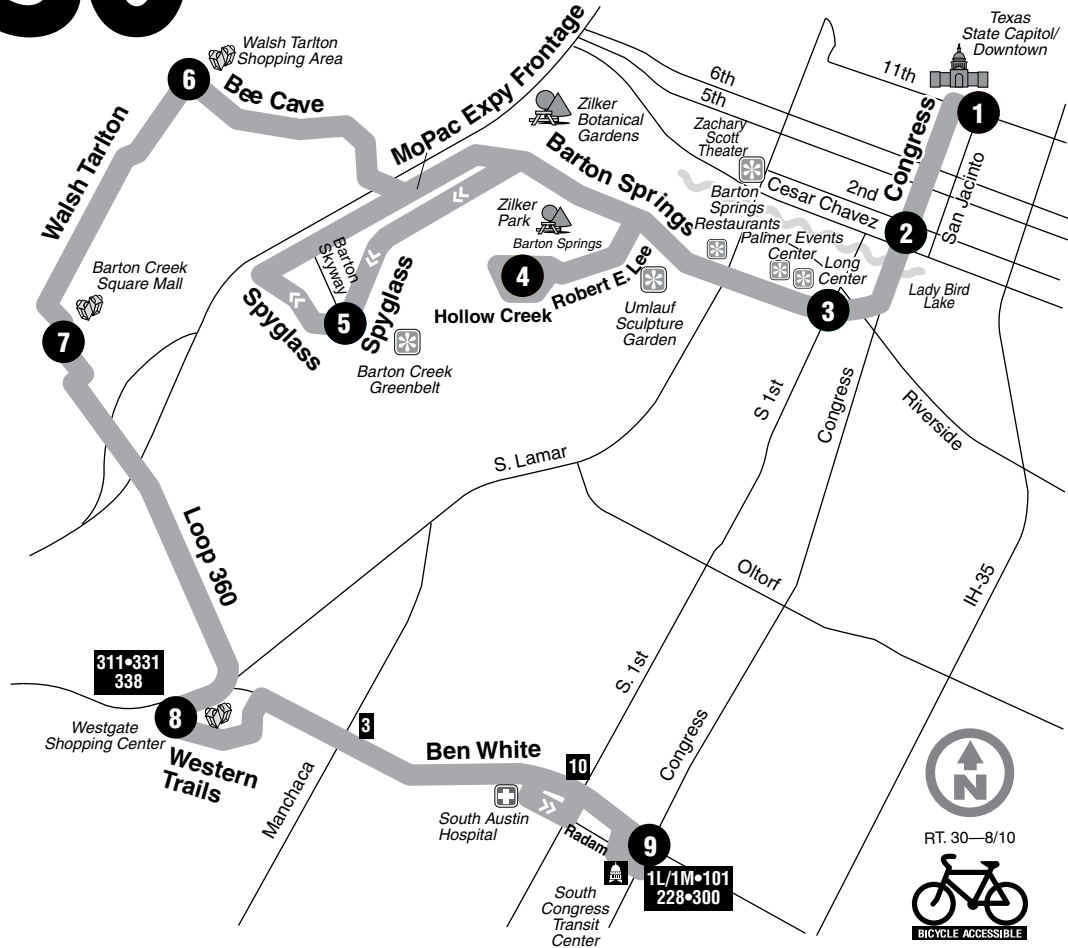

30

Barton Creek

DESTINATIONS

- South Congress Transit Center
- Westgate Shopping Center
- Barton Creek Square Mall
- Walsh Tarlton Shopping Area
- Barton Creek Greenbelt
- Zilker Botanical Garden
- Zilker Park
- Barton Springs Pool
- Umlauf Sculpture Garden
- Barton Springs Restaurants
- Zachary Scott Theater
- Palmer Events Center
- Long Center
- Texas State Capitol/Downtown