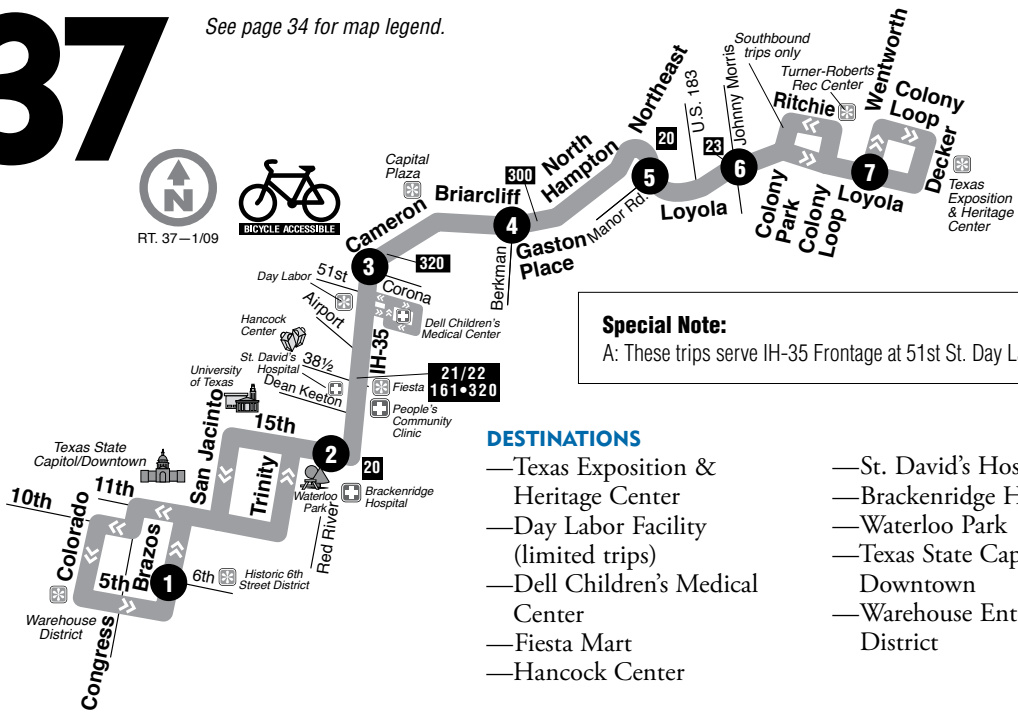

Colony Park/ Windsor Park

37

See page 34 for map legend.

Special Note:
A: These trips serve IH-35 Frontage at 51st St. Day Labor Facility.

DESTINATIONS

- Texas Exposition & Heritage Center
- Day Labor Facility (limited trips)
- Dell Children's Medical Center
- Fiesta Mart
- Hancock Center
- St. David's Hospital
- Brackenridge Hospital
- Waterloo Park
- Texas State Capitol/Downtown
- Warehouse Entertainment District

37 WEEKDAYS / NORTHBOUND

1	2	3	4	5	7	To Route/Garage	Special Note
4:51	4:57	5:12	5:16	5:23	5:32	137	
5:36	5:42	6:00	6:04	6:11	6:20		A
5:53	5:59	6:17	6:21	6:28	6:37	137	A
6:10	6:16	6:31	6:35	6:42	6:51		
6:27	6:33	6:48	6:52	6:59	7:08	137	
6:37	6:44	7:00	7:04	7:12	7:23		
6:57	7:04	7:20	7:24	7:32	7:43	137	
7:09	7:16	7:32	7:36	7:44	7:55		
7:34	7:41	7:57	8:01	8:09	8:20		G
7:41	7:48	8:04	8:08	8:16	8:27		
8:11	8:18	8:34	8:38	8:46	8:57		
8:41	8:48	9:04	9:08	9:16	9:27		
9:08	9:15	9:31	9:35	9:43	9:54		
9:38	9:45	10:00	10:04	10:11	10:20		
10:08	10:15	10:30	10:34	10:41	10:50		
10:38	10:45	11:00	11:04	11:11	11:20		
11:08	11:15	11:30	11:34	11:41	11:50		
11:38	11:45	12:00	12:04	12:11	12:20		
12:08	12:15	12:30	12:34	12:41	12:50		
12:38	12:45	1:00	1:04	1:11	1:20		
1:08	1:15	1:30	1:34	1:41	1:50		
1:38	1:45	2:00	2:04	2:11	2:20		
2:08	2:15	2:31	2:35	2:43	2:54		
2:28	2:35	2:51	2:55	3:03	3:14		
2:46	2:53	3:09	3:13	3:21	3:32		
3:04	3:11	3:27	3:31	3:39	3:50		
3:22	3:29	3:46	3:50	3:58	4:09		
3:40	3:47	4:04	4:08	4:16	4:27		
4:15	4:22	4:39	4:43	4:51	5:02		
4:50	4:57	5:14	5:18	5:26	5:37		
5:30	5:37	5:54	5:58	6:06	6:17		
6:05	6:12	6:29	6:33	6:41	6:52		
6:40	6:47	7:03	7:07	7:15	7:26		G
7:00	7:06	7:21	7:25	7:32	7:41		
7:30	7:36	7:51	7:55	8:02	8:11		
8:00	8:06	8:21	8:25	8:32	8:41		
8:30	8:36	8:51	8:55	9:02	9:11		
9:00	9:06	9:21	9:25	9:32	9:41		G
9:30	9:36	9:51	9:55	10:02	10:11		
10:00	10:06	10:21	10:25	10:32	10:41		G
10:30	10:36	10:51	10:55	11:02	11:11		G
11:30	11:36	11:51	11:55	12:02	12:11		G