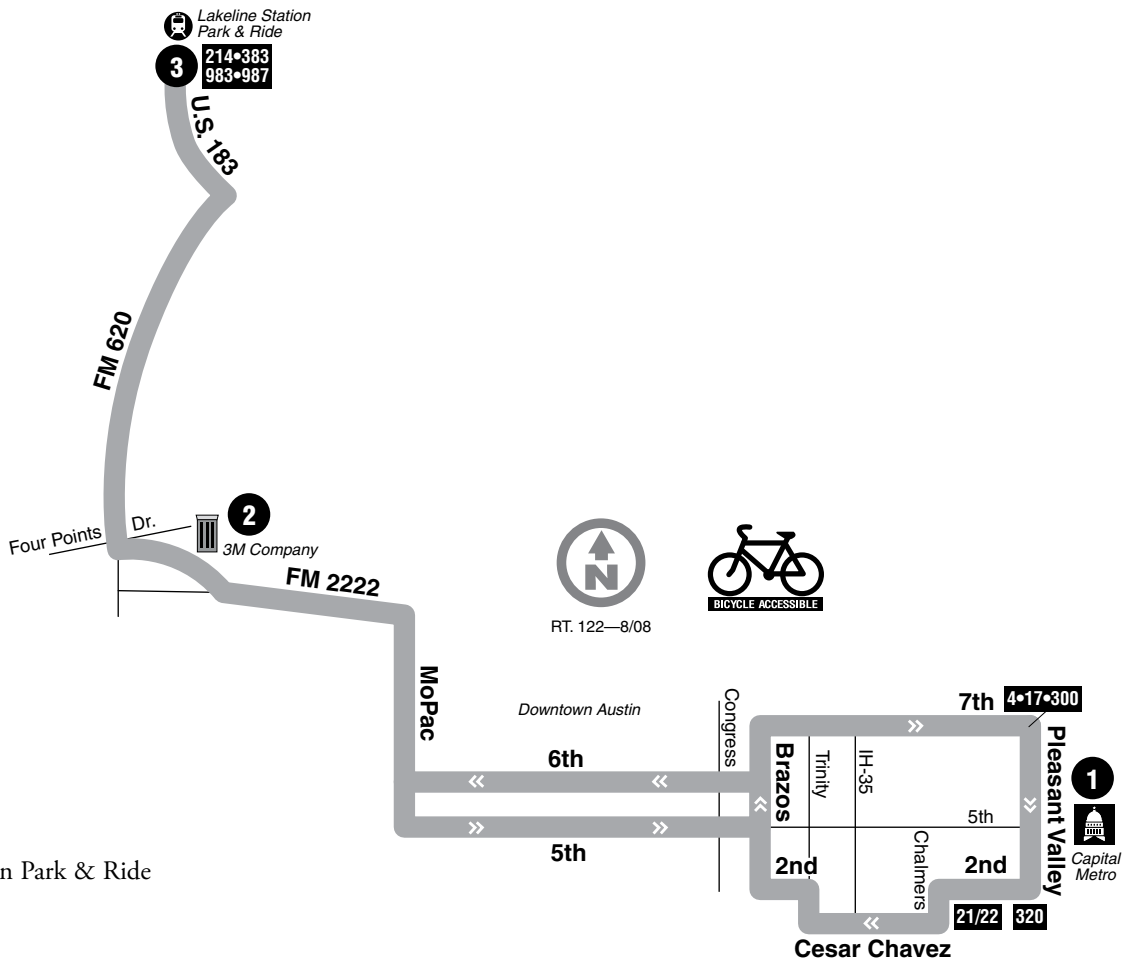

122

See route 1L/1M for map legend.

Four Points Limited

DESTINATIONS

- Capital Metro
- Downtown
- 3M
- Lakeline Station Park & Ride

122 WEEKDAYS/NORTHBOUND | 122 WEEKDAYS/SOUTHBOUND

122 WEEKDAYS/NORTHBOUND		122 WEEKDAYS/SOUTHBOUND	
1 Capital Metro	2 3M Company	3 Lakeline Station Park & Ride	2 3M Company
6:08	6:45	To Route/Garage	5:36
		3 Lakeline Station Park & Ride	6:28
		982	1 Capital Metro
		5:11	To Route/Garage
		6:10	G
			6:23
			7:08
			G

Morning | **Afternoon**