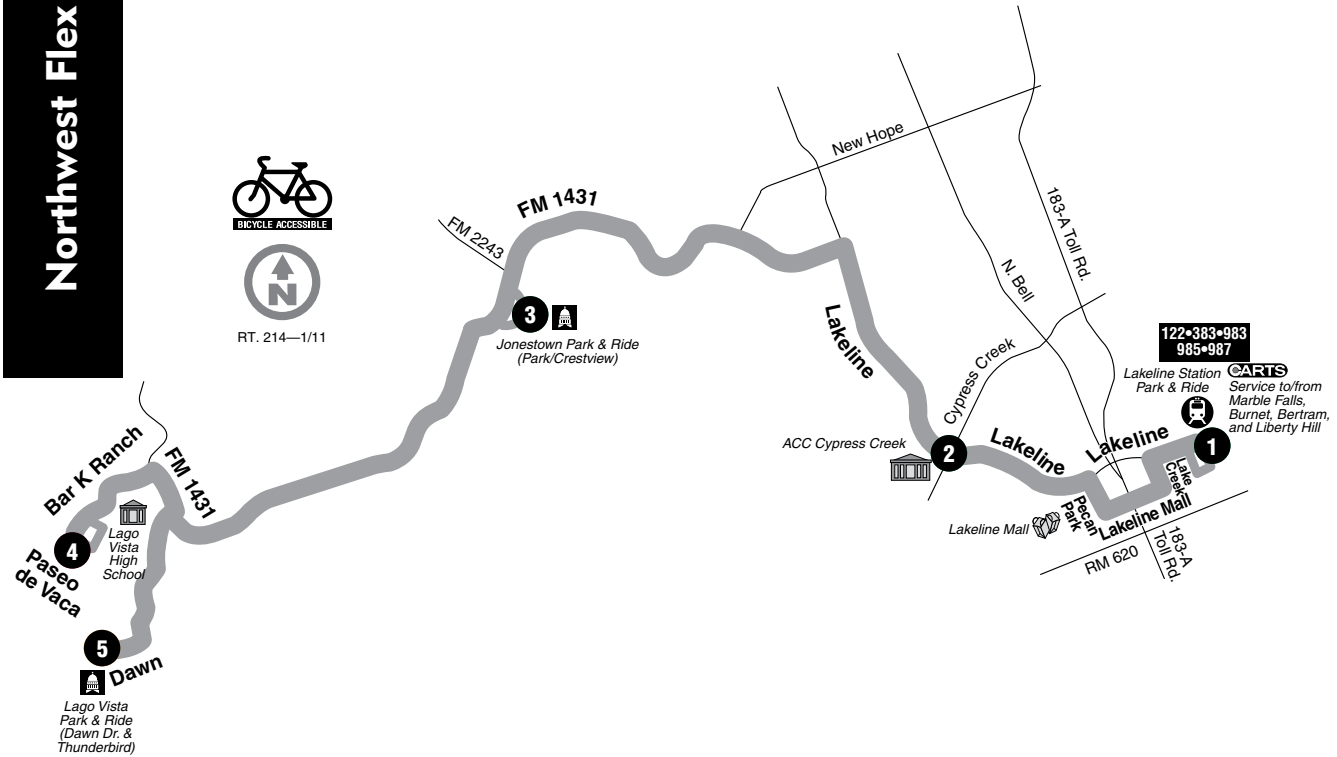

214

See route 1L/1M for map legend.

Northwest Flex

DESTINATIONS

- Lago Vista Park & Ride
- Lago Vista High School
- Jonestown Park & Ride
- ACC Cypress Creek
- Lakeline Mall
- Lakeline Station Park & Ride

Note:
For more information on CARTS service, please visit ridecarts.com

214 WEEKDAYS / EASTBOUND 214 WEEKDAYS / WESTBOUND

5 Thunderbird at Dawn	4 Paseo de Vaca at Crossflow	3 Jonestown Park & Ride	2 ACC Cypress Creek	1 Lakeline Station Park & Ride To Route/Garage	1 Lakeline Station Park & Ride To Route/Garage	2 ACC Cypress Creek	3 Jonestown Park & Ride	4 Paseo de Vaca at Crossflow	5 Thunderbird at Dawn To Route/Garage
5:12	—	5:24	5:43	5:55	6:05	6:14	6:32	6:44	6:56
5:57	—	6:09	6:28	6:40	6:50	6:59	7:17	7:29	7:41
7:07	—	7:19	7:38	7:50	8:00	8:09	8:27	8:39	8:51
7:55	—	8:06	8:24	8:35	8:40	8:49	9:07	9:19	9:31
8:56	—	9:07	9:25	9:36	9:40	9:49	10:07	10:19	10:31
9:36	—	9:47	10:05	10:16	10:30	10:39	10:57	11:09	11:21
10:36	—	10:47	11:05	11:16	11:25	11:34	11:48	12:00	12:12
11:26	—	11:37	11:55	12:06	12:16	12:25	12:38	12:48	12:58
12:21	—	12:28	1:00	1:11	1:20	1:29	1:47	—	1:59
1:08	1:19	1:28	1:57	2:08	2:15	2:27	2:50	—	3:03
2:10	2:21	2:32	2:50	3:01	3:10	3:22	3:45	—	3:58
3:10	3:21	3:32	3:50	4:01	4:10	4:22	4:45	—	4:58
4:10	4:21	4:32	4:50	5:01	5:12	5:24	5:47	—	6:00
5:10	5:21	5:32	5:50	6:01	6:22	6:34	6:57	—	7:10
6:10	6:21	6:32	6:50	7:01	7:20	7:29	7:47	7:59	8:11 G
7:15	7:26	7:37	7:55	8:06	8:15	8:24	8:42	8:54	9:06 G