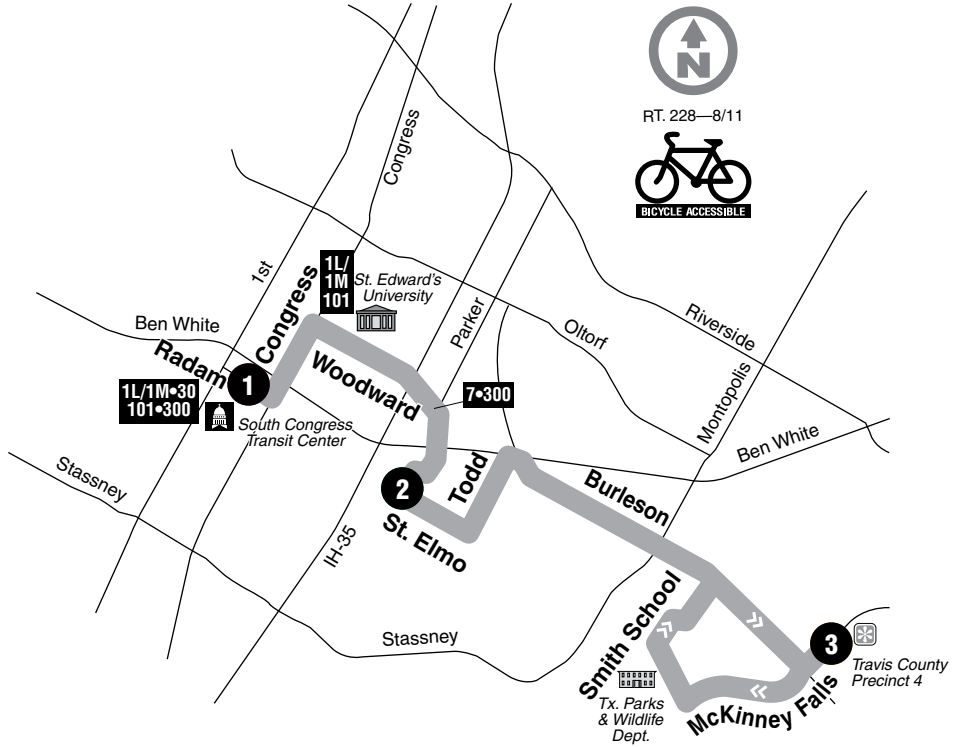

228

DESTINATIONS

- South Congress Transit Center
- St. Edward's University
- Travis County Precinct 4

Burleson

See route 1L/1M for map legend.

228 WEEKDAYS / EASTBOUND 228 WEEKDAYS / WESTBOUND

| 1 S. Congress Transit Center Bay H | 2 Freitrich at St. Elmo | 3 Travis County Precinct 4 | To Route/Garage | 3 Travis County Precinct 4 | 2 Freitrich at St. Elmo | 1 S. Congress Transit Center Bay H | To Route/Garage |
|---|-------------------------------|----------------------------------|-----------------|----------------------------------|-------------------------------|---|-----------------|
| 5:30 | 5:44 | 5:56 | | 5:56 | 6:13 | 6:27 | |
| 6:34 | 6:48 | 7:00 | | 7:00 | 7:18 | 7:32 | |
| 7:38 | 7:52 | 8:04 | | 8:04 | 8:22 | 8:36 | |
| 8:42 | 8:56 | 9:08 | | 9:08 | 9:26 | 9:40 | |
| 9:46 | 10:00 | 10:12 | | 10:12 | 10:30 | 10:44 | |
| 10:50 | 11:04 | 11:16 | | 11:16 | 11:34 | 11:48 | |
| 11:54 | 12:08 | 12:20 | | 12:20 | 12:38 | 12:52 | |
| 12:58 | 1:12 | 1:24 | | 1:24 | 1:42 | 1:56 | G |
| 2:02 | 2:16 | 2:28 | | 2:28 | 2:46 | 3:00 | |
| 3:06 | 3:20 | 3:32 | | 3:32 | 3:50 | 4:04 | |
| 4:10 | 4:24 | 4:36 | | 4:36 | 4:54 | 5:08 | |
| 5:14 | 5:28 | 5:40 | | 5:40 | 5:58 | 6:12 | |
| 6:18 | 6:32 | 6:44 | | 6:44 | 7:02 | 7:16 | |
| 7:22 | 7:36 | 7:48 | | 7:48 | 8:05 | 8:19 | |
| 8:26 | 8:40 | 8:52 | | 8:52 | 9:09 | 9:23 | |
| 9:30 | 9:44 | 9:55 | G | | | | |