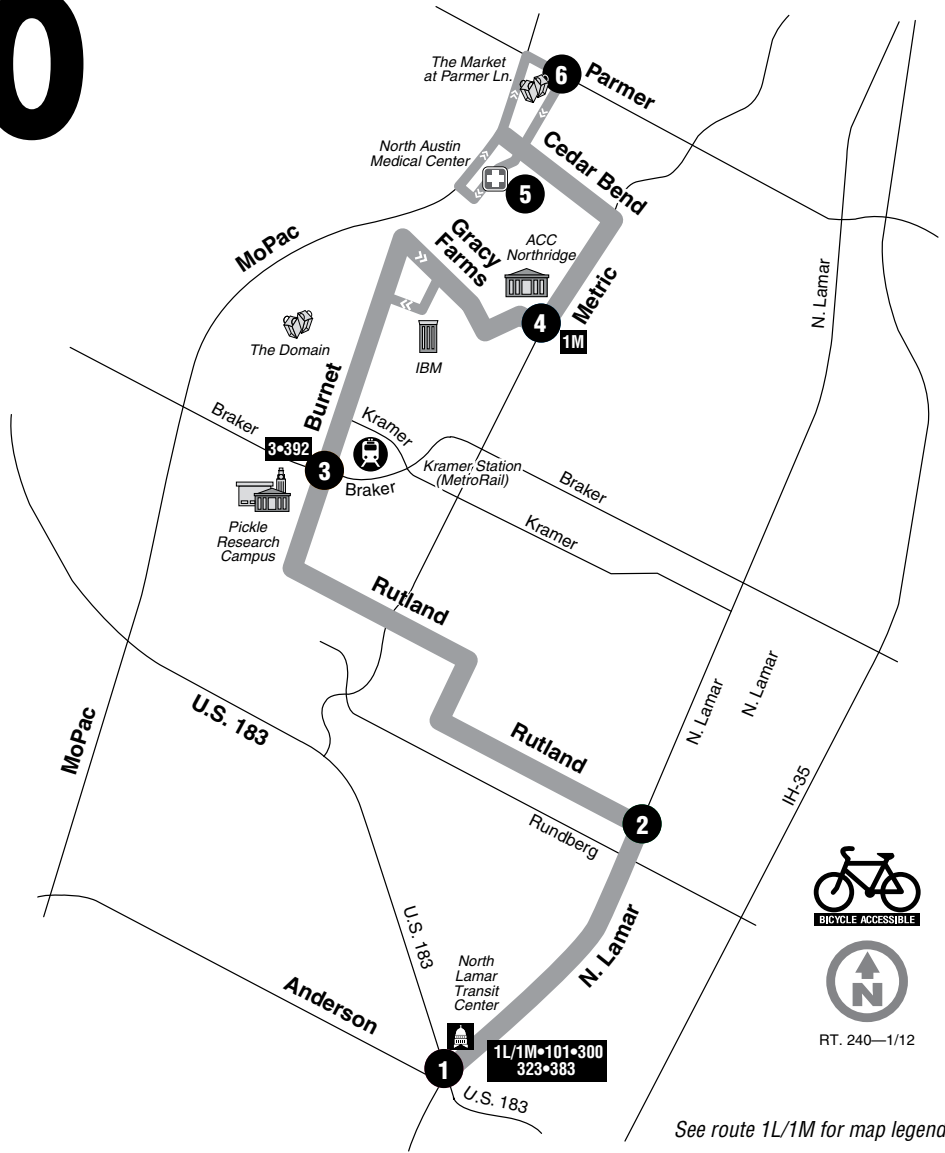

240

Rutland

DESTINATIONS

- North Lamar Transit Center
- Lanier High School
- Pickle Research Campus
- Kramer Station
- ACC Northridge
- IBM
- St. David's North Austin Medical Center
- Market at Parmer Lane

Continued on next page

240 WEEKDAYS / NORTHBOUND

240 WEEKDAYS / SOUTHBOUND

1 N. Lamar Transit Ctr.	2 Rutland at N. Lamar	3 Burnet at Braker	4 Stonehollow at Metric	5 North Austin Medical Ctr.	6 2501 Parmer at the Market	To Route/Garage	6 2501 Parmer at the Market	5 North Austin Medical Ctr.	4 Stonehollow at Metric	3 Burnet at Braker	2 Rutland at N. Lamar	1 N. Lamar Transit Ctr.	To Route/Garage
8:20	8:28	8:37	8:45	8:50	8:53		7:40	7:43	7:49	7:58	8:07	8:14	
9:00	9:08	9:17	9:25	9:30	9:33		8:20	8:23	8:29	8:38	8:47	8:54	
9:40	9:48	9:57	10:05	10:10	10:13		9:00	9:03	9:09	9:18	9:27	9:34	
10:20	10:28	10:37	10:45	10:50	10:53		9:40	9:43	9:49	9:58	10:07	10:14	
11:00	11:08	11:17	11:25	11:30	11:33	G	10:20	10:23	10:29	10:38	10:47	10:54	
							11:00	11:03	11:09	11:18	11:27	11:34	G