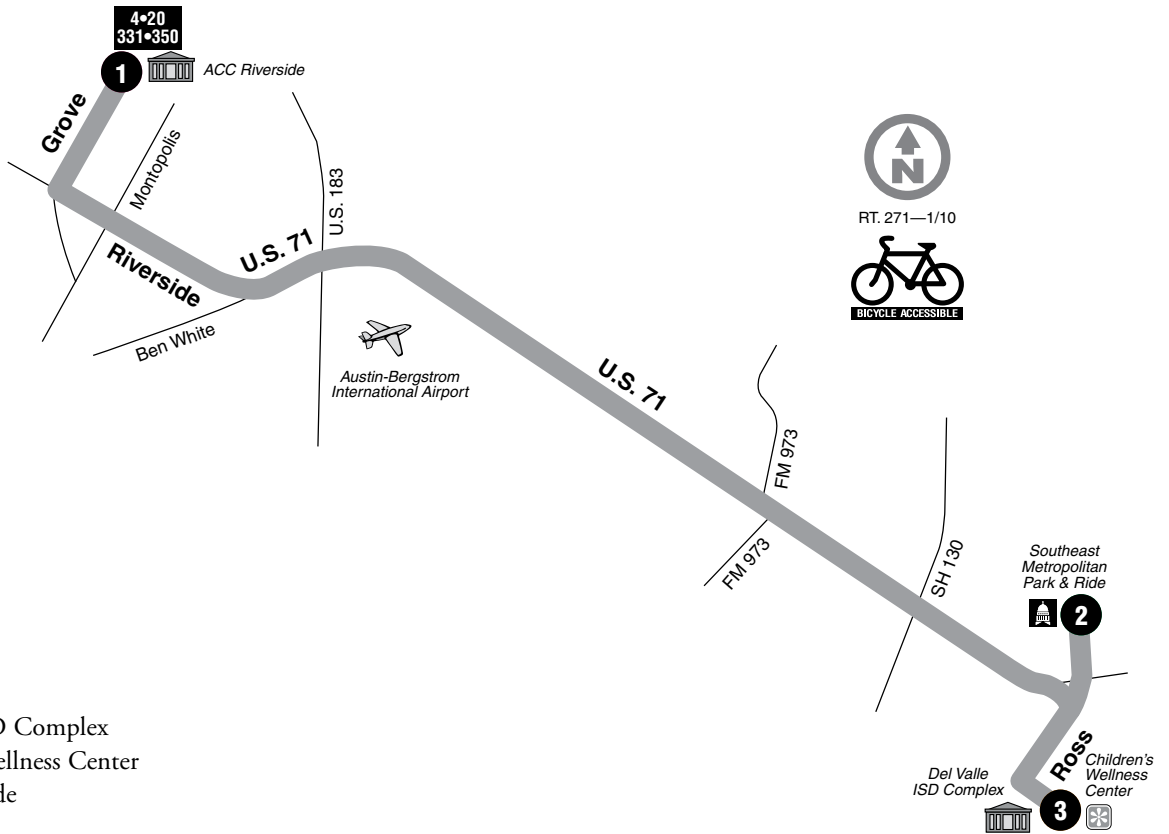

271

See route 1L/1M for map legend.

Del Valle Flex

DESTINATIONS

- Del Valle ISD Complex
- Children’s Wellness Center
- ACC Riverside

271 WEEKDAYS / EASTBOUND 271 WEEKDAYS / WESTBOUND

271 WEEKDAYS / EASTBOUND		271 WEEKDAYS / WESTBOUND	
1 ACC Riverside	3 Ross Road	To Route/Garage 3 Ross Road	2 Southeast Metropolitan Park & Ride 1 ACC Riverside To Route/Garage
6:30	6:55	6:00	6:05
7:00	7:25	6:30	6:35
7:30	7:55	7:00	7:05
8:00	8:25	7:30	7:35
8:30	8:55	8:00	8:05
9:00	9:25	8:30	8:35
9:30	9:55	9:00	9:05
10:00	10:25	9:30	9:35
10:30	10:55	10:00	10:05
11:00	11:25	10:30	10:35
11:30	11:55	11:00	11:05
12:00	12:25	11:30	11:35
12:30	12:55	12:00	12:05
1:00	1:25	12:30	12:35
1:30	1:55	1:00	1:05
2:00	2:25	1:30	1:35
2:30	2:55	2:00	2:05
3:00	3:25	2:30	2:35
3:30	3:55	3:00	3:05
4:00	4:25	3:30	3:35
4:30	4:55	4:00	4:05
5:00	5:25	4:30	4:35
5:30	5:55	5:00	5:05
6:00	6:25	5:30	5:35
6:30	6:55	G 6:00	6:05
		6:30	6:35
			G 6:55