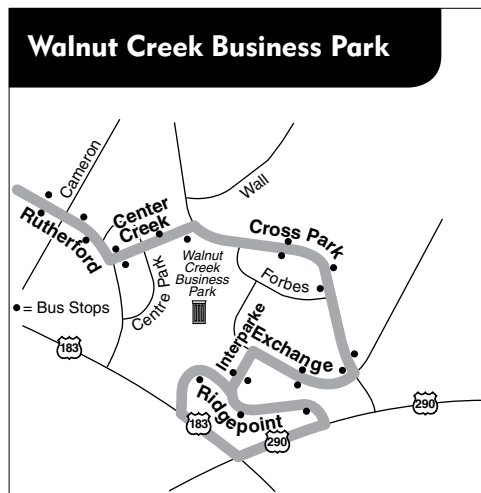

323 SUNDAYS/EASTBOUND

323 SUNDAYS/WESTBOUND

7:00	7:09	7:18	7:31	7:49	7:00	7:18	7:31	7:40	7:48
8:00	8:09	8:18	8:31	8:49	8:00	8:18	8:31	8:40	8:48
9:00	9:09	9:18	9:31	9:49	9:00	9:18	9:31	9:40	9:48
10:00	10:09	10:18	10:32	10:50	10:00	10:19	10:33	10:42	10:50
11:00	11:09	11:18	11:32	11:50	11:00	11:19	11:33	11:42	11:50
12:00	12:09	12:18	12:32	12:50	12:00	12:19	12:33	12:42	12:50
1:00	1:09	1:18	1:32	1:50	1:00	1:19	1:33	1:42	1:50
2:00	2:09	2:18	2:32	2:50	2:00	2:19	2:33	2:42	2:50
3:00	3:09	3:18	3:32	3:50	3:00	3:19	3:33	3:42	3:50
4:00	4:09	4:18	4:32	4:50	4:00	4:19	4:33	4:42	4:50
5:00	5:09	5:18	5:32	5:50	5:00	5:19	5:33	5:42	5:50
6:00	6:09	6:18	6:32	6:50	6:00	6:19	6:33	6:42	6:50
7:00	7:09	7:18	7:31	7:49	7:00	7:18	7:31	7:40	7:48
8:00	8:09	8:18	8:31	8:49	8:00	8:18	8:31	8:40	8:48

Did you know

Cameras on Capital Metro buses keep everyone safer.