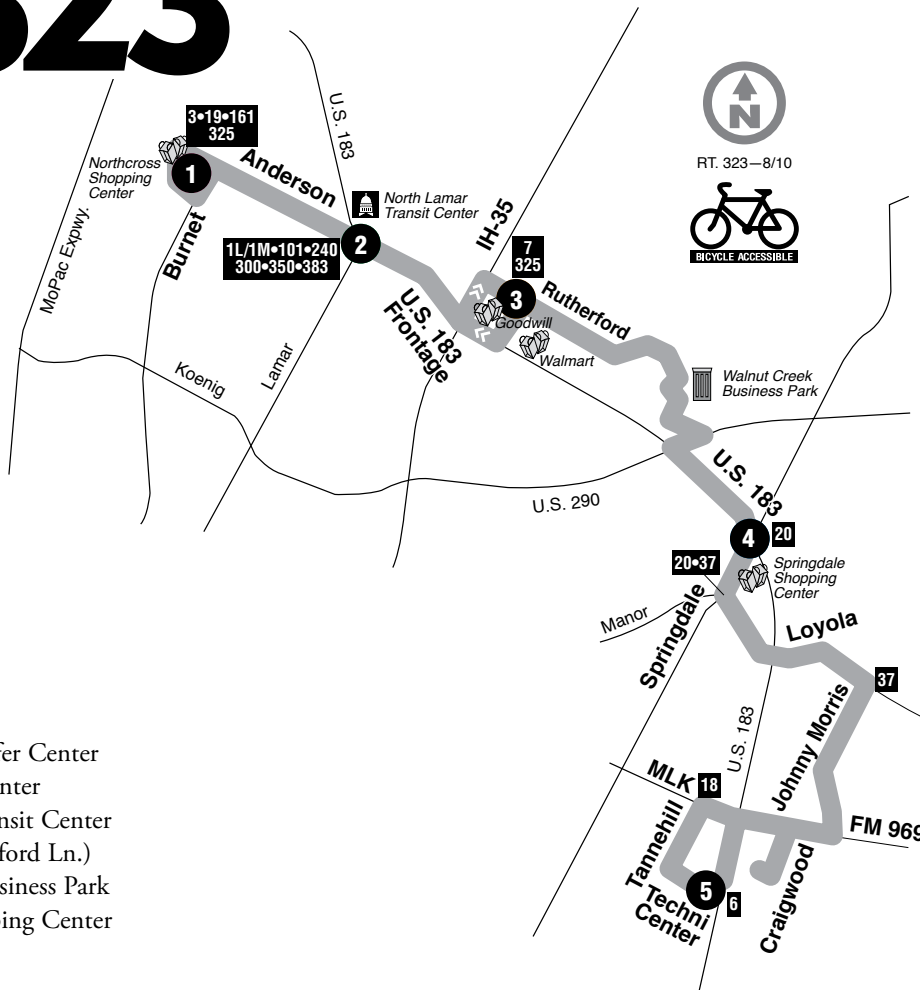

323

See route 1L/1M for map legend.

DESTINATIONS

- Northcross Transfer Center and Shopping Center
- North Lamar Transit Center
- Walmart (Rutherford Ln.)
- Walnut Creek Business Park
- Springdale Shopping Center

323 SATURDAYS/EASTBOUND

323 SATURDAYS/WESTBOUND

1 Northcross Shopping Ctr.	2 N. Lamar Transit Ctr.	3 Walmart at Rutherford	4 Springdale shopping Ctr.	5 U. S. 183 at Techni Center To Route/Garage	5 U. S. 183 at Techni Center	4 Springdale shopping Ctr.	3 Walmart at Rutherford	2 N. Lamar Transit Ctr.	1 Northcross Shopping Ctr. To Route/Garage
6:00	6:10	6:19	6:32	6:50	6:00	6:21	6:35	6:44	6:52
7:00	7:10	7:19	7:32	7:50	7:00	7:21	7:35	7:44	7:52
8:00	8:10	8:19	8:32	8:50	8:00	8:21	8:35	8:44	8:52
9:00	9:10	9:19	9:32	9:50	9:00	9:21	9:35	9:44	9:52
10:00	10:10	10:20	10:33	10:52	10:00	10:21	10:34	10:43	10:52
11:00	11:10	11:20	11:33	11:52	11:00	11:21	11:34	11:43	11:52
12:00	12:10	12:20	12:33	12:52	12:00	12:21	12:34	12:43	12:52
1:00	1:10	1:20	1:33	1:52	1:00	1:21	1:34	1:43	1:52
2:00	2:10	2:20	2:33	2:52	2:00	2:21	2:34	2:43	2:52
3:00	3:10	3:20	3:33	3:52	3:00	3:21	3:34	3:43	3:52
4:00	4:10	4:20	4:33	4:52	4:00	4:21	4:34	4:43	4:52
5:00	5:10	5:20	5:33	5:52	5:00	5:21	5:34	5:43	5:52
6:00	6:10	6:20	6:33	6:52	6:00	6:21	6:34	6:43	6:52
7:00	7:10	7:19	7:32	7:51	7:00	7:19	7:32	7:41	7:49
8:00	8:10	8:19	8:32	8:51	8:00	8:19	8:32	8:41	8:49
9:00	9:10	9:19	9:32	9:51 G	9:00	9:19	9:32	9:41	9:49 G