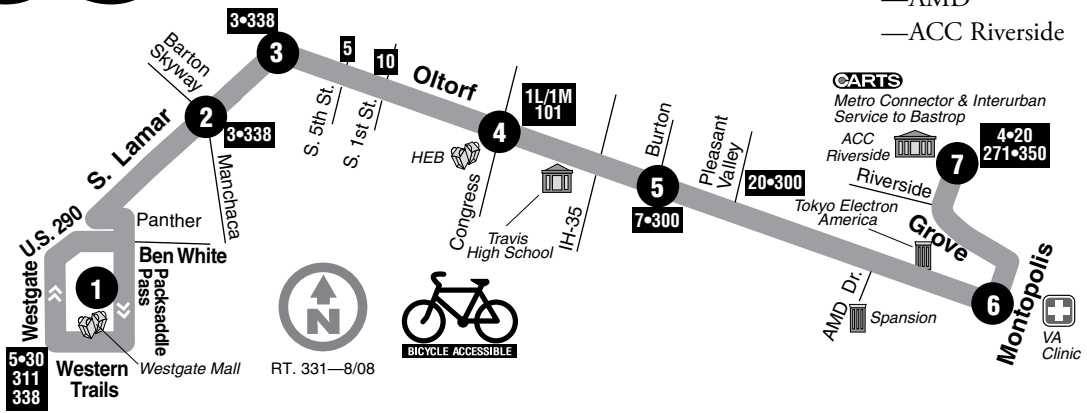

# 331

See route 1L/1M for map legend.

## DESTINATIONS

- Westgate Mall
- HEB Oltorf/Congress
- Travis High School
- AMD
- ACC Riverside

### 331 SATURDAYS/WESTBOUND

### 331 SUNDAYS/WESTBOUND