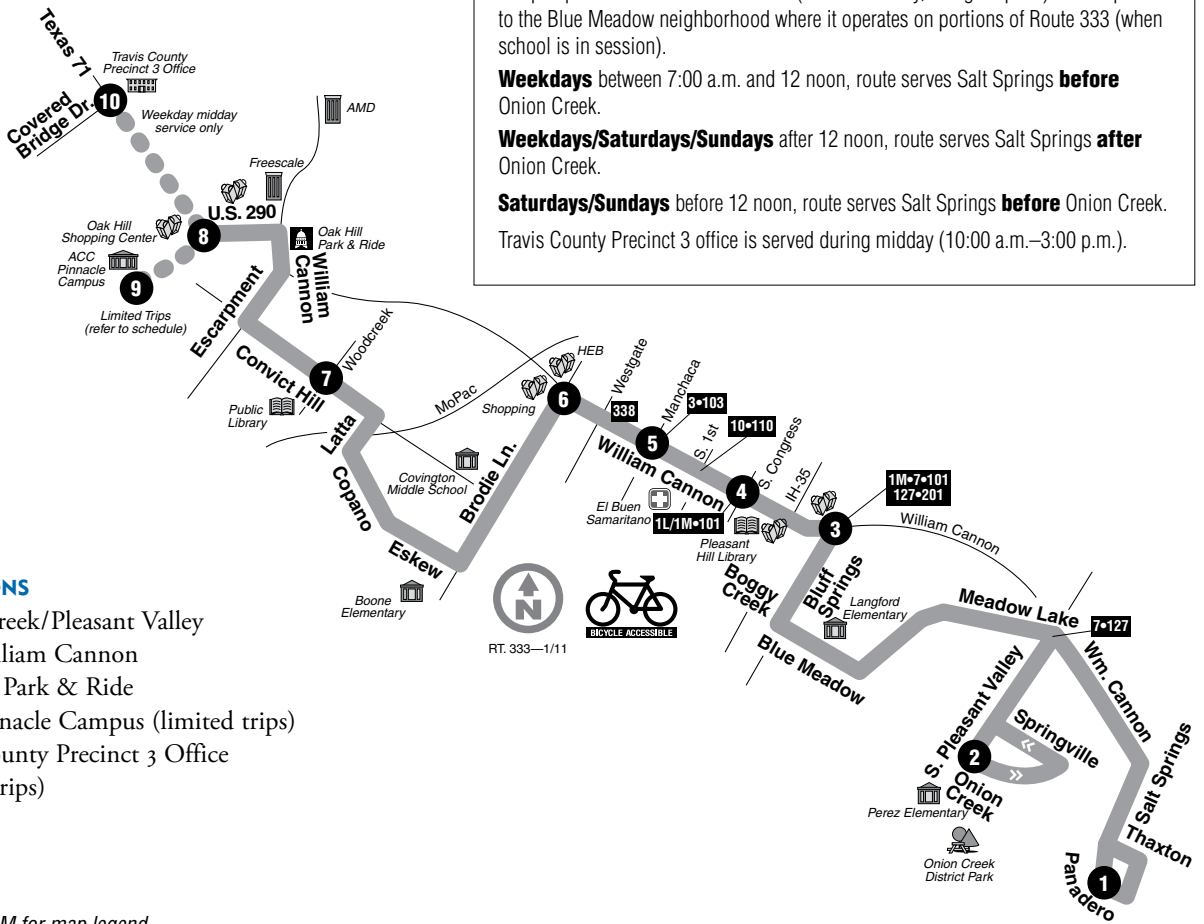

### Notes:

Trips shown in **bold** operate only when school is in session.  
 A trip operates in the Blue Meadow area on portions of Route 333 to Mendez Middle School only. It departs William Cannon at Bluff Springs at 7:30 a.m.  
 A trip departs Mendez Middle School (Pleasant Valley/Village Square) at 3:40 p.m. to the Blue Meadow neighborhood where it operates on portions of Route 333 (when school is in session).  
**Weekdays** between 7:00 a.m. and 12 noon, route serves Salt Springs **before** Onion Creek.  
**Weekdays/Saturdays/Sundays** after 12 noon, route serves Salt Springs **after** Onion Creek.  
**Saturdays/Sundays** before 12 noon, route serves Salt Springs **before** Onion Creek.  
 Travis County Precinct 3 office is served during midday (10:00 a.m.–3:00 p.m.).

### DESTINATIONS

- Onion Creek/Pleasant Valley
- HEB William Cannon
- Oak Hill Park & Ride
- ACC Pinnacle Campus (limited trips)
- Travis County Precinct 3 Office (limited trips)

See route 1L/1M for map legend.

### 333 SATURDAYS/WESTBOUND

### 333 SUNDAYS/WESTBOUND