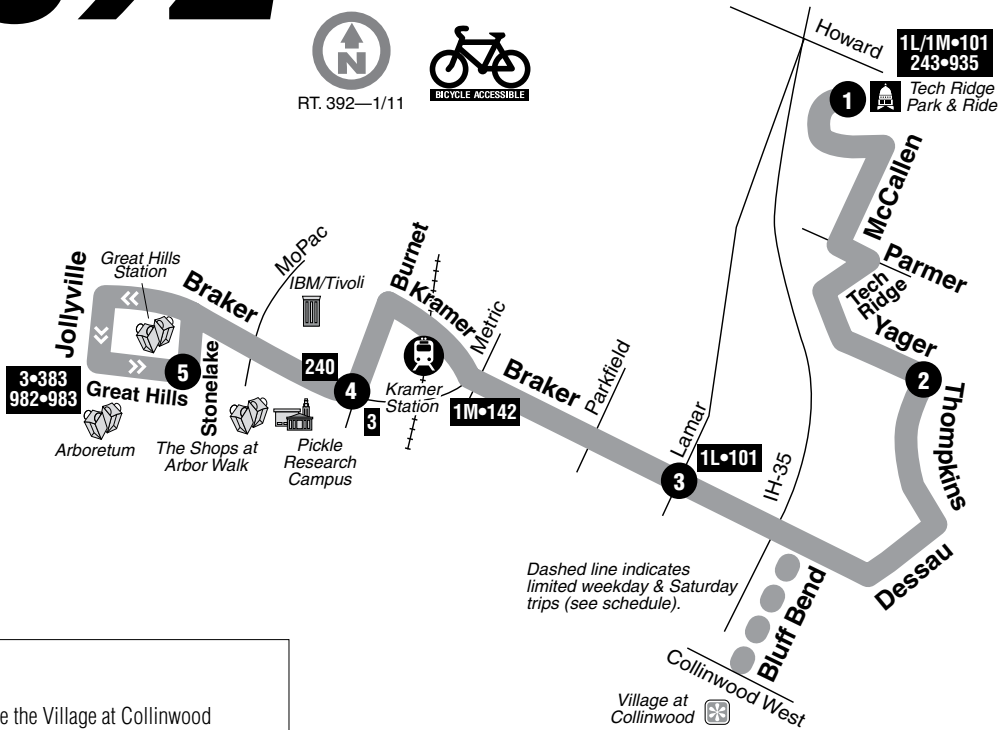

392

See route 1L/1M for map legend.

Braker

1L/1M-101
243-935
CARTS
Service to/from
Round Rock and
Georgetown

Dashed line indicates limited weekday & Saturday trips (see schedule).

Note:
A: These trips serve the Village at Collinwood only during times noted. Use times between timepoints two and three to estimate approximate arrival times.

For more information on CARTS service, please visit ridecarts.com

DESTINATIONS

- Tech Ridge Park & Ride
- Kramer Station
- Pickle Research Campus
- The Shops at Arbor Walk
- Arboretum

392 WEEKDAYS / WESTBOUND **392 WEEKDAYS / EASTBOUND**