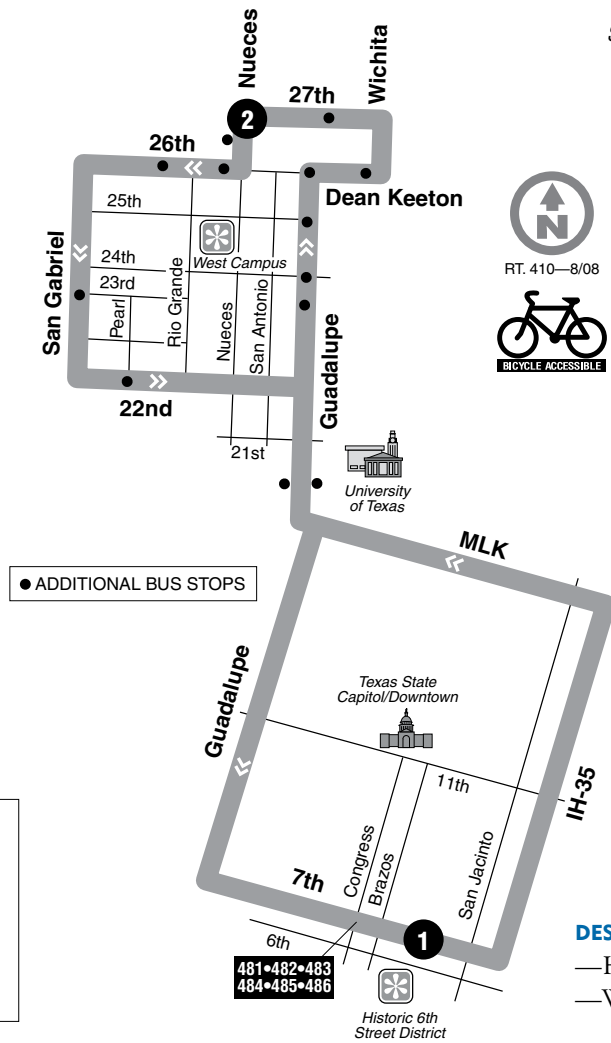

410

See route 1L/1M for map legend.

E-Bus/West Campus

Notes:
 This service operates on Thursday, Friday and Saturday only.
 Service operates during University of Texas school year, excluding breaks and summer.

DESTINATIONS
 —Historic 6th Street District
 —West Campus

410 THURS.-SAT./NORTHBOUND 410 THURS.-SAT./SOUTHBOUND

Departs 7th at San Jacinto		Nueces at 27th		To Route/Garage		Nueces at 27th		Arrives 7th at San Jacinto		To Route/Garage	
1	2	2	1	2	1	1	2	1	2	1	2
9:00	9:16					8:36	8:50				
9:20	9:36					8:56	9:10				
9:40	9:56					9:16	9:30				
10:00	10:16					9:36	9:50				
10:30	10:46					9:56	10:10				
10:45	11:01					10:16	10:30				
11:00	11:16					10:31	10:45				
11:15	11:31					10:46	11:00				
11:30	11:46					11:01	11:15				
11:45	12:01					11:16	11:30				
12:00	12:16					11:31	11:45				
12:15	12:31					11:46	12:00				
12:30	12:46					12:01	12:15				
12:45	1:01					12:16	12:30				
1:00	1:16					12:31	12:45				
1:15	1:31					12:46	1:00				
1:30	1:46					1:01	1:15				
1:45	2:01					1:16	1:30				
2:00	2:16					1:31	1:45				
2:15	2:31					1:46	2:00				
2:30	2:46	G				2:01	2:15				
2:45	3:01	G				2:16	2:30				
3:00	3:16	G				2:31	2:45				