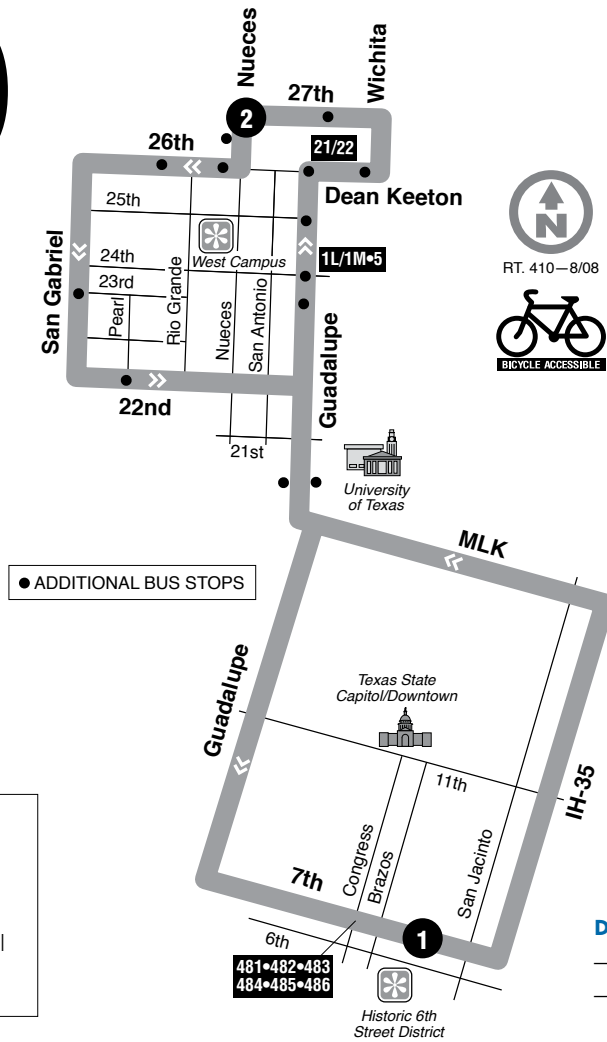

410

E-Bus/West Campus

See page 34 for map legend.

Notes:

This service operates on Thursday, Friday and Saturday only.

Service operates during University of Texas school year, excluding breaks and summer.

DESTINATIONS

- Historic 6th Street District
- West Campus

410 THURS.-SAT./NORTHBOUND

410 THURS.-SAT./SOUTHBOUND

DEPARTS 7TH AT SAN JACINTO		To Route/Garage	ARRIVES 7TH AT SAN JACINTO	
1	2		2	1
9:00	9:16		8:36	8:50
9:20	9:36		8:56	9:10
9:40	9:56		9:16	9:30
10:00	10:16		9:36	9:50
10:30	10:46		9:56	10:10
10:45	11:01		10:16	10:30
11:00	11:16		10:31	10:45
11:15	11:31		10:46	11:00
11:30	11:46		11:01	11:15
11:45	12:01		11:16	11:30
12:00	12:16		11:31	11:45
12:15	12:31		11:46	12:00
12:30	12:46		12:01	12:15
12:45	1:01		12:16	12:30
1:00	1:16		12:31	12:45
1:15	1:31		12:46	1:00
1:30	1:46		1:01	1:15
1:45	2:01		1:16	1:30
2:00	2:16		1:31	1:45
2:15	2:31		1:46	2:00
2:30	2:46	G	2:01	2:15
2:45	3:01	G	2:16	2:30
3:00	3:16	G	2:31	2:45