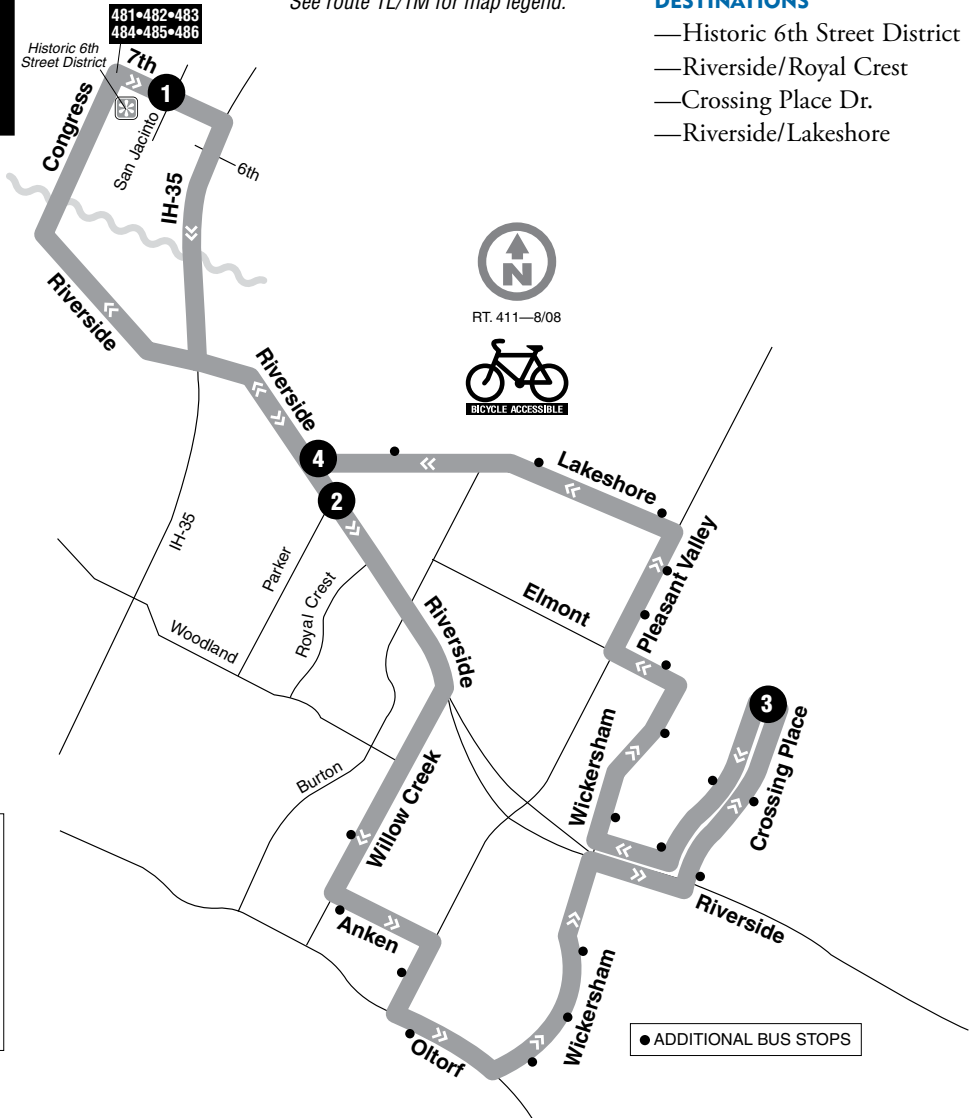

411

See route 1L/1M for map legend.

DESTINATIONS

- Historic 6th Street District
- Riverside/Royal Crest
- Crossing Place Dr.
- Riverside/Lakeshore

Notes:
 This service operates on Thursday, Friday and Saturday only.
 Service operates during University of Texas school year, excluding breaks and summer.

411 THURSDAY-SATURDAY COUNTERCLOCKWISE

1 7th at San Jacinto	2 Riverside at Parker	3 Crossing Place	4 Lakeshore at Riverside	1 7th at San Jacinto To Route/Garage
—	8:30	8:40	8:48	8:56
—	8:55	9:05	9:13	9:21
9:10	9:20	9:30	9:38	9:46
9:35	9:45	9:55	10:03	10:11
10:00	10:10	10:20	10:28	10:36
10:25	10:35	10:45	10:53	11:01
10:50	11:00	11:10	11:18	11:26
11:15	11:25	11:35	11:43	11:51
11:40	11:50	12:00	12:08	12:16
12:05	12:15	12:25	12:33	12:41
12:30	12:40	12:50	12:58	1:06
12:55	1:05	1:15	1:23	1:31
1:20	1:30	1:40	1:48	1:56
1:45	1:55	2:05	2:13	2:21
2:10	2:20	2:30	2:38	2:46
2:35	2:45	2:55	3:03	— G
3:00	3:10	3:20	3:28	— G