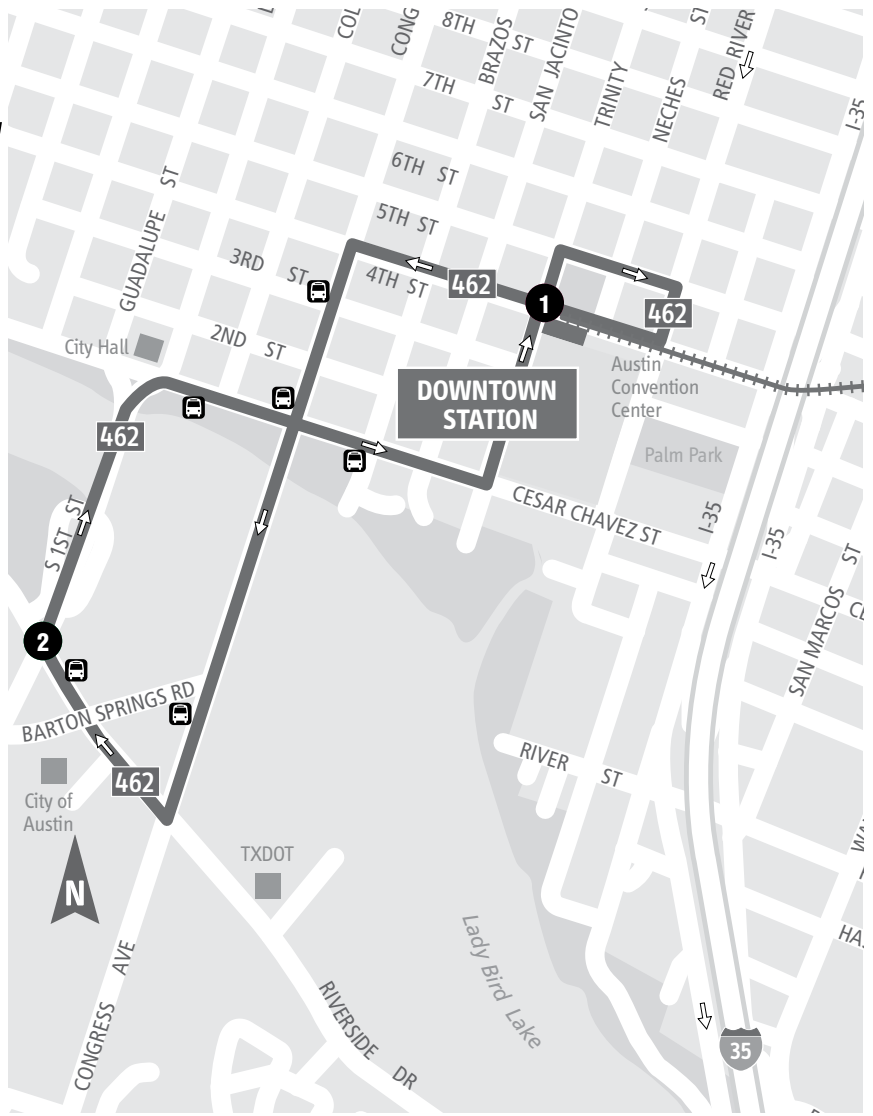

462

Downtown/Riverside

Look for these signs to connect with the Red Line

Additional Bus Stops

DESTINATIONS

- S. 1st St.
- City Hall

462 MON-FRI/CLOCKWISE				462 MON-FRI/CLOCKWISE			
TRAINS ARRIVE AT DOWNTOWN STATION	DEPARTS DOWNTOWN STATION 1	RIVERSIDE AT S. 1ST 2	ARRIVES DOWNTOWN STATION 1	DEPARTS DOWNTOWN STATION 1	RIVERSIDE AT S. 1ST 2	ARRIVES DOWNTOWN STATION 1	TRAINS DEPART DOWNTOWN STATION
6:27	6:30	6:35	6:44	3:18	3:26	3:37	3:45
7:02	7:05	7:12	7:22	3:53	4:01	4:12	4:20
7:37	7:40	7:47	7:57	4:28	4:36	4:47	4:55
8:12	8:15	8:22	8:32	5:01	5:11	5:22	5:30
8:35	8:38	8:45	8:55	5:36	5:46	5:57	6:05
8:56	8:59	9:06	9:16	6:11	6:21	6:32	6:40

Morning

Afternoon