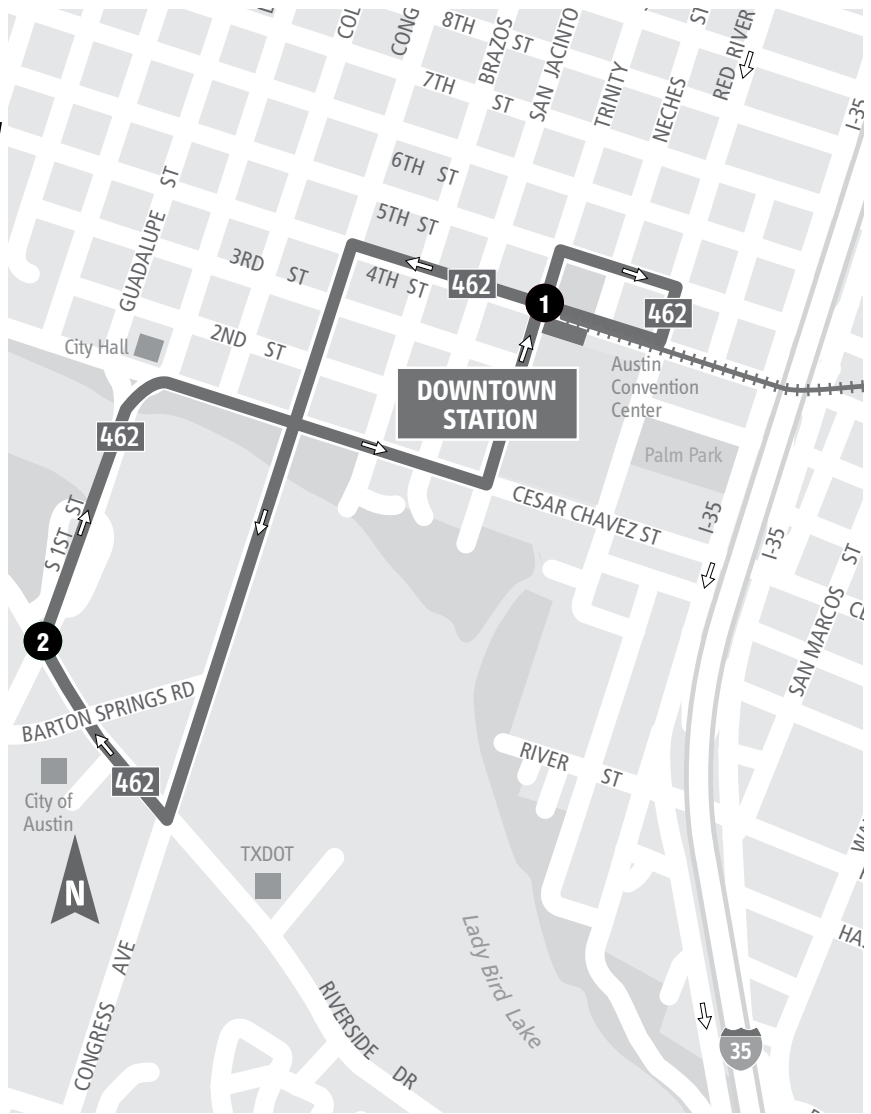

## Downtown/Riverside

**Coming soon. See [capmetro.org](http://capmetro.org) for details.**

### 462 MON-FRI/CLOCKWISE

462 MON-FRI/CLOCKWISE			462 MON-FRI/CLOCKWISE		
1	2	1	1	2	1
DEPARTS 4TH AT TRINITY	150 RIVERSIDE	ARRIVES 4TH AT TRINITY To Route/Garage	DEPARTS 4TH AT TRINITY	150 RIVERSIDE	ARRIVES 4TH AT TRINITY To Route/Garage
6:30	6:37	6:46	3:14	3:24	3:33
6:32	6:39	6:48	3:19	3:29	3:38
7:05	7:14	7:24	3:49	3:59	4:08
7:07	7:16	7:26	3:54	4:04	4:13
7:40	7:49	7:59	4:24	4:34	4:43
7:42	7:51	8:01	4:29	4:39	4:48
8:15	8:24	8:34	4:57	5:09	5:18
8:17	8:26	8:36	5:02	5:14	5:23
8:38	8:47	8:57	5:32	5:44	5:53
8:40	8:49	8:59	5:37	5:49	5:58
8:59	9:08	9:18 G	6:07	6:19	6:28 G
9:01	9:10	9:20 G	6:12	6:24	6:33 G