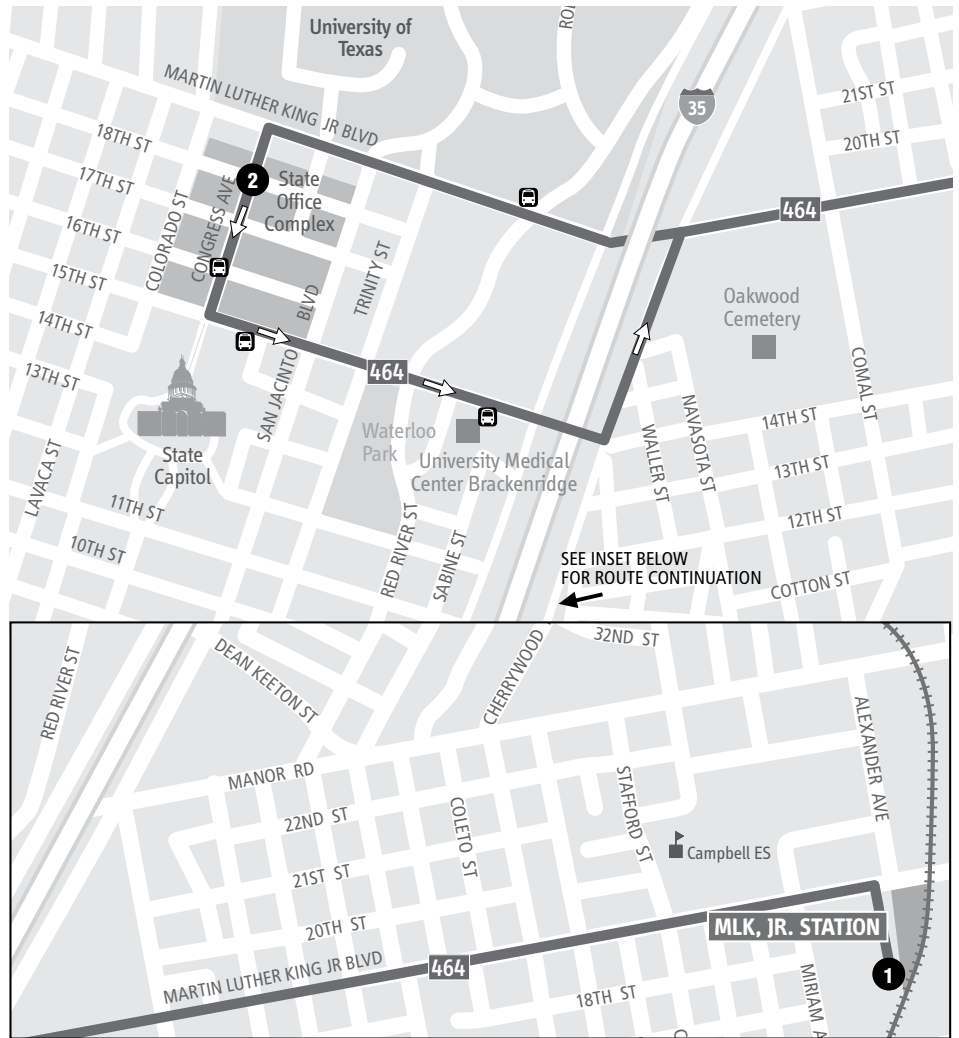

# 464

**MLK, Jr./Capitol**

Look for these signs to connect with the Red Line

**DESTINATIONS**

- State Office Complex
- State Capitol
- University Medical Center Brackenridge

464 MON-FRI/WESTBOUND			464 MON-FRI/EASTBOUND		
Trains Arrive MLK, Jr. Station	1 MLK, Jr. Station	2 Congress at 18th	2 Congress at 18th	1 MLK, Jr. Station	Trains Depart MLK, Jr. Station
6:39	6:42	6:48	6:51	7:05	7:27
7:27	7:30	7:36	7:36	7:50	8:02
8:02	8:05	8:11	8:11	8:25	8:37
8:37	8:40	8:46	8:46	9:00	9:22
9:22	9:25	9:31	9:31	9:44	9:56
3:25	3:27	3:33	3:33	3:47	3:55
3:55	4:01	4:08	4:08	4:22	4:30
4:30	4:36	4:43	4:43	4:57	5:05
5:05	5:11	5:18	5:18	5:32	5:40
5:40	5:43	5:50	5:50	6:04	6:14
6:14	6:14	6:21	6:21	6:35	6:43