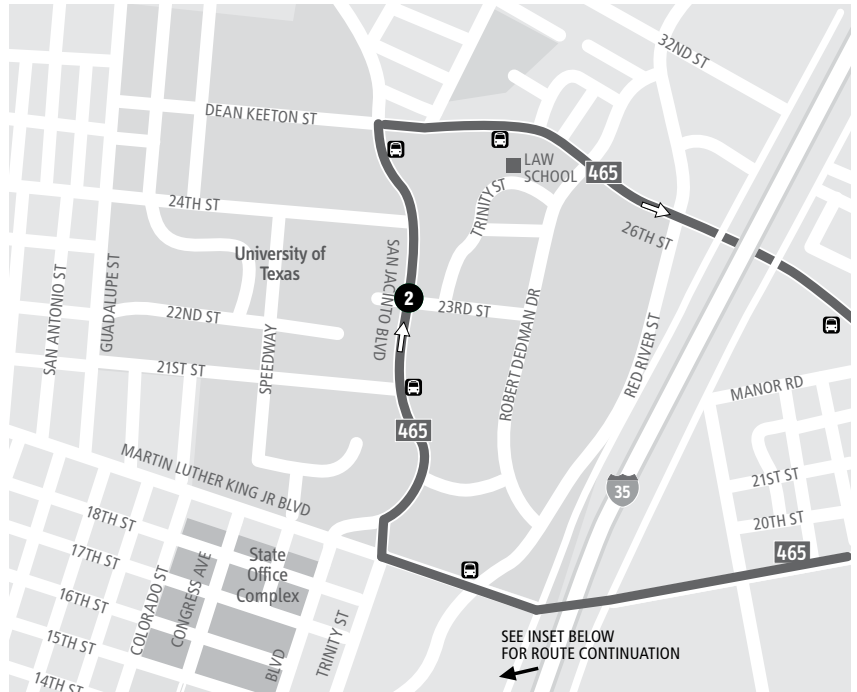

465

MLK, Jr./University of Texas

Look for these signs to connect with the Red Line

SEE INSET BELOW FOR ROUTE CONTINUATION

DESTINATIONS

—University of Texas

Additional Bus Stops

465 MON-FRI/CLOCKWISE

Trains Arrive MLK, Jr. Station	1 MLK, Jr. Station	2 San Jacinto at 23rd	1 MLK, Jr. Station	Trains Depart MLK, Jr. Station
—	6:42	6:52	7:02	7:27
7:27	7:30	7:40	7:50	8:02
8:02	8:05	8:15	8:25	8:37
8:37	8:40	8:50	9:00	9:22
9:22	9:25	9:35	9:45	9:56
9:56	9:59	10:08	10:18	10:25
—	10:31	10:40	10:50	10:58
10:58	11:01	11:10	11:20	11:25
—	11:31	11:40	11:50	11:58
11:58	12:01	12:10	12:20	12:25
—	12:31	12:40	12:50	12:58
12:58	1:01	1:10	1:20	1:25
—	1:31	1:40	1:50	1:58
1:58	2:01	2:10	2:20	2:25
—	2:31	2:41	2:52	2:58
—	2:56	3:06	3:17	3:25
3:25	3:26	3:36	3:47	3:58
3:58	3:59	4:10	4:22	4:29
4:29	4:34	4:45	4:57	5:04
5:04	5:09	5:20	5:32	6:14
—	5:43	5:54	6:06	6:14
—	6:12	6:23	6:35	6:43