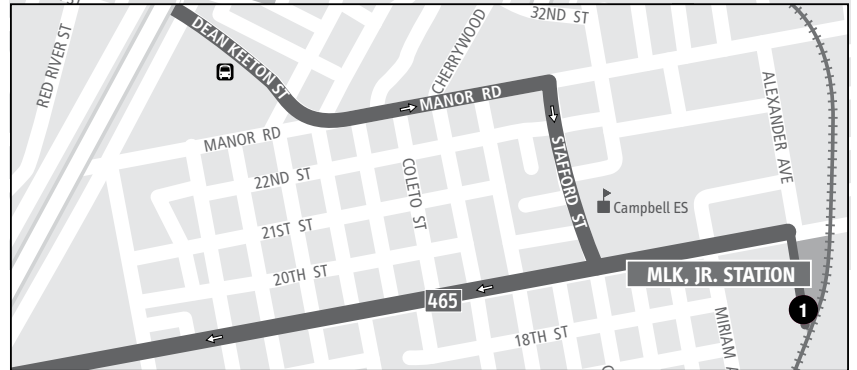

465

MLK, Jr./University of Texas

Look for these signs to connect with the Red Line

SEE INSET BELOW FOR ROUTE CONTINUATION

DESTINATIONS

—University of Texas

Additional Bus Stops

465 MON-FRI/CLOCKWISE

Trains Arrive MLK, Jr. Station	1 MLK, Jr. Station	2 San Jacinto at 23rd	1 MLK, Jr. Station	Trains Depart MLK, Jr. Station
—	6:42	6:52	7:02	7:27
7:27	7:30	7:40	7:50	8:02
8:02	8:05	8:15	8:25	8:37
8:37	8:40	8:50	9:00	9:22
9:22	9:25	9:35	9:45	9:56
9:56	9:59	10:08	10:18	10:25
—	10:31	10:40	10:50	10:58
10:58	11:01	11:10	11:20	11:25
—	11:31	11:40	11:50	11:58
11:58	12:01	12:10	12:20	12:25
—	12:31	12:40	12:50	12:58
12:58	1:01	1:10	1:20	1:25
—	1:31	1:40	1:50	1:58
1:58	2:01	2:10	2:20	2:25
—	2:31	2:41	2:52	2:58
—	2:56	3:06	3:17	3:25
3:25	3:26	3:36	3:47	3:58
3:58	3:59	4:10	4:22	4:29
4:29	4:34	4:45	4:57	5:04
5:04	5:09	5:20	5:32	6:14
—	5:43	5:54	6:06	6:14
—	6:12	6:23	6:35	6:43