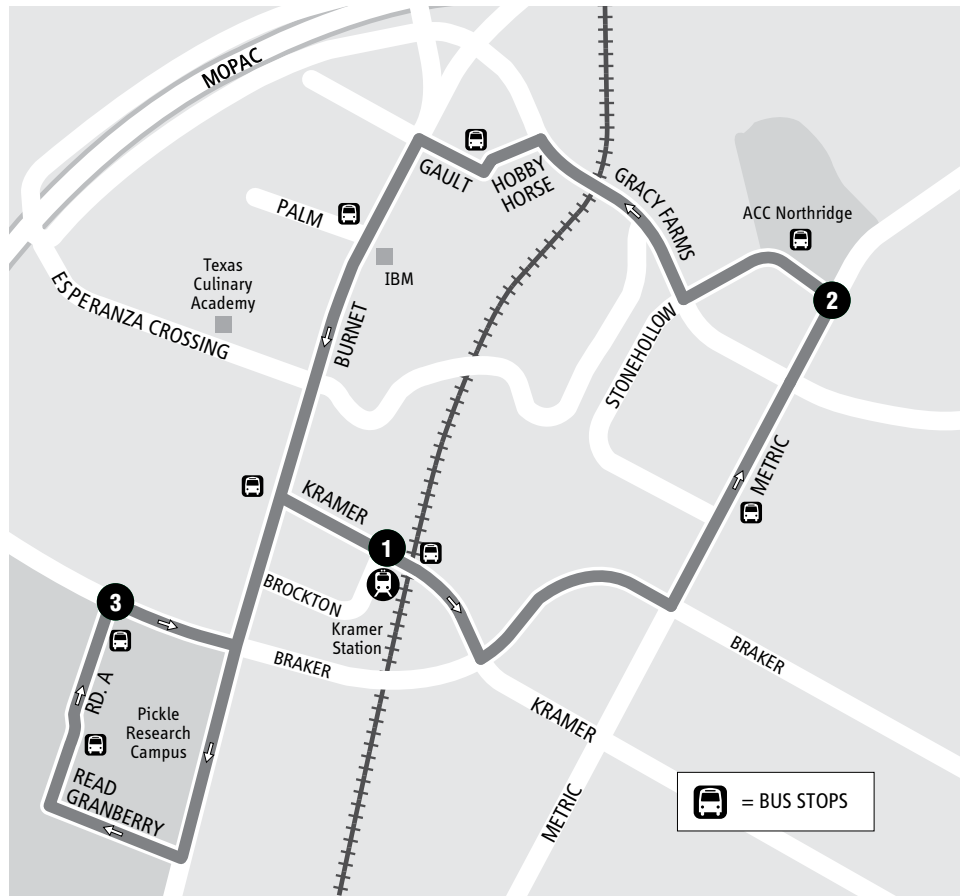

466

Kramer

Look for these signs to connect with the Red Line

Additional Bus Stops

DESTINATIONS

- Kramer Station
- ACC Northridge
- IBM
- Pickle Research Campus

= BUS STOPS

466 MON-FRI/COUNTERCLOCKWISE

Trains Arrive Kramer Station	① Kramer Station	② ACC Northridge	③ Pickle Research Campus	① Kramer Station	Trains Depart Kramer Station
6:24	6:27	6:34	6:43	6:49	—
7:10	7:13	7:21	7:32	7:38	7:44
7:45	7:48	7:56	8:07	8:13	8:19
8:20	8:23	8:31	8:42	8:48	8:54
9:05	9:08	9:15	9:24	9:30	9:40
9:39	9:42	9:49	9:58	10:04	10:13
—	10:15	10:22	10:31	10:37	10:42
10:41	10:44	10:51	11:00	11:06	—
—	11:12	11:19	11:28	11:34	11:42
11:41	11:44	11:51	12:00	12:06	—
—	12:12	12:19	12:28	12:34	12:42
12:41	12:44	12:51	1:00	1:06	—
—	1:11	1:18	1:27	1:33	1:42
1:41	1:44	1:51	2:00	2:06	—
—	2:11	2:18	2:27	2:33	2:42
2:41	2:44	2:51	3:00	3:06	—
3:08	3:11	3:18	3:27	3:33	3:42
3:08	3:37	3:47	3:57	4:04	4:12
3:41	4:12	4:22	4:32	4:39	4:47
4:12	4:47	4:57	5:07	5:14	5:22
4:47	5:22	5:32	5:42	5:49	5:57
—	5:53	6:03	6:13	6:20	—
5:57	6:22	6:32	6:42	6:49	6:57
6:57	7:00	7:10	7:20	7:27	—