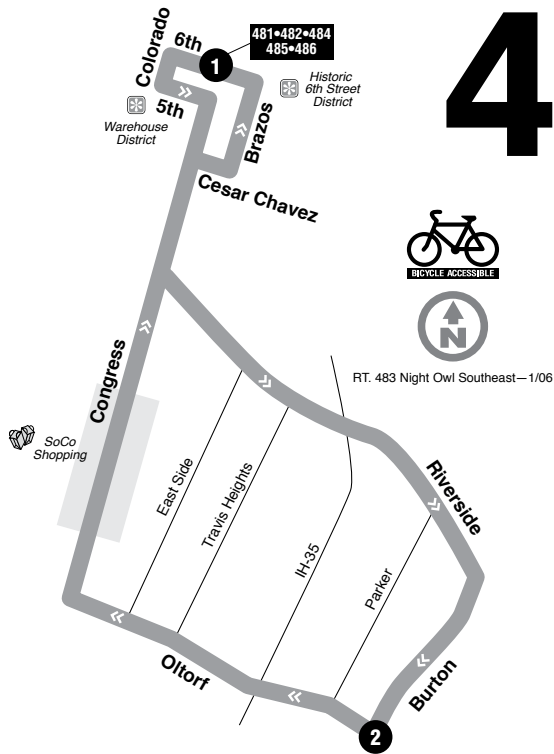

DESTINATIONS

- Historic 6th Street District
- Warehouse District
- SoCo Shopping
- Oltorf/Burton

483

Night Owl Southeast

483 TUESDAY-SUNDAY/NORTHBOUND

483 TUESDAY-SUNDAY/SOUTHBOUND

OLTORF AT BURTON 2	6TH AT CONGRESS 1	To Route/Garage	6TH AT CONGRESS 1	OLTORF AT BURTON 2	To Route/Garage
12:24 a.m.	12:37	482	12:10 a.m.	12:24	
1:24	1:37	481	1:10	1:24	
2:24	2:37	481	2:10	2:24	
3:24	3:37	G	3:10	3:24	