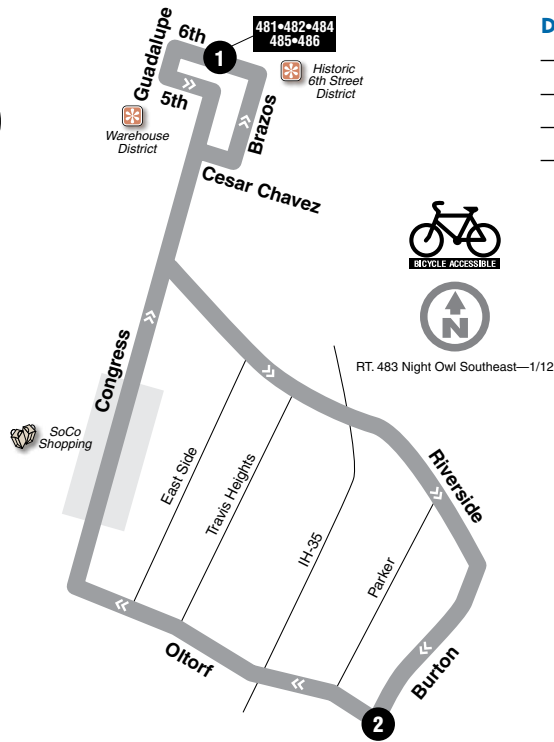

# 483

**Night Owl Southeast**

### DESTINATIONS

- Historic 6th Street District
- Warehouse District
- SoCo Shopping
- Oltorf/Burton

**483 TUESDAY-SUNDAY/NORTHBOUND**      **483 TUESDAY-SUNDAY/SOUTHBOUND**

2 Oltorf at Burton	1 6th at Congress	To Route/Garage	1 6th at Congress	2 Oltorf at Burton	To Route/Garage
12:24 a.m.	12:37	482	12:10 a.m.	12:24	
1:24	1:37	481	1:10	1:24	
2:24	2:37	481	2:10	2:24	
3:24	3:37	G	3:10	3:24	