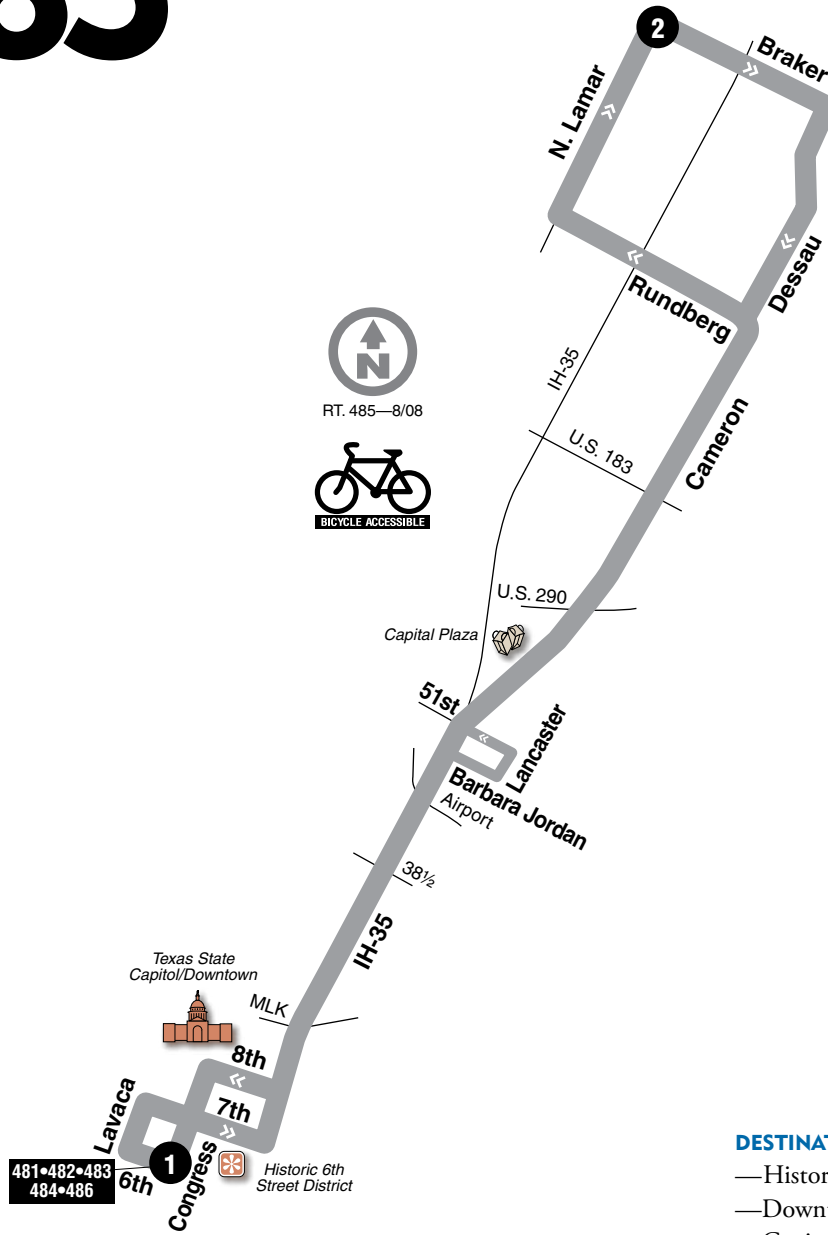

# 485

See route 1L/1M for map legend.

## 485 TUESDAY-SUNDAY/NORTHBOUND

6th at Congress	N. Lamar at Braker	To Route/Garage
1	2	
12:10 a.m.	12:40	
1:10	1:40	
2:10	2:40	
3:10	3:40	

## 485 TUESDAY-SUNDAY/SOUTHBOUND

N. Lamar at Braker	6th at Congress	To Route/Garage
2	1	
12:40 a.m.	1:05	
1:40	2:05	
2:40	3:05	
3:40	4:05	G