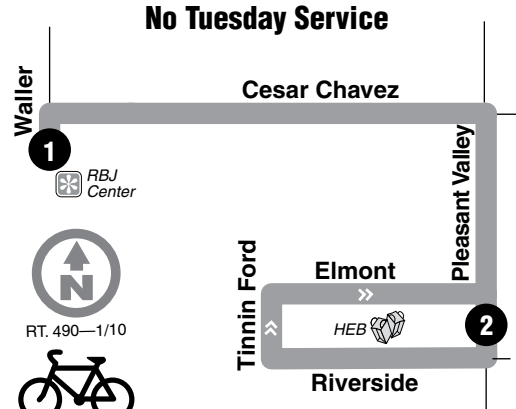

490

See route 1L/1M for map legend.

DESTINATIONS

- RBJ Center
- Multi-Center/Comal Street
- Lakeside Apartments
- HEB Riverside

HEB Shuttle

MONDAY & THURSDAY

WEDNESDAY & FRIDAY

490 MONDAY 490 WEDNESDAY

| 1 Multi-Center | 2 Lakeside Apts. | 3 HEB Riverside | 1 Multi-Center | To Route/Garage | 1 RBJ Center | 2 HEB Riverside | 1 RBJ Center | To Route/Garage |
|----------------|------------------|-----------------|----------------|-----------------|--------------|-----------------|--------------|-----------------|
| 1:25 | 1:28 | 1:43 | 1:55 | | 1:25 | 1:38 | 1:51 | |
| 1:58 | 2:01 | 2:16 | 2:28 | | 2:00 | 2:13 | 2:26 | |
| 2:31 | 2:34 | 2:49 | 3:01 | | 2:35 | 2:48 | 3:01 | |
| 3:04 | 3:07 | 3:22 | 3:34 | | 3:10 | 3:23 | 3:36 | G |
| 3:37 | 3:40 | 3:55 | 4:07 | | | | | |
| 4:07 | 4:10 | — | — | G | | | | |

490 THURSDAY 490 FRIDAY

| 1 Multi-Center | 2 Lakeside Apts. | 3 HEB Riverside | 1 Multi-Center | To Route/Garage | 1 RBJ Center | 2 HEB Riverside | 1 RBJ Center | To Route/Garage |
|----------------|------------------|-----------------|----------------|-----------------|--------------|-----------------|--------------|-----------------|
| 10:22 | 10:25 | 10:40 | 10:52 | | 10:55 | 11:08 | 11:21 | |
| 10:55 | 10:58 | 11:13 | 11:25 | | 11:30 | 11:43 | 11:56 | |
| 11:28 | 11:31 | 11:46 | 11:58 | | 12:05 | 12:18 | 12:31 | |
| 12:01 | 12:04 | 12:19 | 12:31 | | 12:40 | 12:53 | 1:06 | G |
| 12:34 | 12:37 | 12:52 | 1:04 | | | | | |
| 1:04 | 1:07 | — | — | G | | | | |