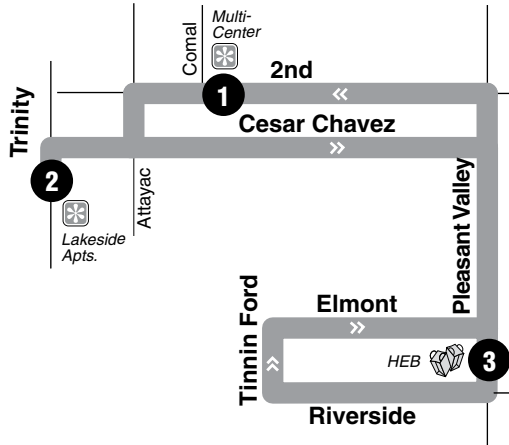

490

See route 1L/1M for map legend.

DESTINATIONS

- RBJ Center
- Multi-Center/Comal Street
- Lakeside Apartments
- HEB Riverside

HEB Shuttle

MONDAY & THURSDAY

WEDNESDAY & FRIDAY

490 MONDAY 490 WEDNESDAY

| 1 Multi-Center | 2 Lakeside Apts. | 3 HEB Riverside | 1 Multi-Center | To Route/Garage | 1 RBJ Center | 2 HEB Riverside | 1 RBJ Center | To Route/Garage |
|----------------|------------------|-----------------|----------------|-----------------|--------------|-----------------|--------------|-----------------|
| 1:25 | 1:28 | 1:43 | 1:55 | | 1:25 | 1:38 | 1:51 | |
| 1:58 | 2:01 | 2:16 | 2:28 | | 2:00 | 2:13 | 2:26 | |
| 2:31 | 2:34 | 2:49 | 3:01 | | 2:35 | 2:48 | 3:01 | |
| 3:04 | 3:07 | 3:22 | 3:34 | | 3:10 | 3:23 | 3:36 | G |
| 3:37 | 3:40 | 3:55 | 4:07 | | | | | |
| 4:07 | 4:10 | — | — | G | | | | |

490 THURSDAY 490 FRIDAY

| 1 Multi-Center | 2 Lakeside Apts. | 3 HEB Riverside | 1 Multi-Center | To Route/Garage | 1 RBJ Center | 2 HEB Riverside | 1 RBJ Center | To Route/Garage |
|----------------|------------------|-----------------|----------------|-----------------|--------------|-----------------|--------------|-----------------|
| 10:22 | 10:25 | 10:40 | 10:52 | | 10:55 | 11:08 | 11:21 | |
| 10:55 | 10:58 | 11:13 | 11:25 | | 11:30 | 11:43 | 11:56 | |
| 11:28 | 11:31 | 11:46 | 11:58 | | 12:05 | 12:18 | 12:31 | |
| 12:01 | 12:04 | 12:19 | 12:31 | | 12:40 | 12:53 | 1:06 | G |
| 12:34 | 12:37 | 12:52 | 1:04 | | | | | |
| 1:04 | 1:07 | — | — | G | | | | |