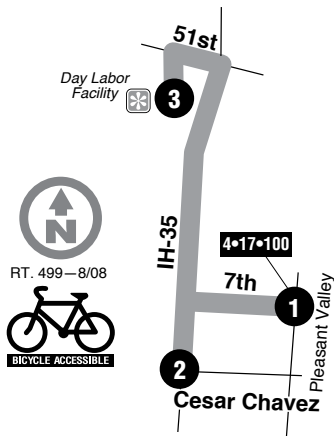

DESTINATIONS

- —7th/Pleasant Valley
- —IH-35/Cesar Chavez
- —Day Labor Facility

499 NORTHBOUND/WEEKDAYS

7TH AT PLEASANT VALLEY 1	IH-35 AT CESAR CHAVEZ 2	51ST AT IH-35 3	To Route/Garage
—	4:45	4:53	300
5:09	—	5:22	7
—	5:25	5:33	101
—	6:45	6:53	101

Morning

499

Day Labor

Effective August 23, 2009—January 16, 2010 | 143