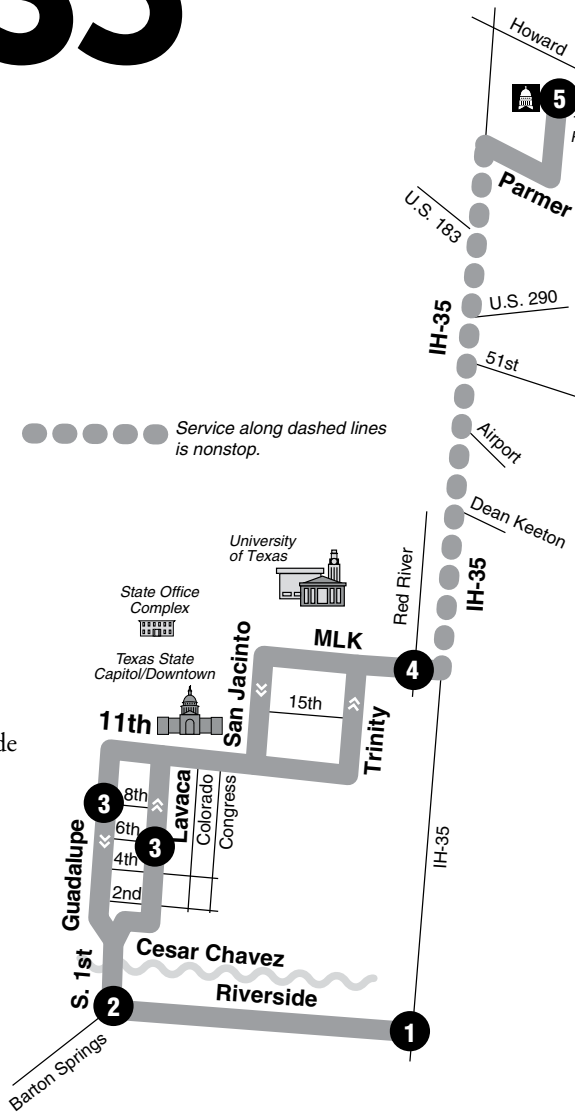

935

See route 1L/1M for map legend.

Tech Ridge Express

DESTINATIONS

- Tech Ridge Park & Ride
- University of Texas
- State Office Complex
- Texas State Capitol/Downtown
- Riverside/South 1st

Service to/from Round Rock and Georgetown
CARTS
 1L/1M • 101 • 135
 243 • 392

Notes:
 Southbound—after departing Tech Ridge Park & Ride, all buses are instructed to “make best time” as traffic and safety will allow. Thus, the scheduled times for arrival to the University and downtown areas are approximate.
 Northbound—all buses are instructed to adhere to all timepoints within the downtown area. After departing MLK/Red River, all buses are instructed to “make best time” as traffic and safety will allow. Thus, the scheduled times for arrival to Tech Ridge Park & Ride are approximate.
 After departing Tech Ridge Park & Ride, service will be “drop-off” only (no additional passengers will be allowed to board).
 After arriving at Tech Ridge Park & Ride, some trips will continue to Route 135.
 For more information on CARTS service, please visit ridecarts.com