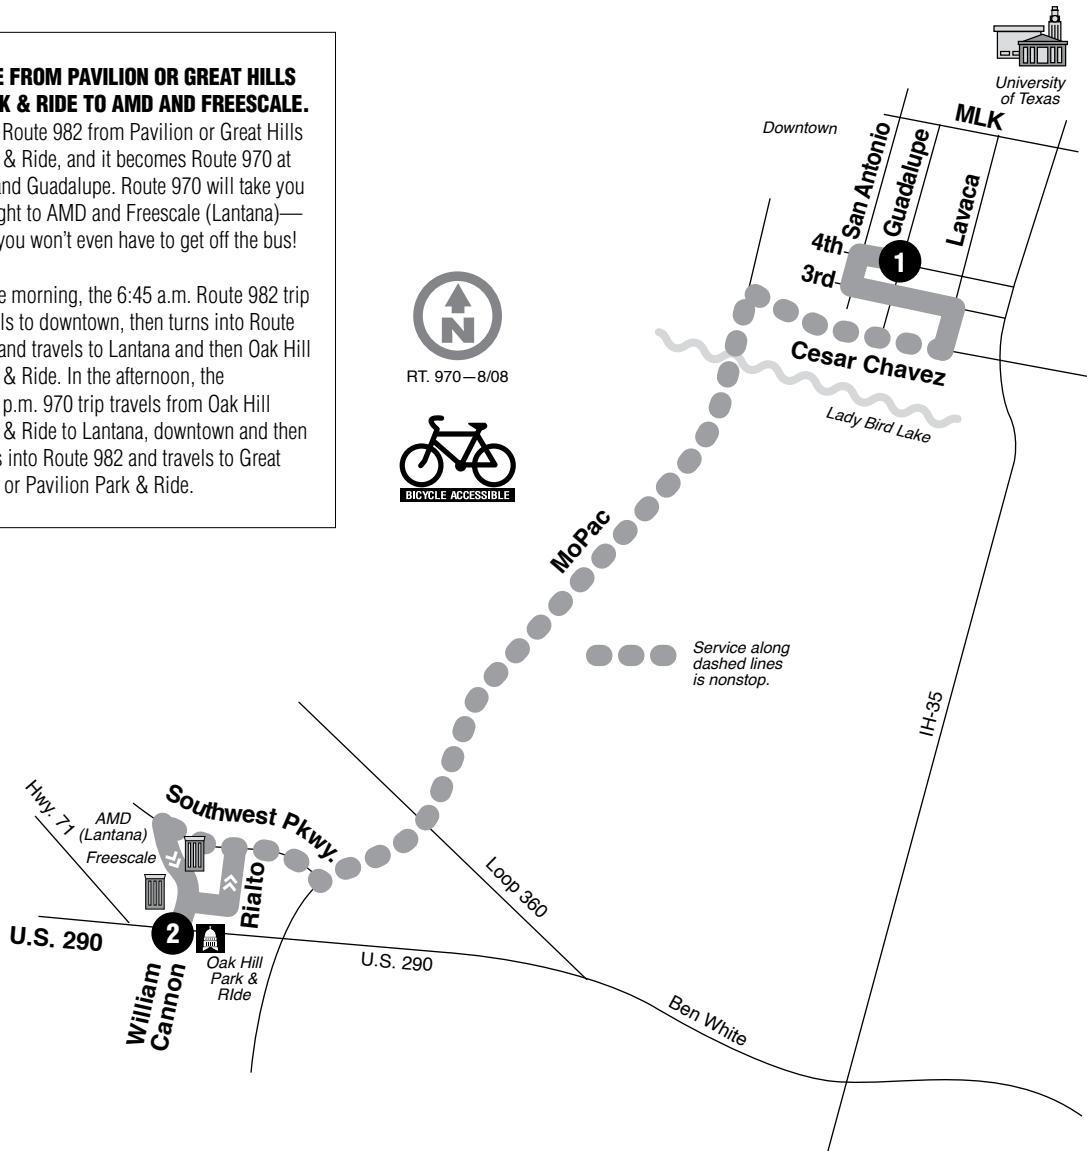

**DESTINATIONS**

- Oak Hill Park & Ride
- Freescale
- AMD (Lantana)
- Downtown

See page 34 for map legend.

## Lantana Express

**RIDE FROM PAVILION OR GREAT HILLS PARK & RIDE TO AMD AND FREESCALE.**

Take Route 982 from Pavilion or Great Hills Park & Ride, and it becomes Route 970 at 4th and Guadalupe. Route 970 will take you straight to AMD and Freescale (Lantana)—and you won't even have to get off the bus!

In the morning, the 6:45 a.m. Route 982 trip travels to downtown, then turns into Route 970 and travels to Lantana and then Oak Hill Park & Ride. In the afternoon, the 4:45 p.m. 970 trip travels from Oak Hill Park & Ride to Lantana, downtown and then turns into Route 982 and travels to Great Hills or Pavilion Park & Ride.

970 WEEKDAYS/SOUTHBOUND		970 WEEKDAYS/NORTHBOUND	
4TH AT GUADALUPE	OAK HILL PARK & RIDE	OAK HILL PARK & RIDE	4TH AT GUADALUPE
<b>1</b>	<b>2</b>	<b>2</b>	<b>1</b>
6:47	7:12	4:39	5:15
7:30	7:55		982
	To Route/Garage		To Route/Garage
	171		