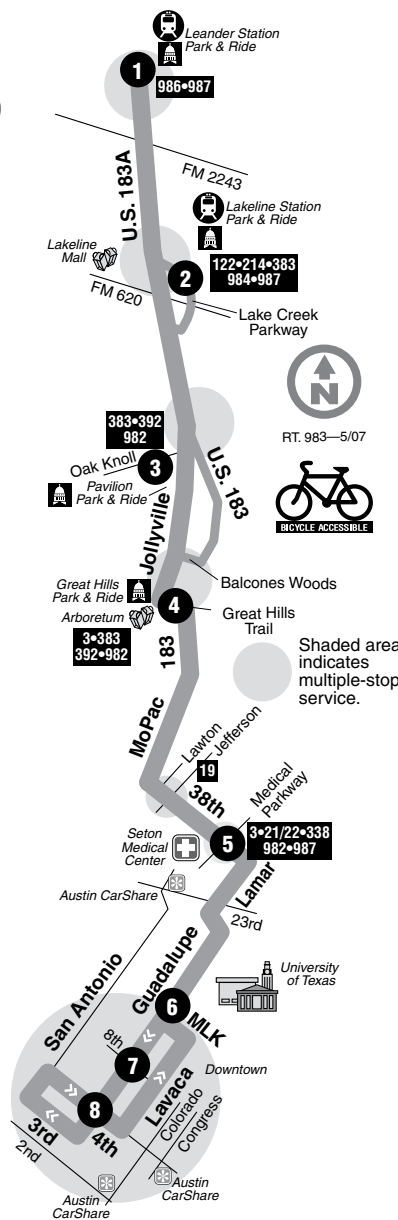

# N. U.S. 183 Express

# 983

See page 32 for map legend.

### DESTINATIONS

- Leander Station Park & Ride
- Lakeline Station Park & Ride
- Pavilion Park & Ride
- Great Hills Park & Ride
- Arboretum
- Seton Medical Center
- University of Texas
- Downtown

### Notes:

Southbound—after departing the Arboretum, all buses are instructed to “make best time” as traffic and safety will allow. Thus, the scheduled times for arrival to points along 38th St., the University and downtown areas are approximate.