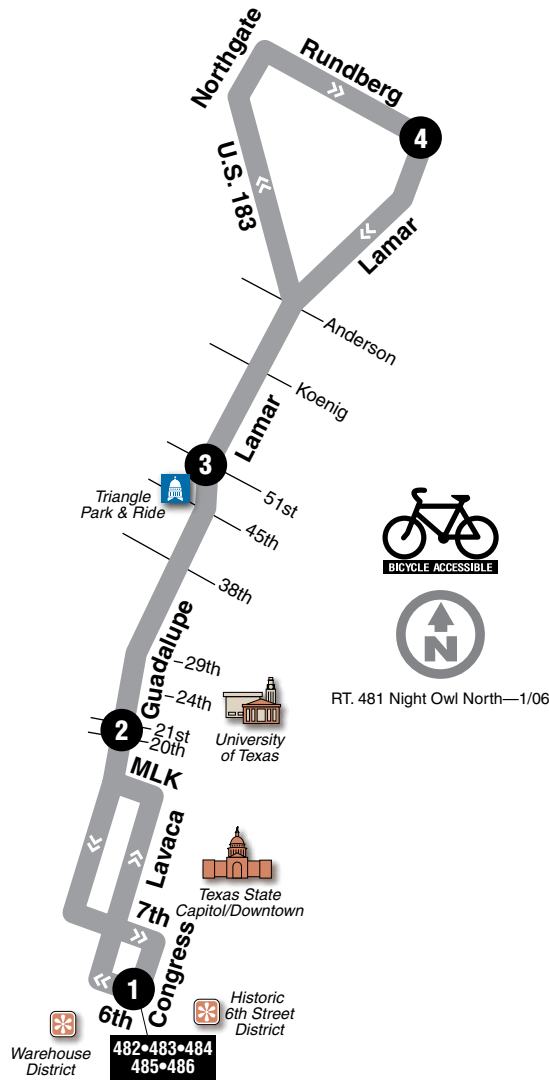

481

Night Owl North

DESTINATIONS

- Historic 6th Street District
- Downtown
- University of Texas
- Triangle Park & Ride
- Lamar/51st
- Lamar/Rundberg

See route 1L/1M for map legend.

481 TUESDAY–SUNDAY/NORTHBOUND | 481 TUESDAY–SUNDAY/SOUTHBOUND

1 6th at Congress	2 Guadalupe at 20th	3 Lamar at 51st	4 Lamar at Rundberg	To Route/Garage	4 Lamar at Rundberg	3 Lamar at 51st	2 Guadalupe at 21st	1 6th at Congress	To Route/Garage
12:10 a.m.	12:14	12:25	12:40		12:40 a.m.	12:48	12:55	1:01	483
12:40	12:44	12:55	1:10		1:10	1:18	1:25	1:31	482
1:10	1:14	1:25	1:40		1:40	1:48	1:55	2:01	483
1:40	1:44	1:55	2:10		2:10	2:18	2:25	2:31	482
2:10	2:14	2:25	2:40		2:40	2:48	2:55	3:01	483
2:40	2:44	2:55	3:10		3:10	3:18	3:25	3:31	G
3:10	3:14	3:25	3:40	G					

Did you know

On future planned Capital MetroRapid Bus routes, GPS technology will provide real-time bus arrival information that is electronically displayed at stops.