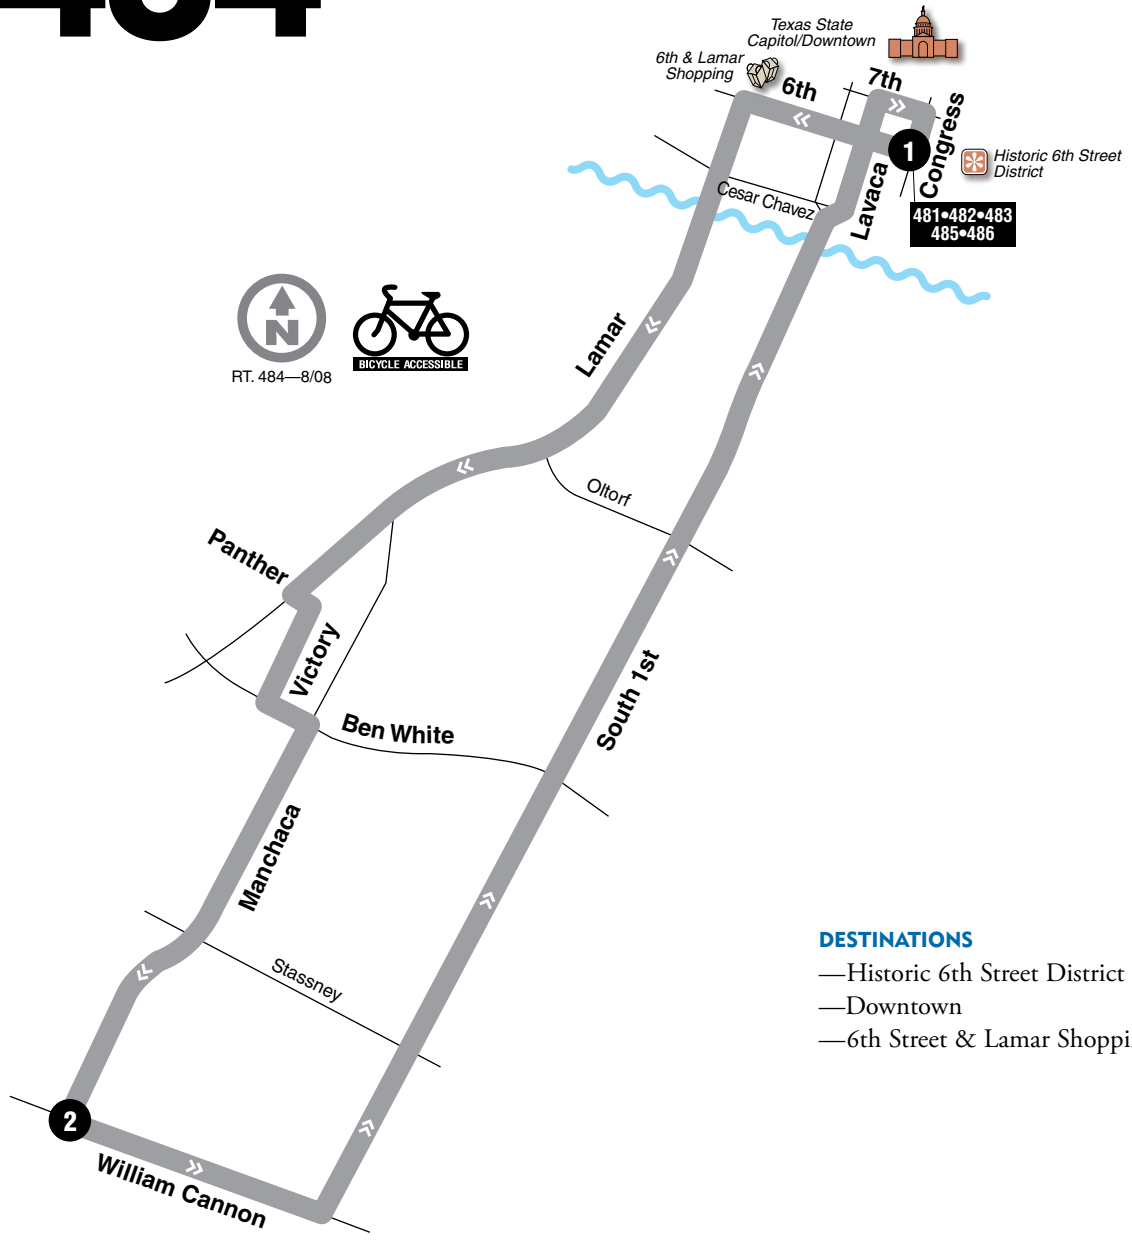

484

See route 1L/1M for map legend.

Night Owl Lamar/South 1st

DESTINATIONS

- Historic 6th Street District
- Downtown
- 6th Street & Lamar Shopping

484 TUESDAY-SUNDAY/SOUTHBOUND			484 TUESDAY-SUNDAY/NORTHBOUND		
-------------------------------	--	--	-------------------------------	--	--

1 6th at Congress	2 Manchaca at William Cannon	To Route/Garage	2 Manchaca at William Cannon	1 6th at Congress	To Route/Garage
12:40 a.m.	1:02		1:02 a.m.	1:26	
1:40	2:02		2:02	2:26	
2:40	3:02		3:02	3:26	G