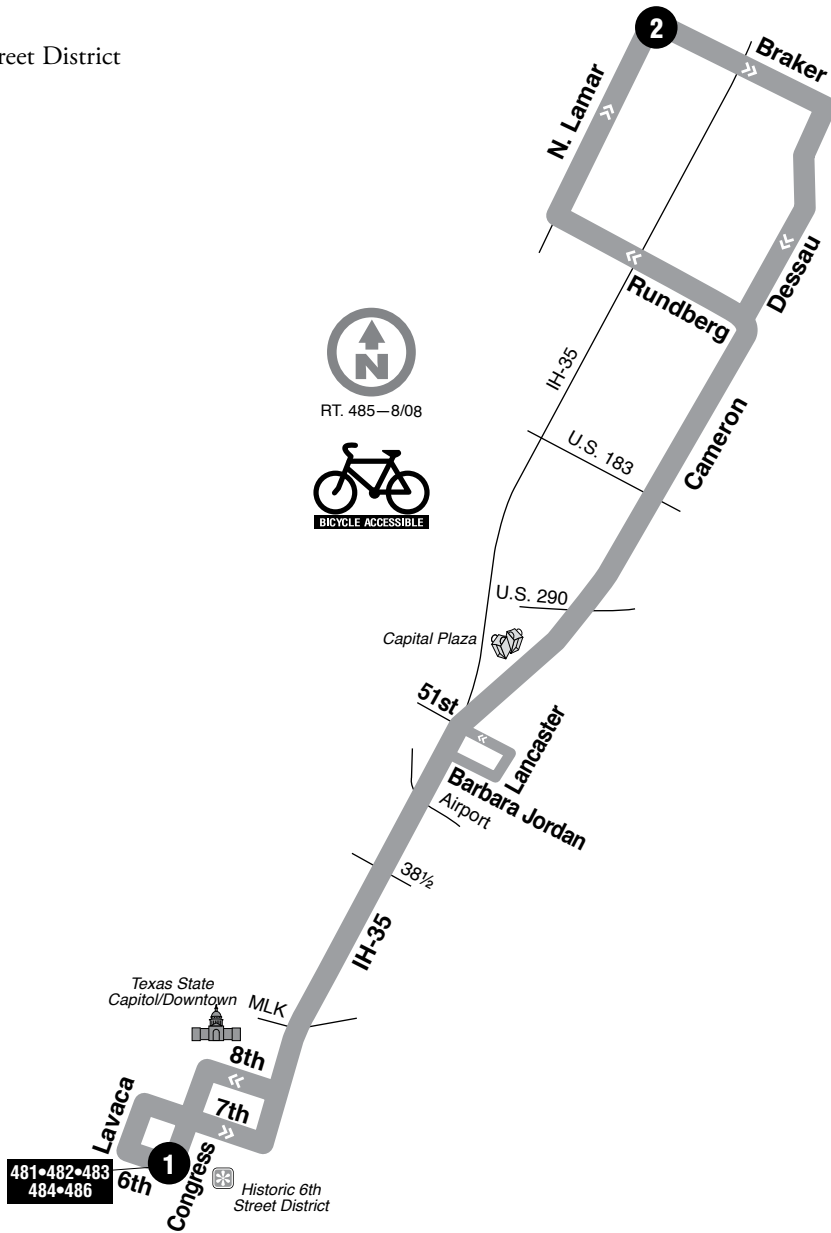

## DESTINATIONS

- Historic 6th Street District
- Downtown
- Capital Plaza

# Night Owl Cameron

485 TUESDAY–SUNDAY/NORTHBOUND			485 TUESDAY–SUNDAY/SOUTHBOUND		
6TH AT CONGRESS <b>1</b>	N. LAMAR AT BRAKER <b>2</b>	To Route/Garage	N. LAMAR AT BRAKER <b>2</b>	6TH AT CONGRESS <b>1</b>	To Route/Garage
12:10 a.m.	12:40		12:40 a.m.	1:05	
1:10	1:40		1:40	2:05	
2:10	2:40		2:40	3:05	
3:10	3:40		3:40	4:05	G