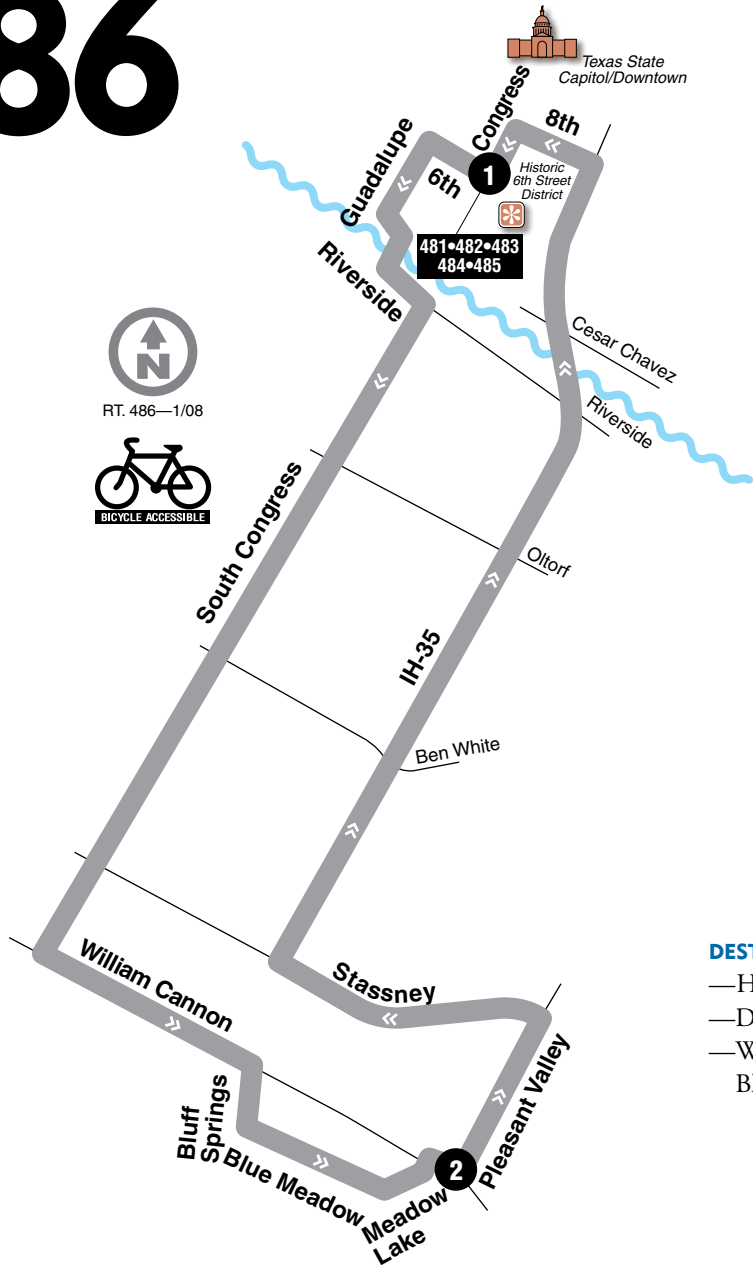

Night Owl Dove Springs

486

See route 1L/1M for map legend.

DESTINATIONS

- Historic 6th Street District
- Downtown
- William Cannon at Bluff Springs

486 TUESDAY-SUNDAY/SOUTHBOUND **486 TUESDAY-SUNDAY/NORTHBOUND**

1 6th at Congress	2 Pleasant Valley at William Cannon	To Route/Garage	2 Pleasant Valley at William Cannon	1 6th at Congress	To Route/Garage
12:10 a.m.	12:32		12:32 a.m.	12:59	
1:10	1:32		1:32	1:59	
2:10	2:32		2:32	2:59	
3:10	3:32		3:32	3:59	G