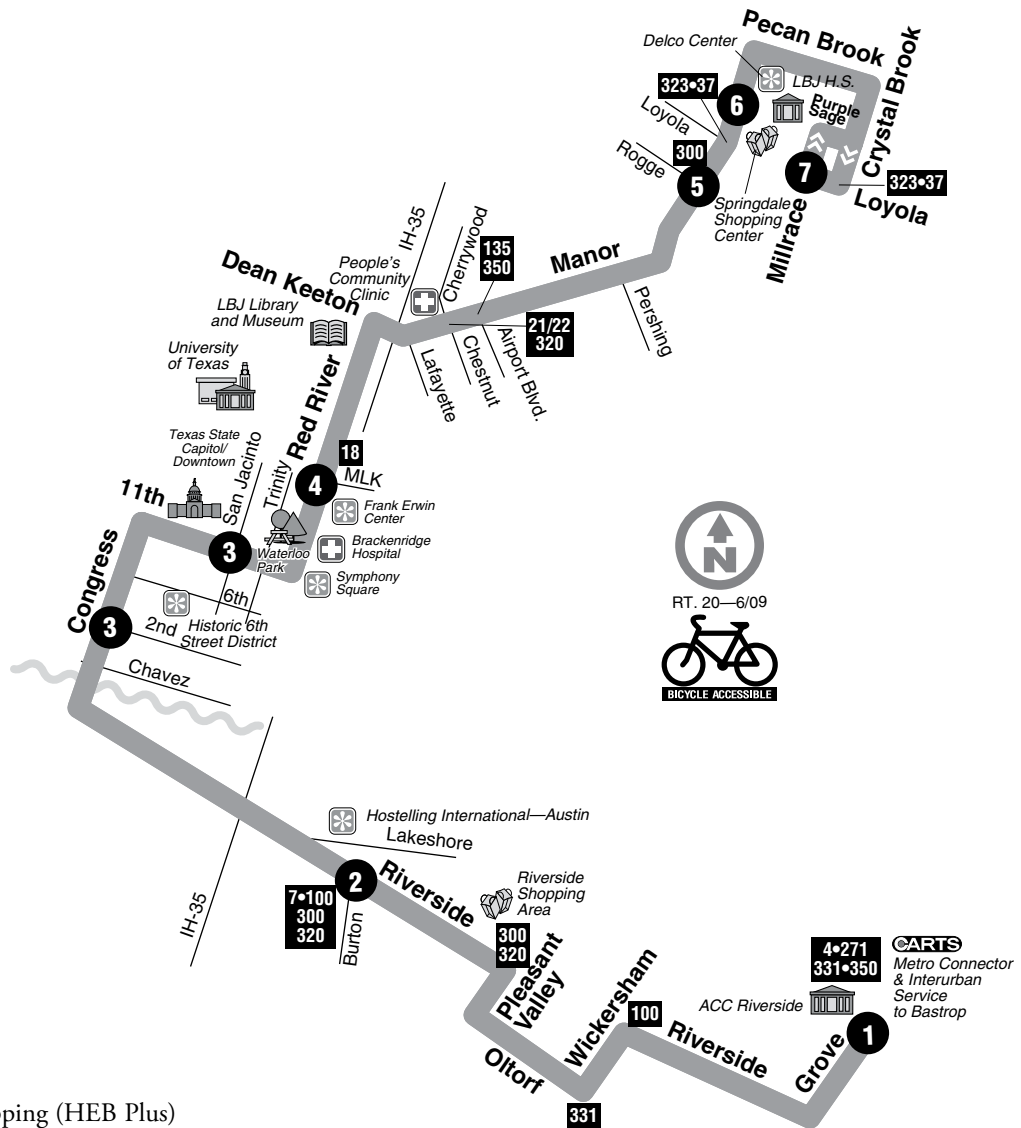

20

Manor/Riverside

DESTINATIONS

- ACC Riverside
- East Riverside Shopping (HEB Plus)
- Historic 6th Street District
- Texas State Capitol/Downtown
- Waterloo Park
- Symphony Square
- Brackenridge Hospital
- Frank Erwin Center
- University of Texas
- LBJ Library & Museum
- Springdale Shopping Center
- Delco Center
- LBJ High School