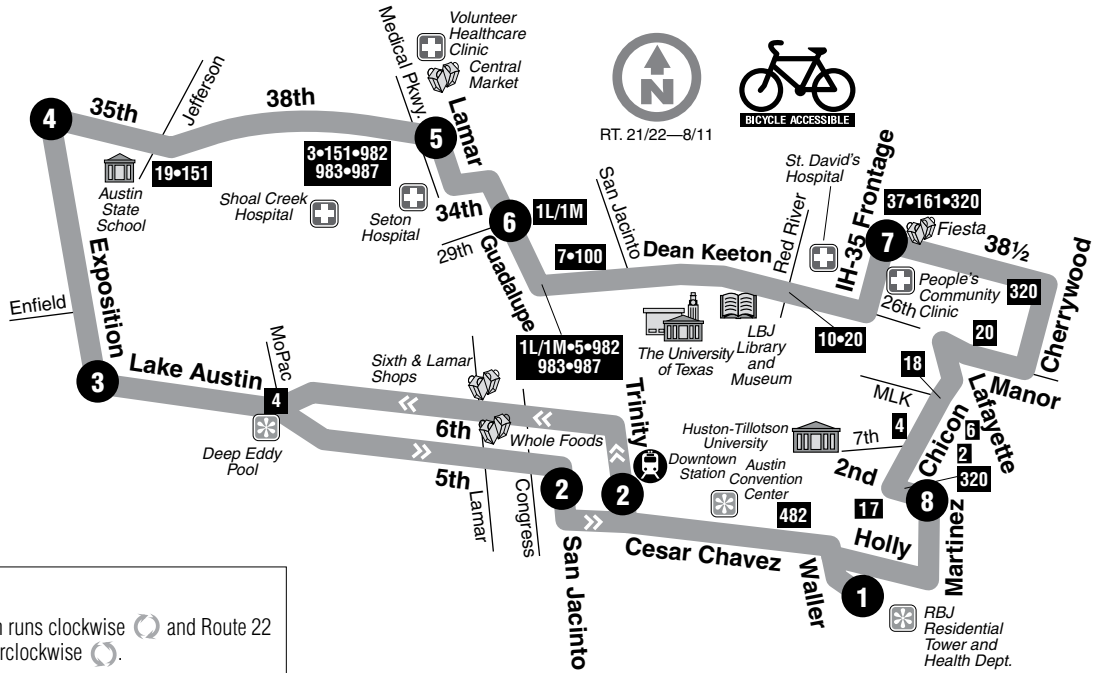

21/22

DESTINATIONS

- —RBJ Residential Towers
- —Austin Convention Center
- —Downtown Station
- —6th & Lamar Shops
- —Deep Eddy Pool
- —Central Market
- —Seton Hospital
- —LBJ Library & Museum/ University of Texas
- —St. David's Hospital
- —Fiesta Mart
- —Huston-Tillotson University

Exposition/Chicon

Note:
Route 21 Exposition runs clockwise and Route 22 Chicon runs counterclockwise.

21 WEEKDAYS/CLOCKWISE   22 WEEKDAYS/COUNTERCLOCKWISE