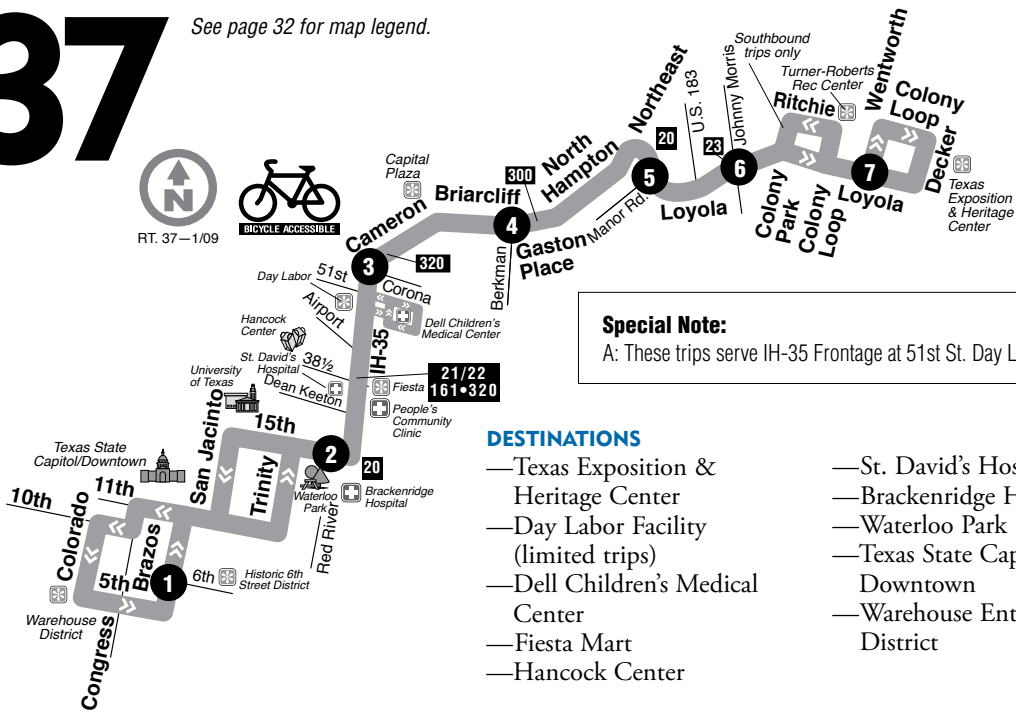

# 37

See page 32 for map legend.

**Special Note:**  
A: These trips serve IH-35 Frontage at 51st St. Day Labor Facility.

**DESTINATIONS**

- Texas Exposition & Heritage Center
- Day Labor Facility (limited trips)
- Dell Children's Medical Center
- Fiesta Mart
- Hancock Center
- St. David's Hospital
- Brackenridge Hospital
- Waterloo Park
- Texas State Capitol/Downtown
- Warehouse Entertainment District

### 37 SATURDAYS / NORTHBOUND

### 37 SUNDAYS / NORTHBOUND