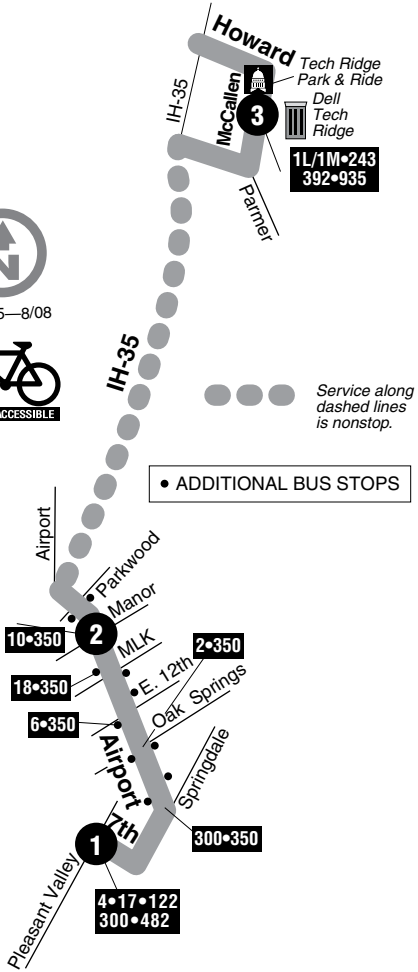

135

Dell Limited

RT. 135—8/08

Notes:
 Buses on the Limited routes stop less often. Typically, Flyers offer direct service between neighborhoods and the UT campus or downtown Austin.

Northbound—all buses are instructed to adhere to all timepoints. After departing Airport/Parkwood, all buses are instructed to “make best time” as traffic and safety will allow. Thus, the scheduled times for arrival to Tech Ridge Park & Ride are approximate.

The 135 is a limited-stop service. Only bus stops listed on the schedule are served.

Service along dashed lines is nonstop.

- DESTINATIONS**
- 7th/Pleasant Valley
 - Airport/Manor
 - Dell
 - Tech Ridge Park & Ride

See route 1L/1M for map legend.

135 WEEKDAYS/NORTHBOUND				135 WEEKDAYS/SOUTHBOUND			
1	2	3	To Route/Garage	3	2	1	To Route/Garage
5:15	5:26	5:50	935	5:05	5:44	5:55	G
5:40	5:51	6:15	935	5:15	5:54	6:05	G
5:50	6:01	6:25	935	5:25	6:04	6:15	G
6:00	6:11	6:35	935	5:50	6:29	6:40	G
6:10	6:21	6:45	935	6:05	6:44	6:55	G
6:20	6:31	6:55	935	6:29	7:08	7:19	G
6:30	6:41	7:05	935	6:50	7:29	7:40	G
6:50	7:01	7:25	935	7:20	7:59	8:10	G