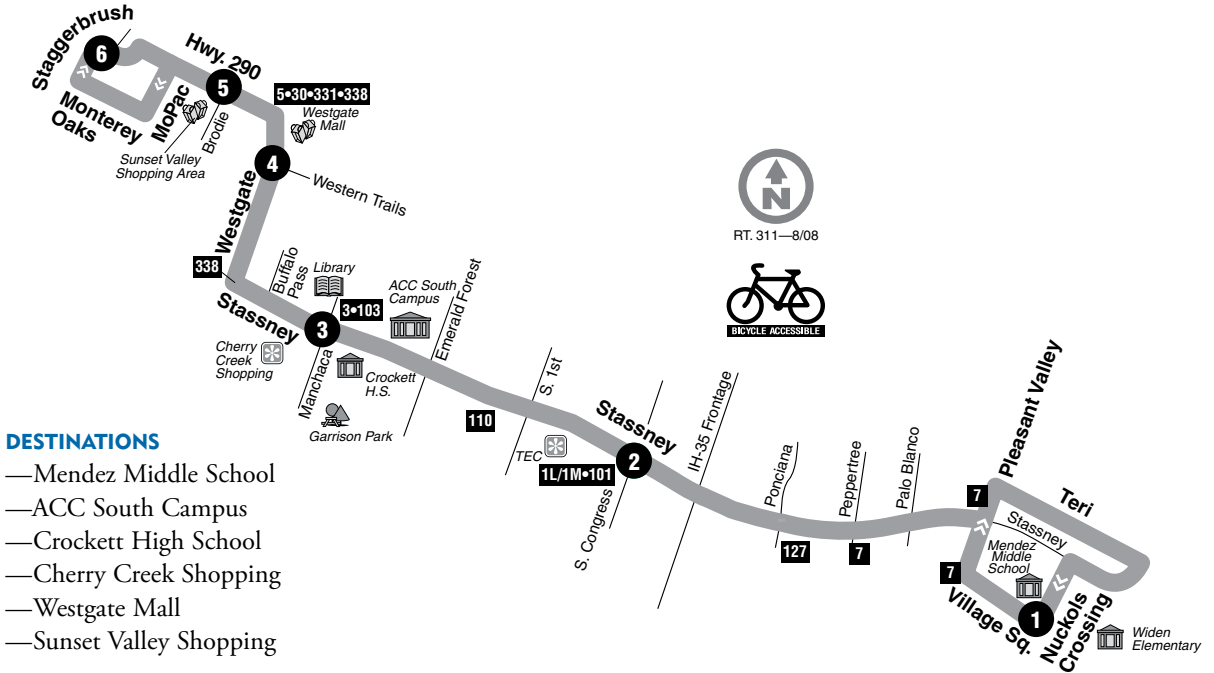

# 311

See route 1L/1M for map legend.

### DESTINATIONS

- Mendez Middle School
- ACC South Campus
- Crockett High School
- Cherry Creek Shopping
- Westgate Mall
- Sunset Valley Shopping

## 311 WEEKDAYS / WESTBOUND

1	2	3	4	5	6
Village Square at Nuckolls Crossing	Stansney at Congress	Stansney at Manchuca	Westgate at Western Trails	U.S. 290 at Brodie	Stagerbrush at Monterey Oaks
5:50	5:58	6:05	6:10	6:14	6:20
6:20	6:28	6:35	6:40	6:44	6:50
6:50	7:01	7:10	7:15	7:19	7:25
7:20	7:31	7:40	7:45	7:49	7:55
7:50	8:01	8:10	8:15	8:19	8:25
8:20	8:31	8:40	8:45	8:49	8:55
8:50	9:01	9:10	9:15	9:19	9:25
9:20	9:31	9:40	9:45	9:49	9:55
9:50	10:00	10:09	10:14	10:19	10:25
10:20	10:30	10:39	10:44	10:49	10:55
10:50	11:00	11:09	11:14	11:19	11:25
11:20	11:30	11:39	11:44	11:49	11:55
11:50	12:00	12:09	12:14	12:19	12:25
12:20	12:30	12:39	12:44	12:49	12:55
12:50	1:00	1:09	1:14	1:19	1:25
1:20	1:30	1:39	1:44	1:49	1:55
1:50	2:00	2:09	2:14	2:19	2:25
2:20	2:31	2:40	2:45	2:50	2:56
2:50	3:01	3:10	3:15	3:20	3:26
3:20	3:31	3:40	3:45	3:50	3:56
3:50	4:01	4:10	4:15	4:20	4:26
4:20	4:31	4:40	4:45	4:50	4:56
4:50	5:01	5:10	5:15	5:20	5:26
5:20	5:31	5:40	5:45	5:50	5:56
5:50	6:01	6:10	6:15	6:20	6:26
6:20	6:31	6:40	6:45	6:50	6:56
6:50	7:01	7:10	7:15	7:20	7:26
7:20	7:30	7:37	7:41	7:45	7:51
8:05	8:15	8:22	8:26	8:30	8:36
8:50	9:00	9:07	9:11	9:15	9:21
9:35	9:45	9:52	9:56	10:00	10:06
10:20	10:30	10:37	10:41	10:45	10:51

### 311 SATURDAYS/WESTBOUND